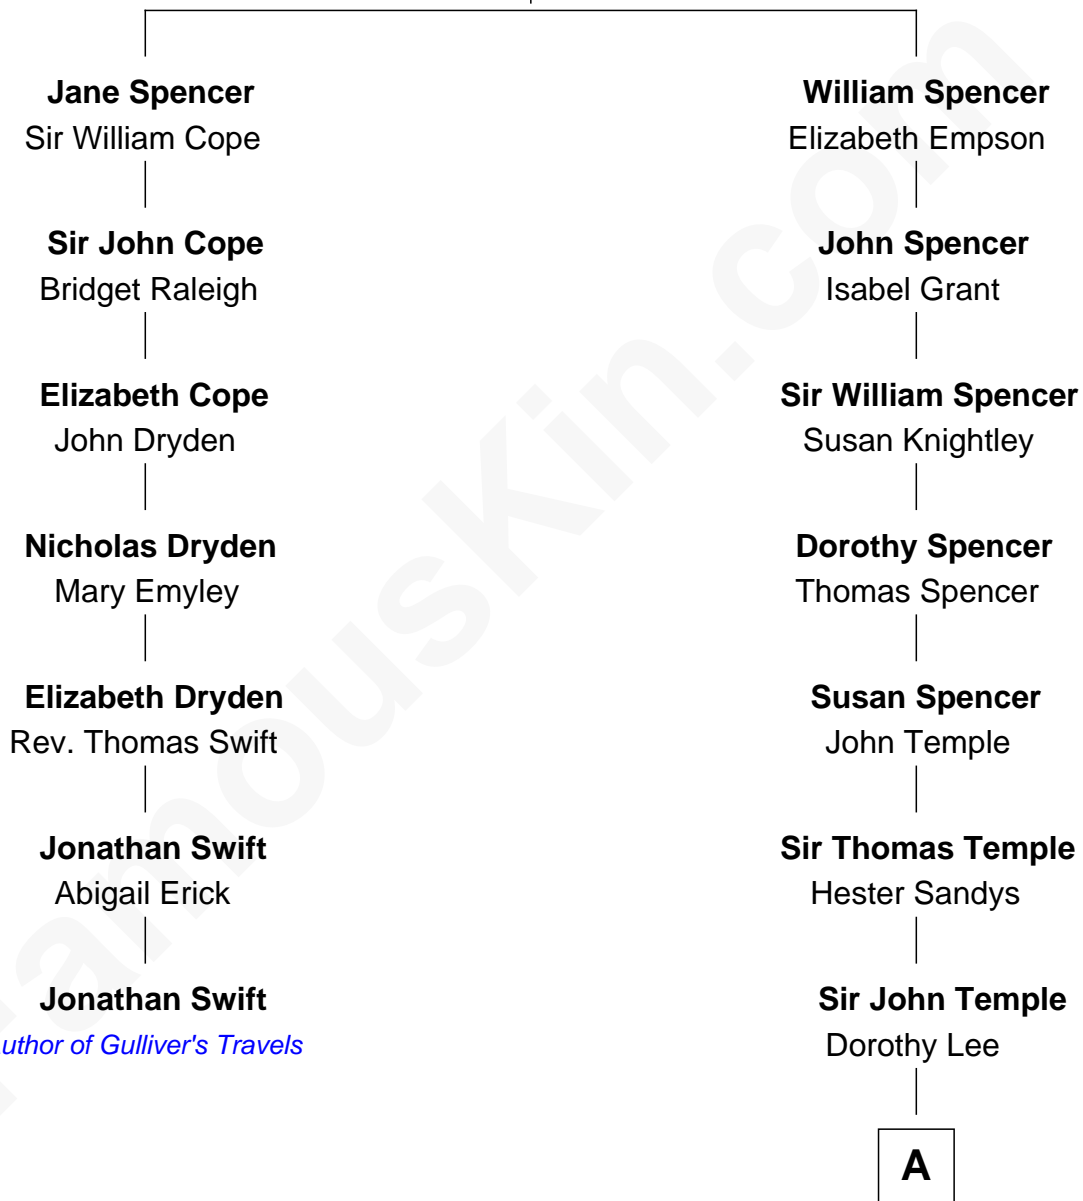

FamousKin.com Relationship Chart of

Jonathan Swift

Author of Gulliver's Travels

6th cousin 10 times removed of

John Kerry

68th U.S. Secretary of State

Sir John Spencer

Anne Empson

A

Mary Temple

Robert Nelson

John Nelson

Elizabeth Tailer

Mehitable Nelson

Robert Temple

Sir John Temple

Elizabeth Bowdoin

Elizabeth Bowdoin Temple

Thomas Lindall Winthrop

Robert Charles Winthrop

Elizabeth Cabot Blanchard

Robert Charles Winthrop

Elizabeth Mason

Margaret Tyndal Winthrop