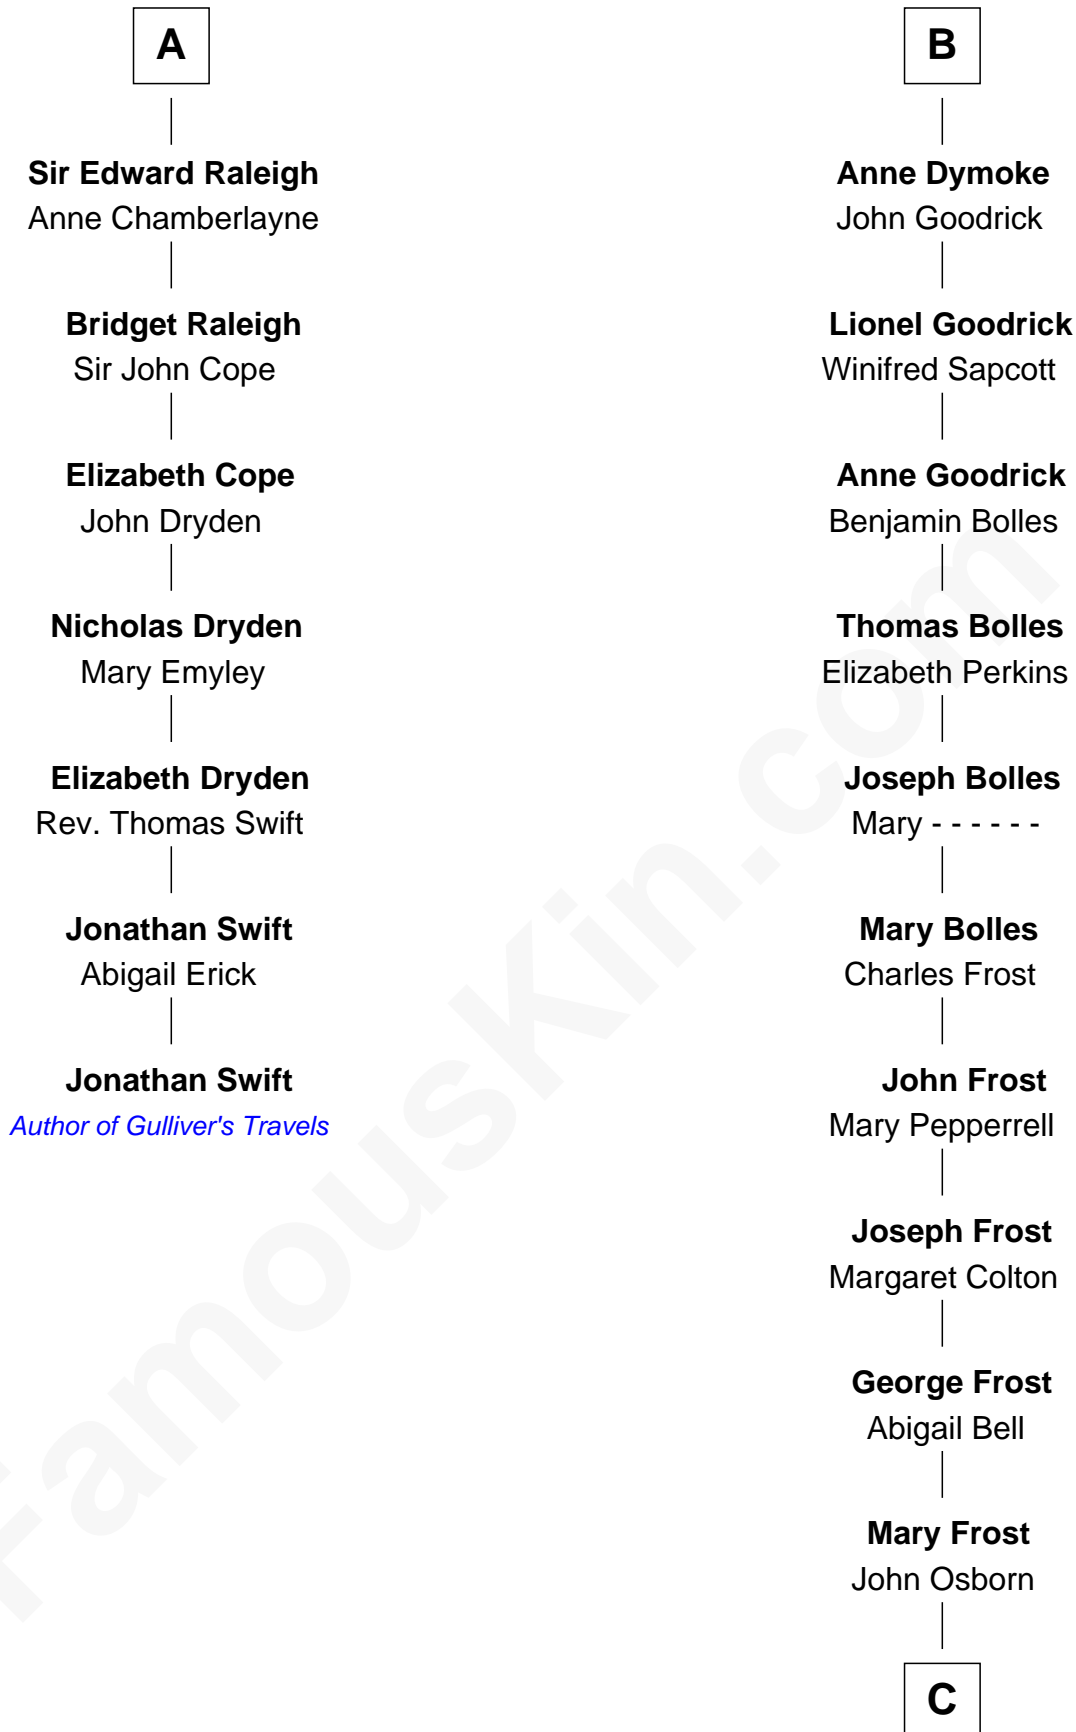

FamousKin.com Relationship Chart of

Jonathan Swift

Author of Gulliver's Travels

13th cousin 8 times removed of

Lucille Ball

TV Actress - "I Love Lucy"

Sir Hugh I de Audley

Iseult de Mortimer