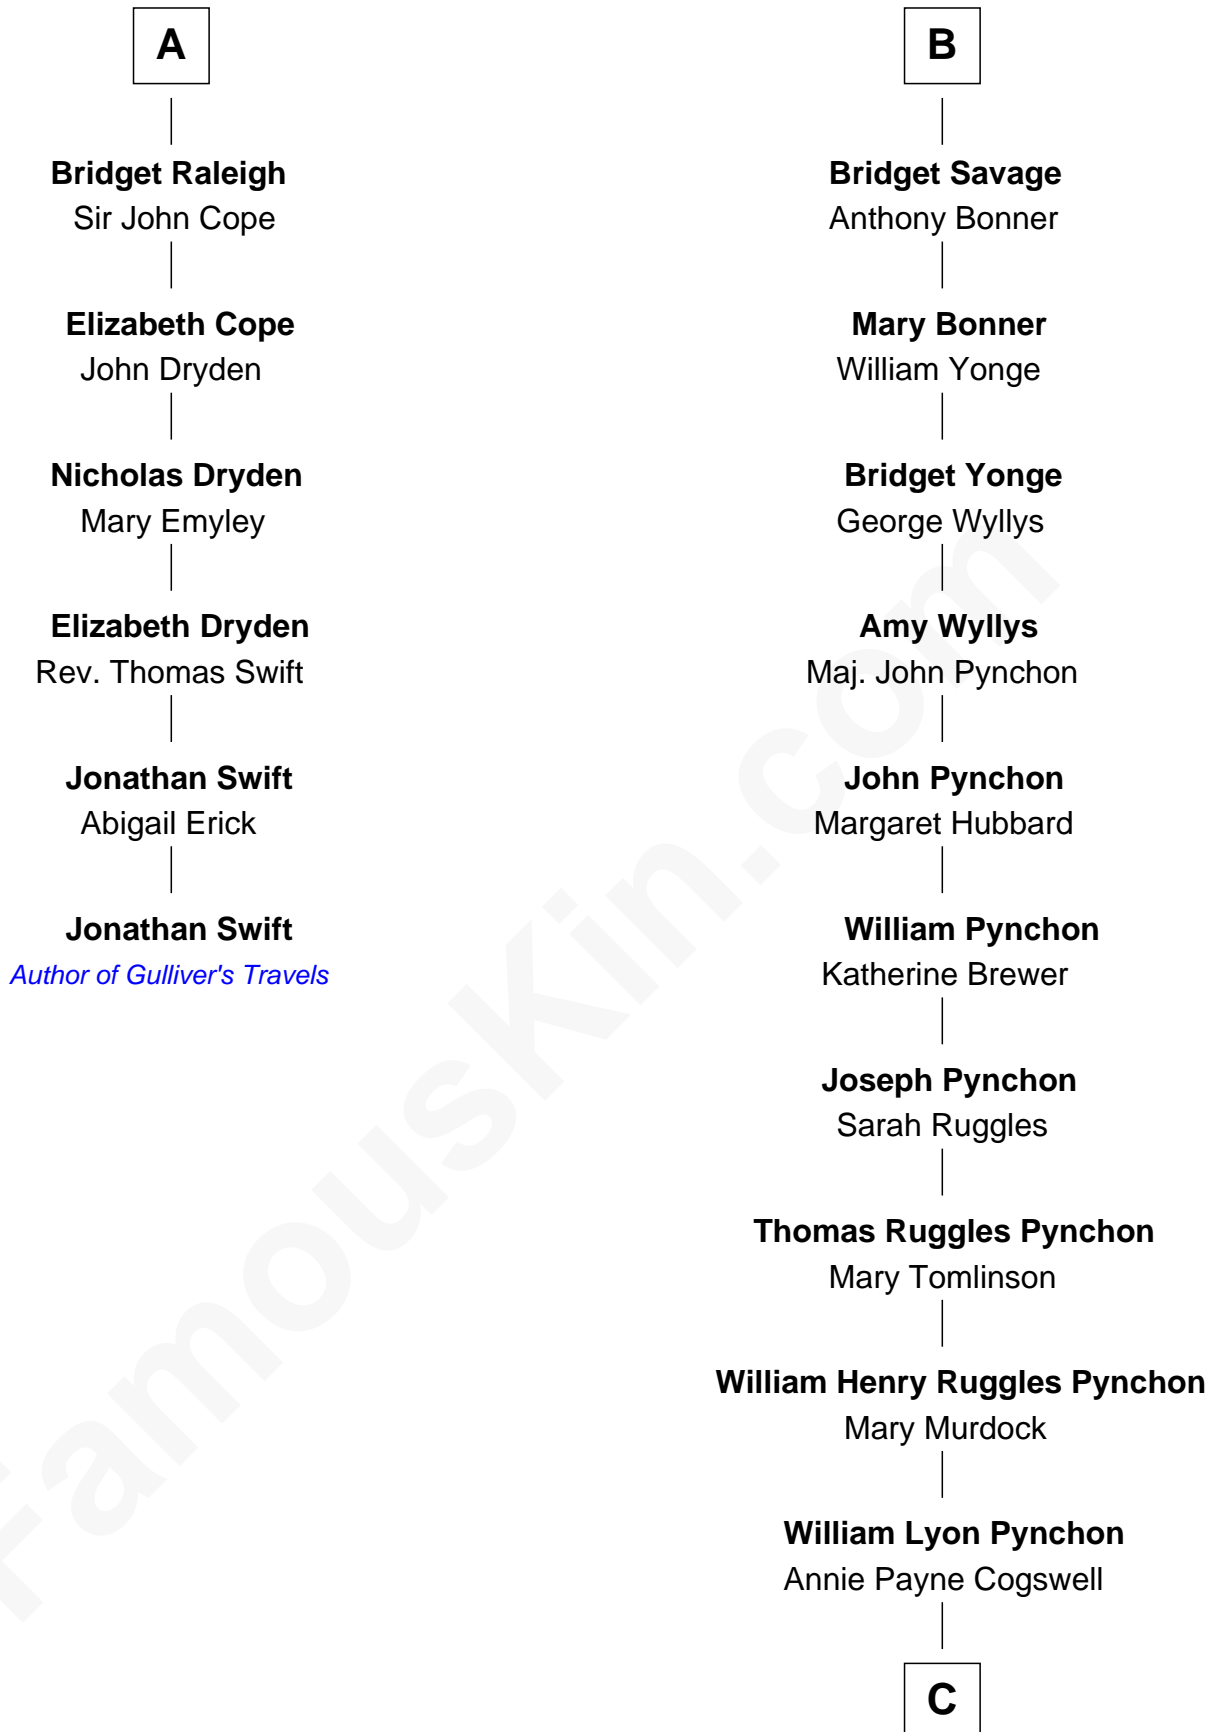

# FamousKin.com Relationship Chart of

**Jonathan Swift**

*Author of Gulliver's Travels*

12th cousin 7 times removed of

**Thomas Pynchon**

*American Novelist*

**Edmund Fitzalan**

Alice de Warenne

**C**

**William Henry Chichele Pynchon**

Carrie Susan Moyses

**Thomas Ruggles Pynchon**

Catherine Frances Bennett

**Thomas Pynchon**

*Novelist*

FamousKin.com