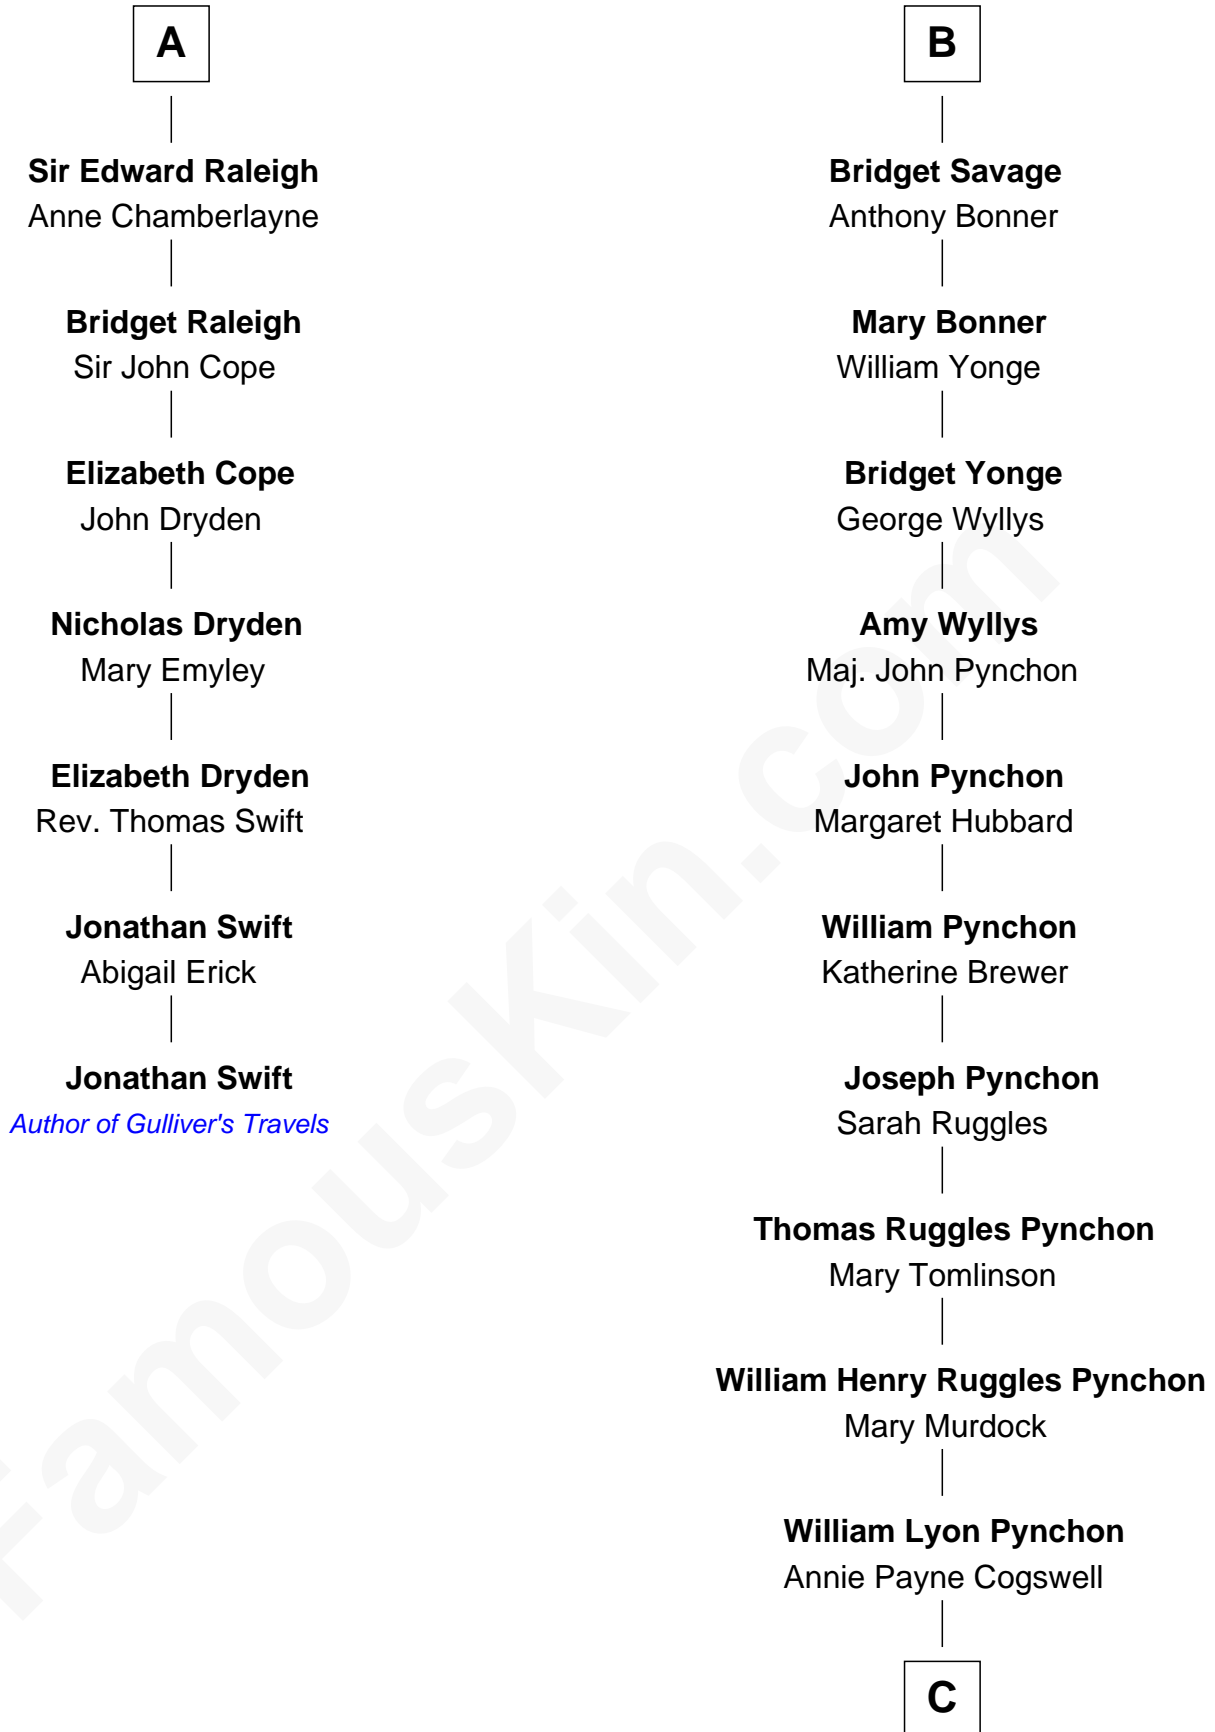

# FamousKin.com Relationship Chart of

**Jonathan Swift**

*Author of Gulliver's Travels*

13th cousin 6 times removed of

**Thomas Pynchon**

*American Novelist*

**Humphrey de Bohun**  
Elizabeth Plantagenet

**Eleanor de Bohun**  
Sir James le Boteler

**Pernel le Boteler**  
Sir Gilbert Talbot

**Sir Richard Talbot**  
Ankaret le Strange

**Mary Talbot**  
Sir Thomas Greene

**Sir Thomas Greene**  
Phillippa Ferrers

**Elizabeth Greene**  
William Raleigh

**Sir Edward Raleigh**  
Margaret Verney

**A**

**Sir William de Bohun**  
Elizabeth de Badlesmere

**Elizabeth de Bohun**  
Sir Richard Fitzalan

**Elizabeth Fitzalan**  
Sir Robert Goushill

**Joan Goushill**  
Sir Thomas Stanley

**Katherine Stanley**  
Sir John Savage

**Sir Christopher Savage**  
Anne Stanley

**Sir Christopher Savage**  
Anne Lygon

**B**

C

William Henry Chichele Pynchon

Carrie Susan Moyses

Thomas Ruggles Pynchon

Catherine Frances Bennett