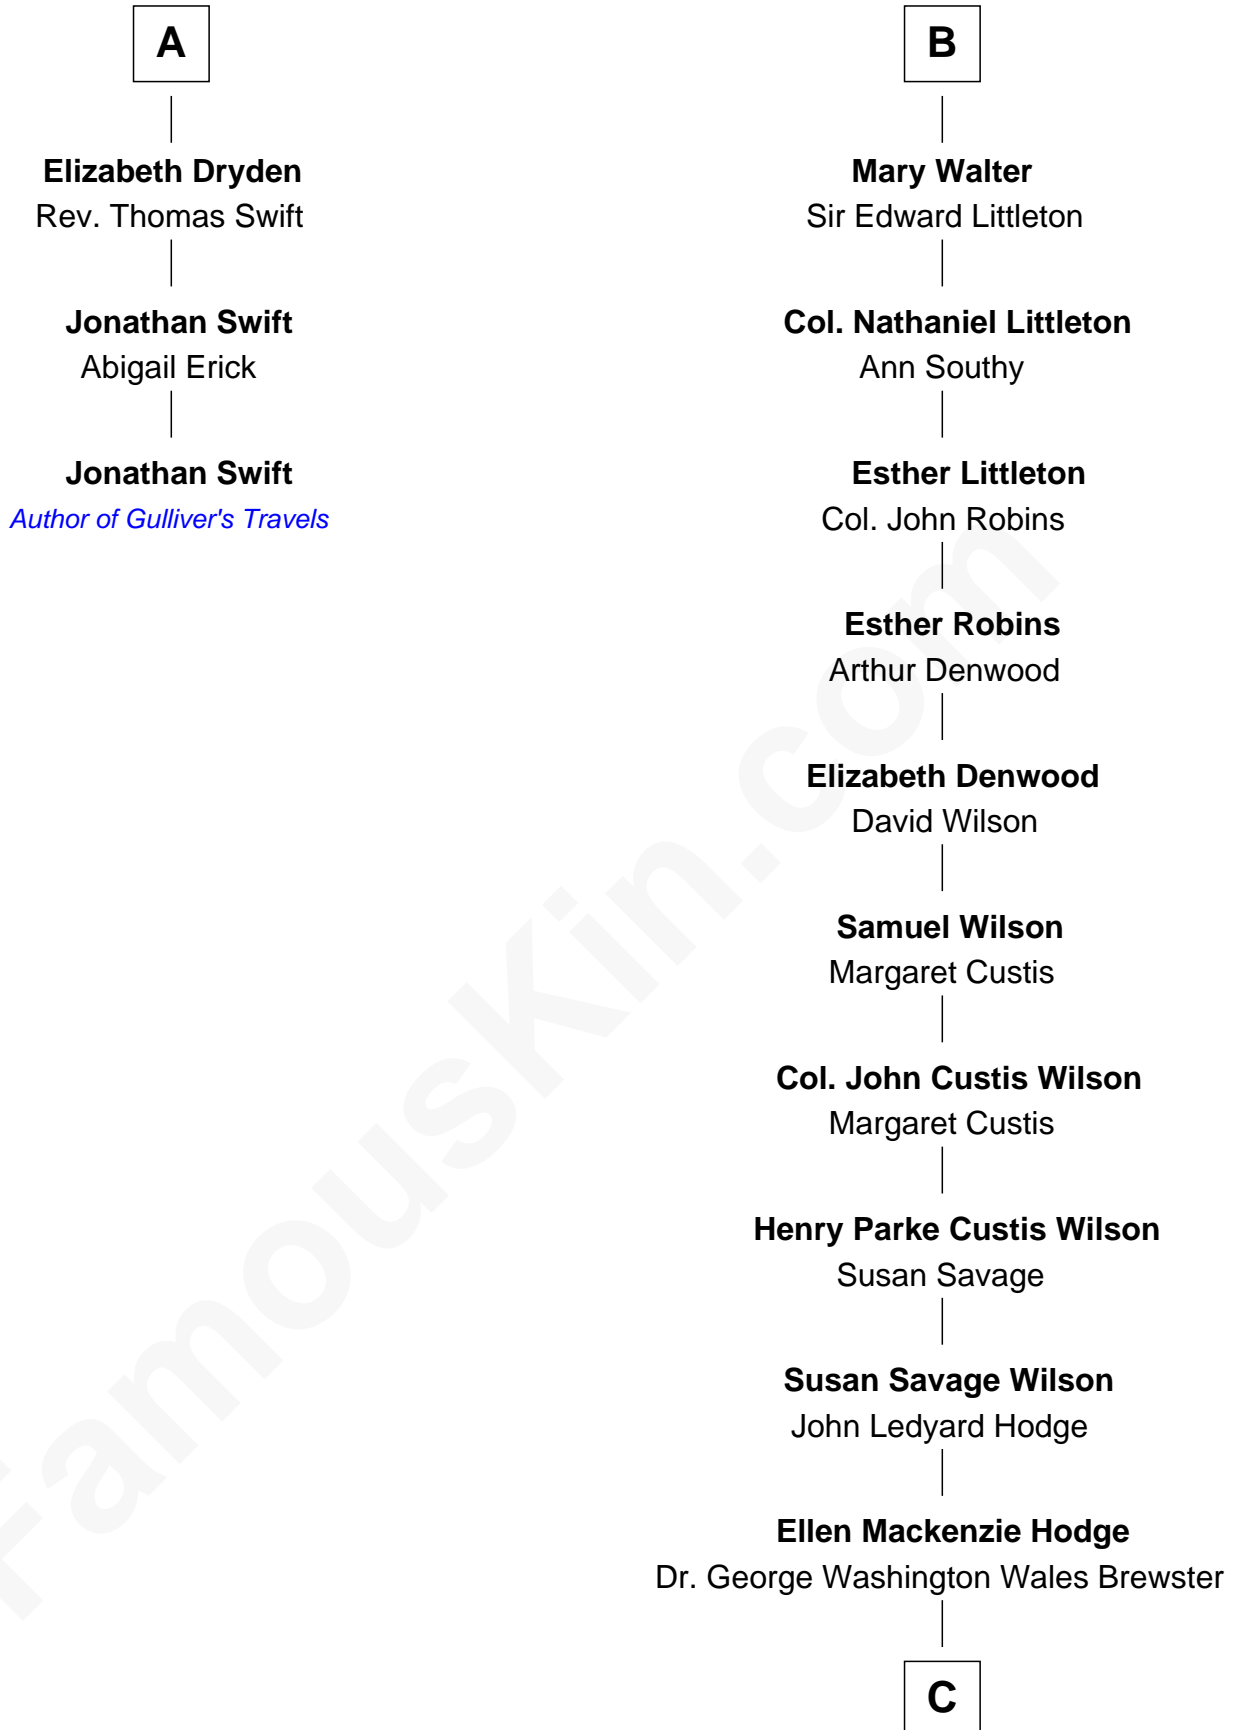

# FamousKin.com Relationship Chart of

**Jonathan Swift**

*Author of Gulliver's Travels*

9th cousin 10 times removed of

**Paget Brewster**

*TV Actress*

**Robert de Ferrers**  
Margaret Despencer

**Phillippa Ferrers**  
Sir Thomas Greene

**A**

**Sir Edmund Ferrers**  
Ellen Roche

**Sir William Ferrers**  
Elizabeth Belknap

**Anne Ferrers**  
Sir Walter Devereux

**Elizabeth Devereux**  
Sir Richard Corbet

**Elizabeth Corbet**  
Thomas Trentham

**Katherine Trentham**  
Thomas Hackluyt

**Mary Hackluyt**  
Edmund Walter

**B**

**C**

**George Washington Wales Brewster**

Joan Ryerson

**Galen Brewster**

Hathaway Tew