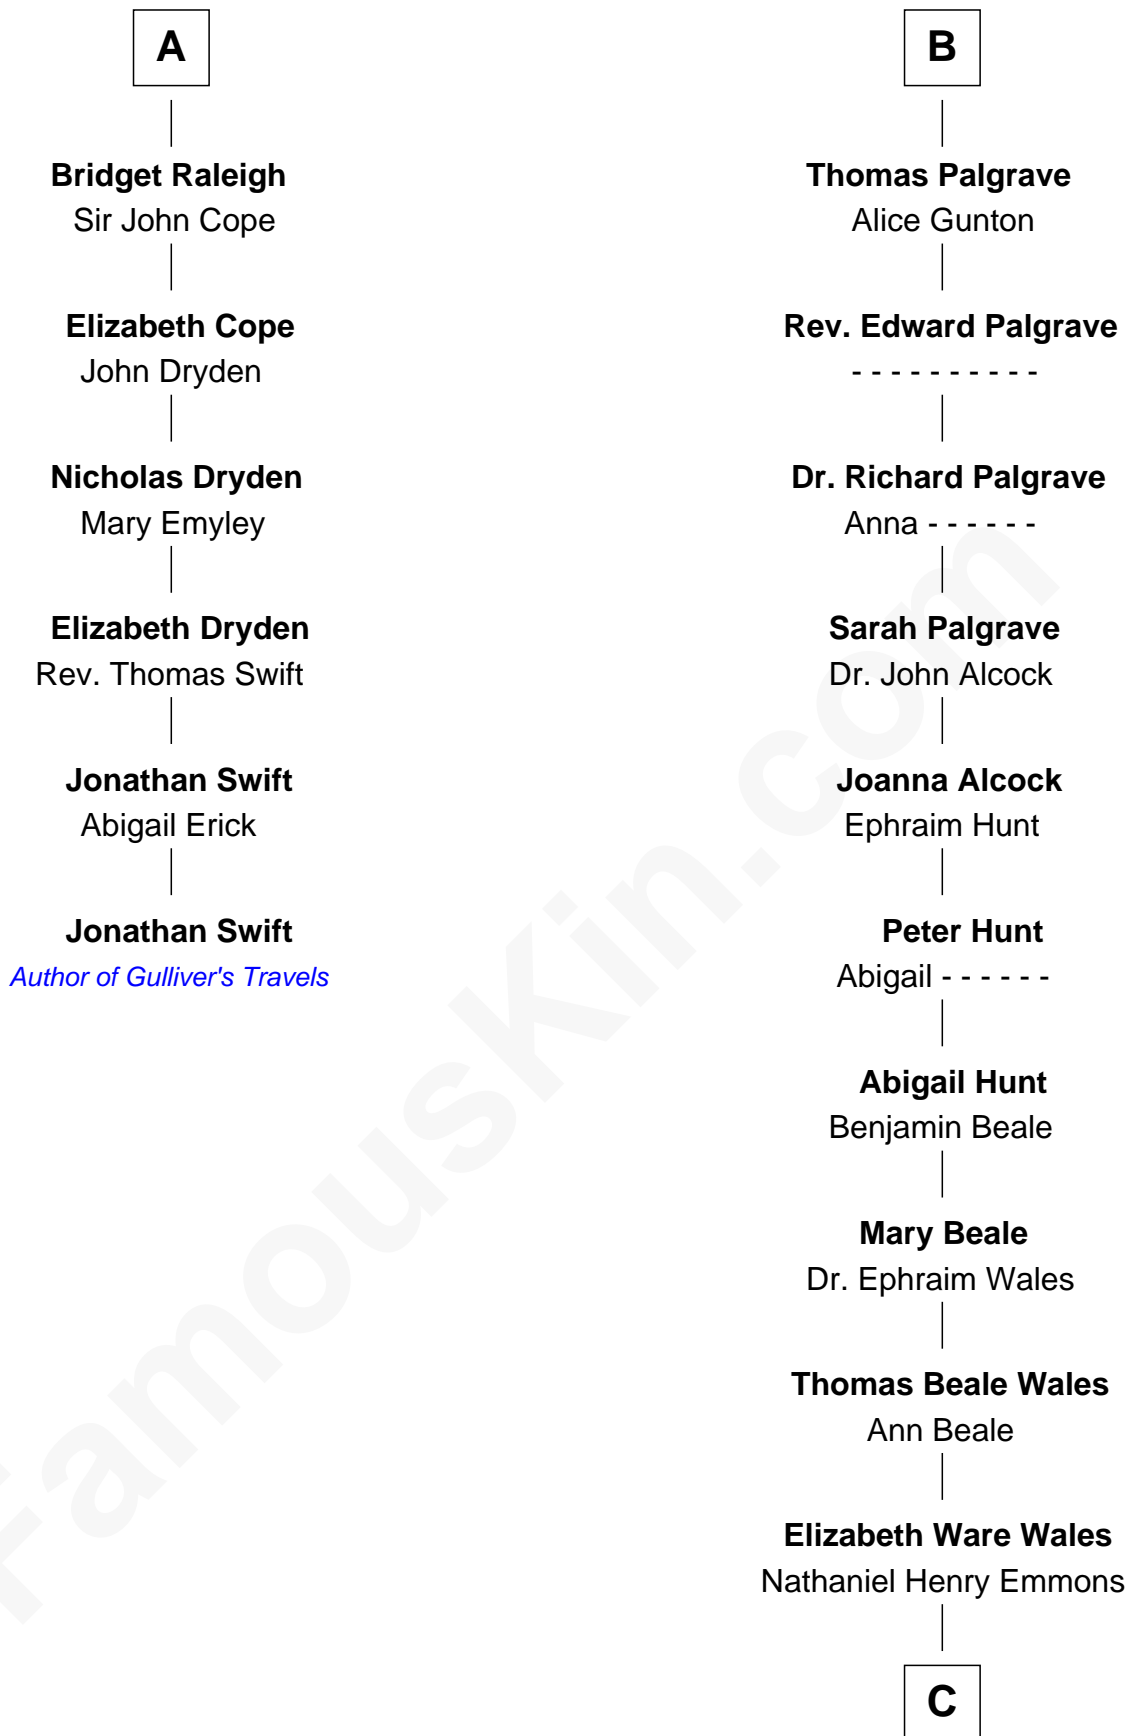

FamousKin.com Relationship Chart of

Jonathan Swift

Author of Gulliver's Travels

12th cousin 9 times removed of

Paget Brewster

TV Actress

Edmund Fitzalan

Alice de Warenne

C

Ann Wales Emmons

Benjamin Brewster

Dr. George Washington Wales Brewster

Ellen Mackenzie Hodge

George Washington Wales Brewster

Joan Ryerson

Galen Brewster

Hathaway Tew

Paget Brewster

TV Actress