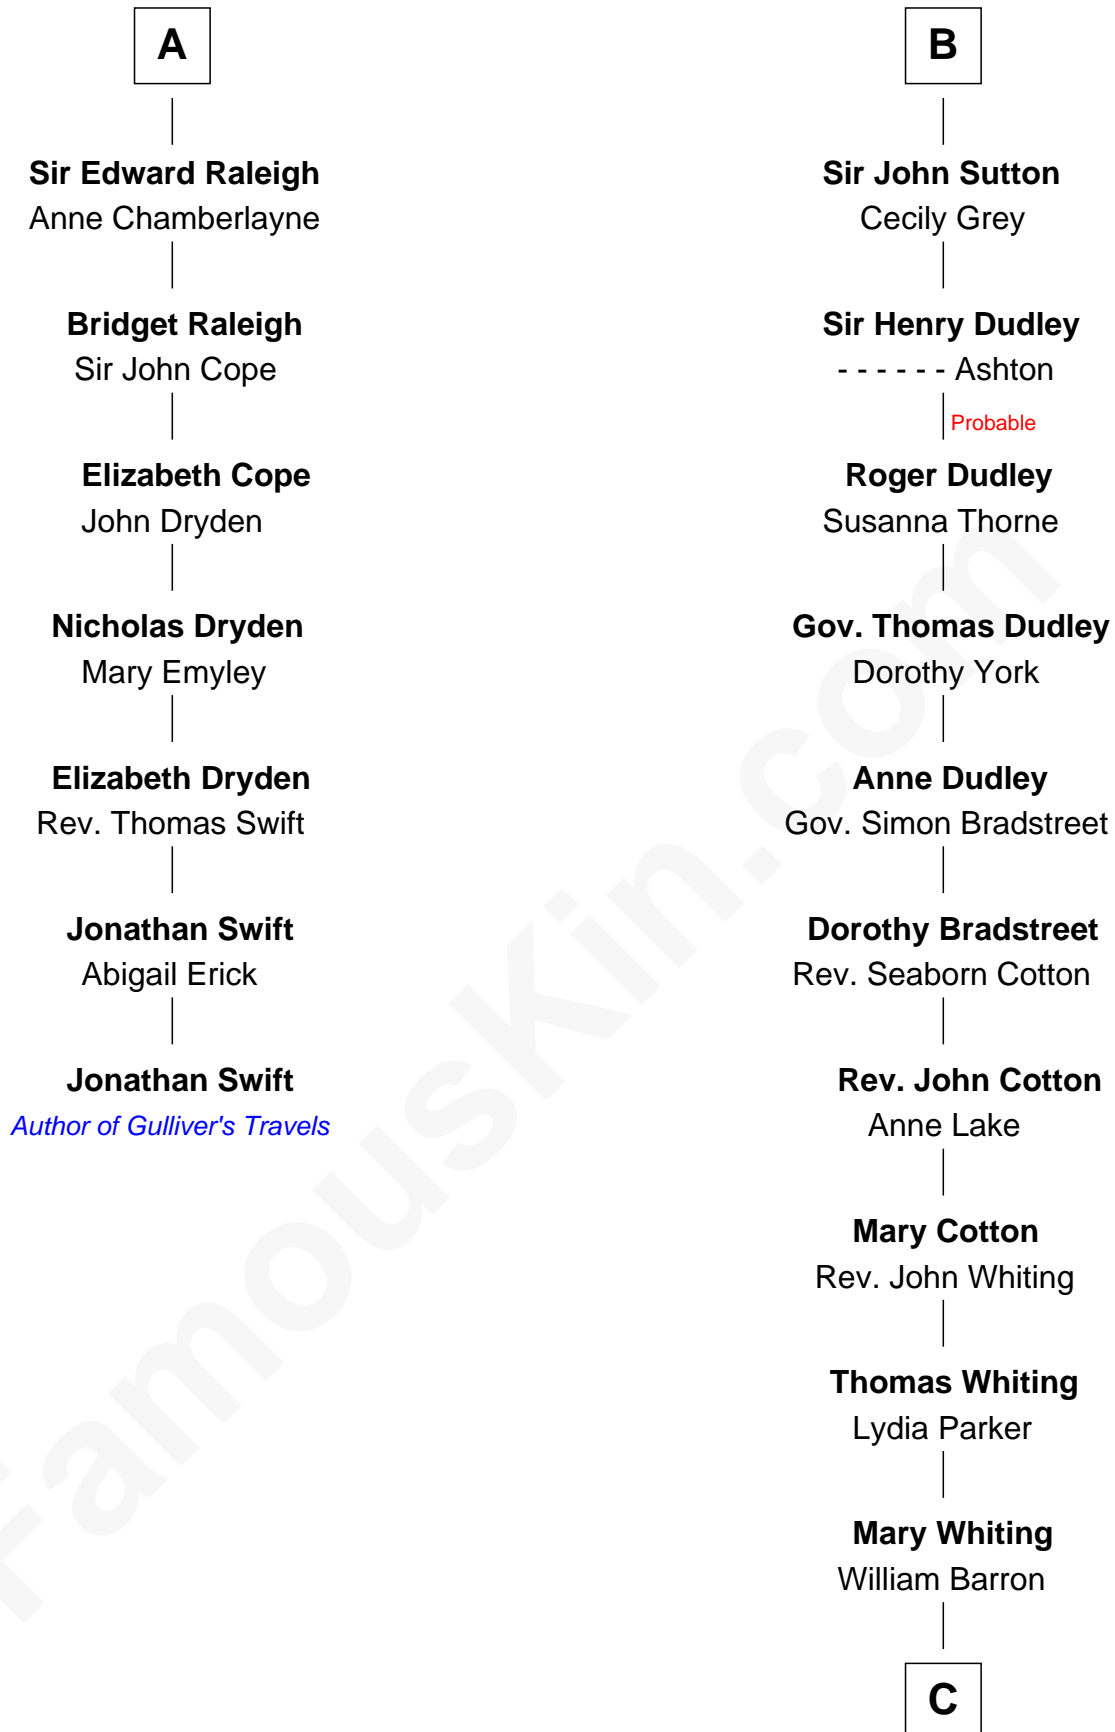

FamousKin.com Relationship Chart of

Jonathan Swift

Author of Gulliver's Travels

13th cousin 7 times removed of

James Sherman

27th U.S. Vice-President

C

—
Mary Augusta Barron

Stalham Williams

—
Frances Lucretia Williams

Richard Winslow Sherman

—
Mary Frances Sherman

Richard Updike Sherman

—
James Sherman

27th U.S. Vice-President

FamousKin.com