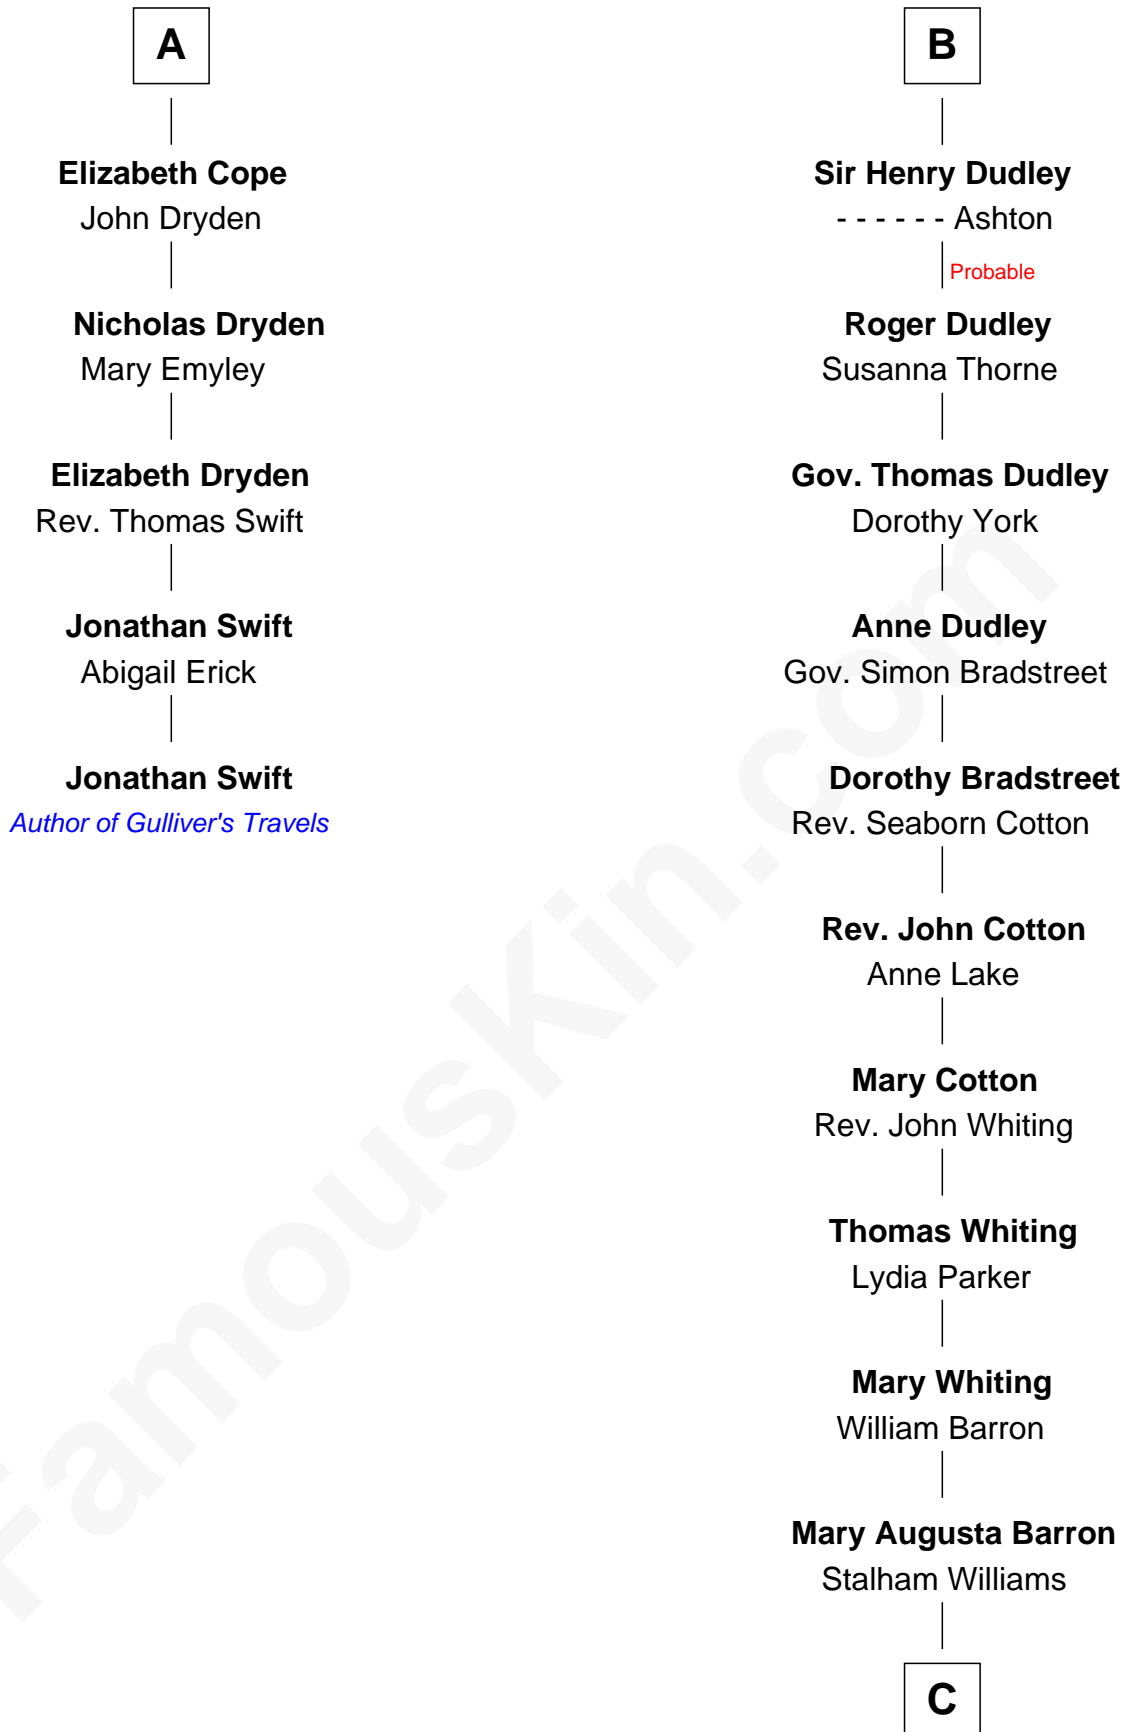

FamousKin.com Relationship Chart of

Jonathan Swift

Author of Gulliver's Travels

11th cousin 8 times removed of

James Sherman

27th U.S. Vice-President

C

Frances Lucretia Williams

Richard Winslow Sherman

Mary Frances Sherman

Richard Updike Sherman

James Sherman

27th U.S. Vice-President

FamousKin.com