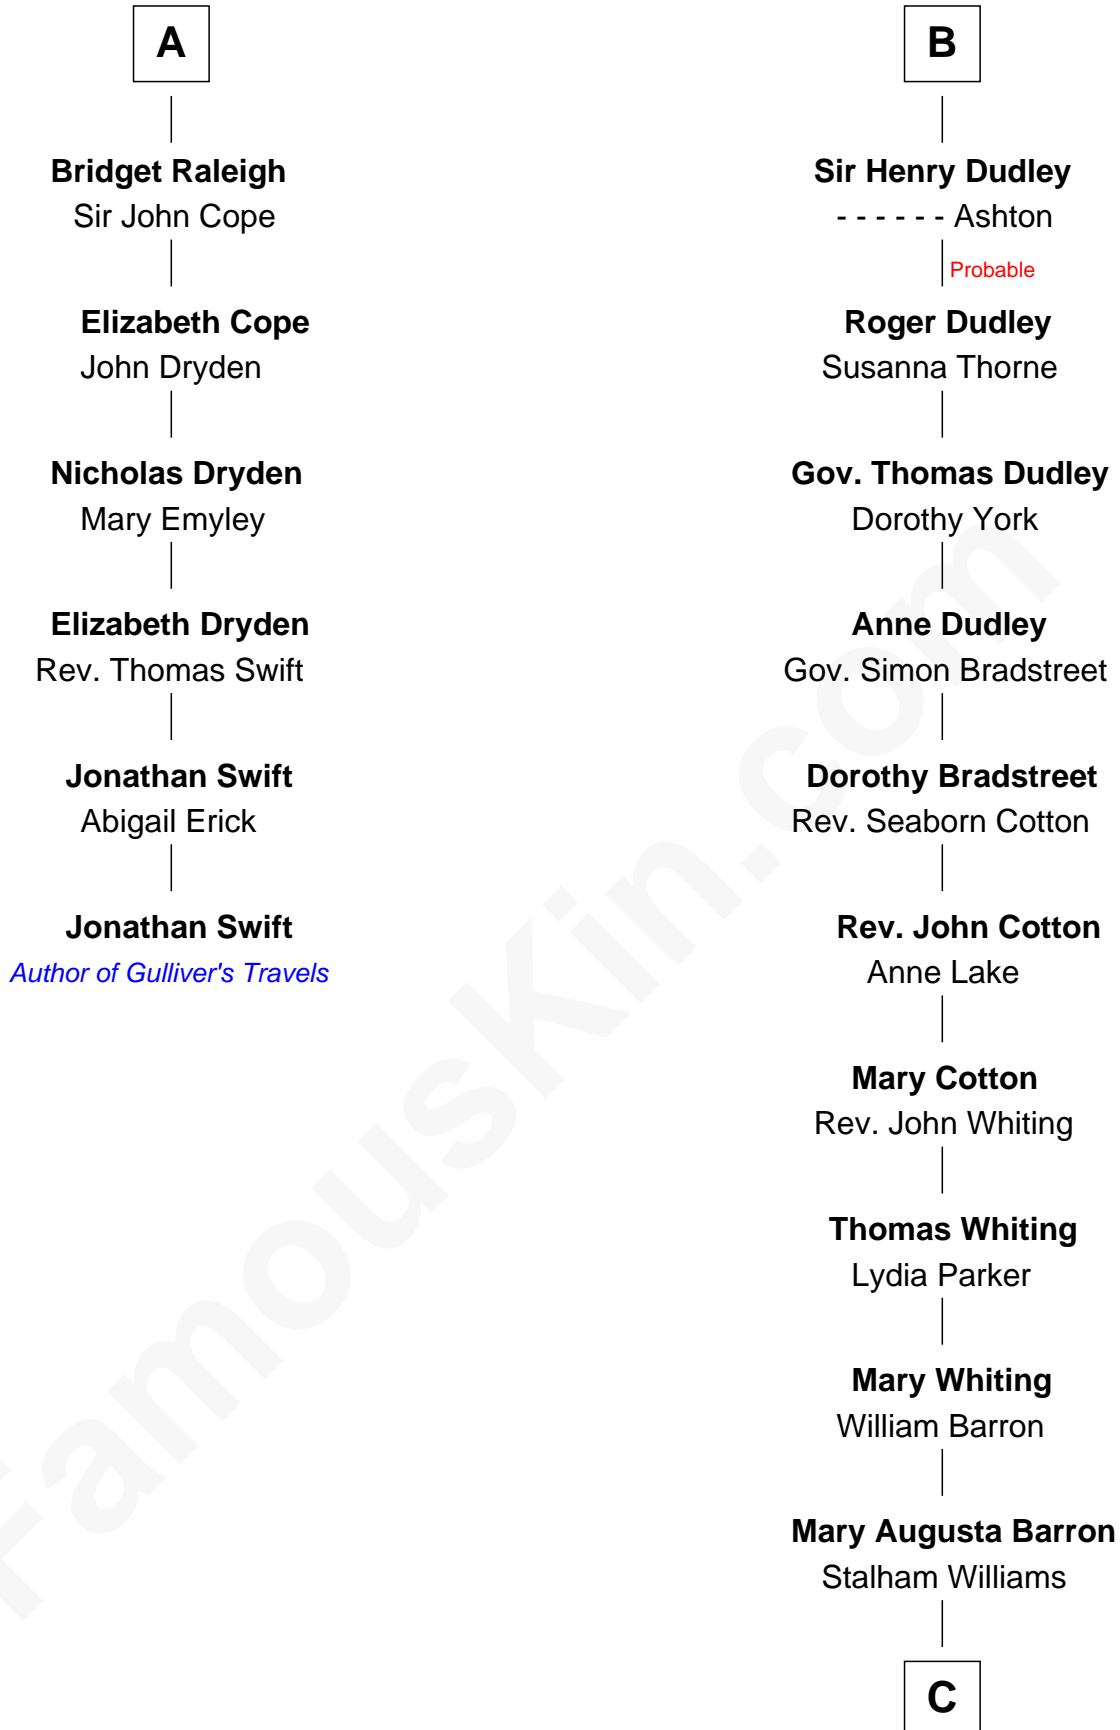

# FamousKin.com Relationship Chart of

**Jonathan Swift**

*Author of Gulliver's Travels*

12th cousin 7 times removed of

**James Sherman**

*27th U.S. Vice-President*

**Edmund Fitzalan**

Alice de Warenne

C

Frances Lucretia Williams

Richard Winslow Sherman

Mary Frances Sherman

Richard Updike Sherman

James Sherman

*27th U.S. Vice-President*

FamousKin.com