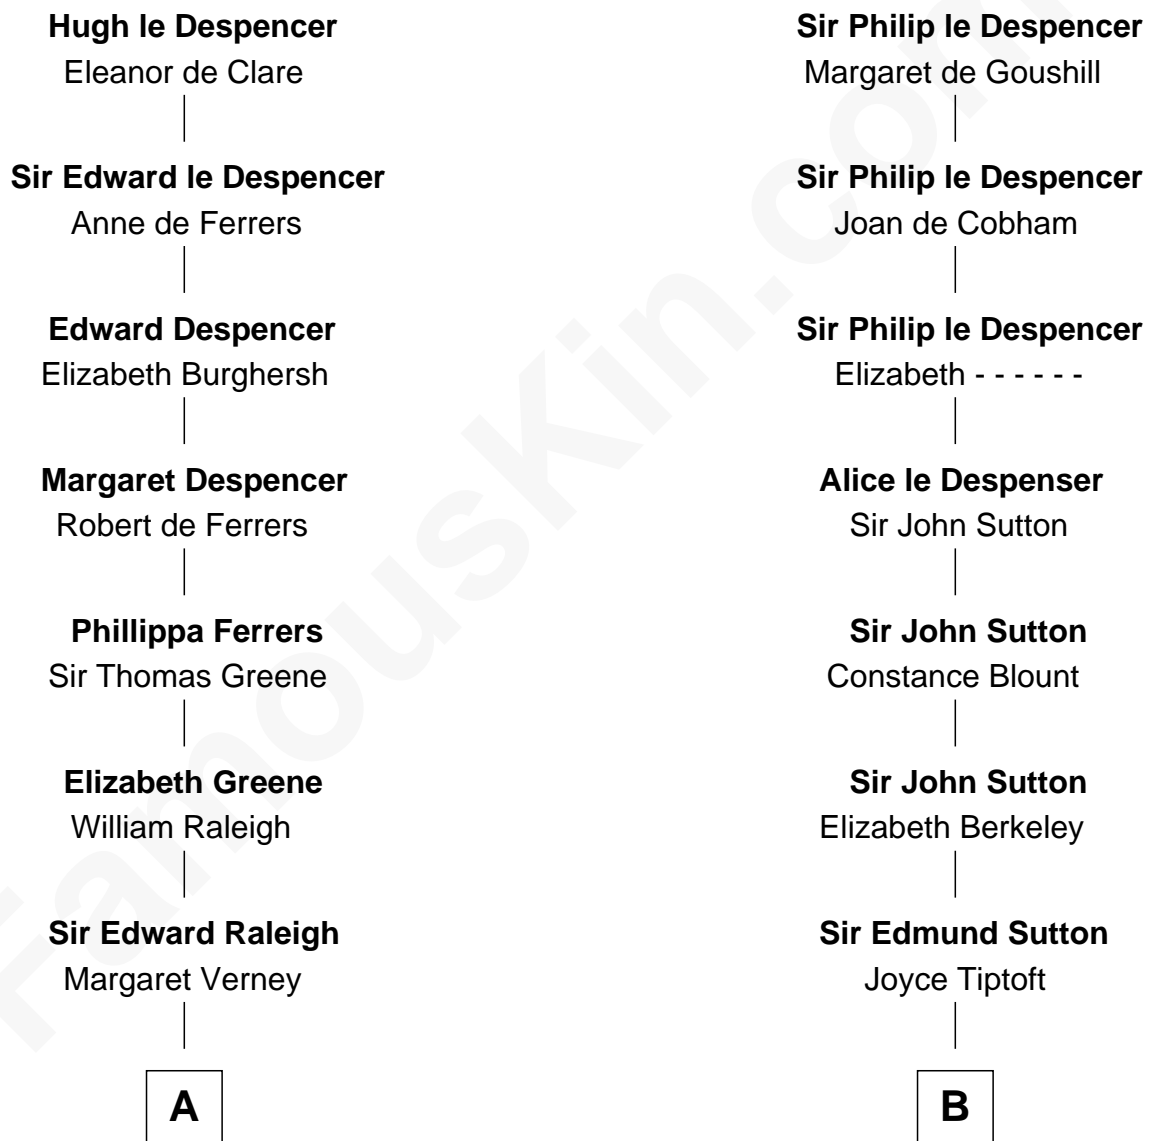

FamousKin.com Relationship Chart of

Jonathan Swift

Author of Gulliver's Travels

13th cousin 8 times removed of

James Sherman

27th U.S. Vice-President

Sir Hugh le Despencer

Isabella de Beauchamp

C

—
Mary Whiting

William Barron

—
Mary Augusta Barron

Stalham Williams

—
Frances Lucretia Williams

Richard Winslow Sherman

—
Mary Frances Sherman