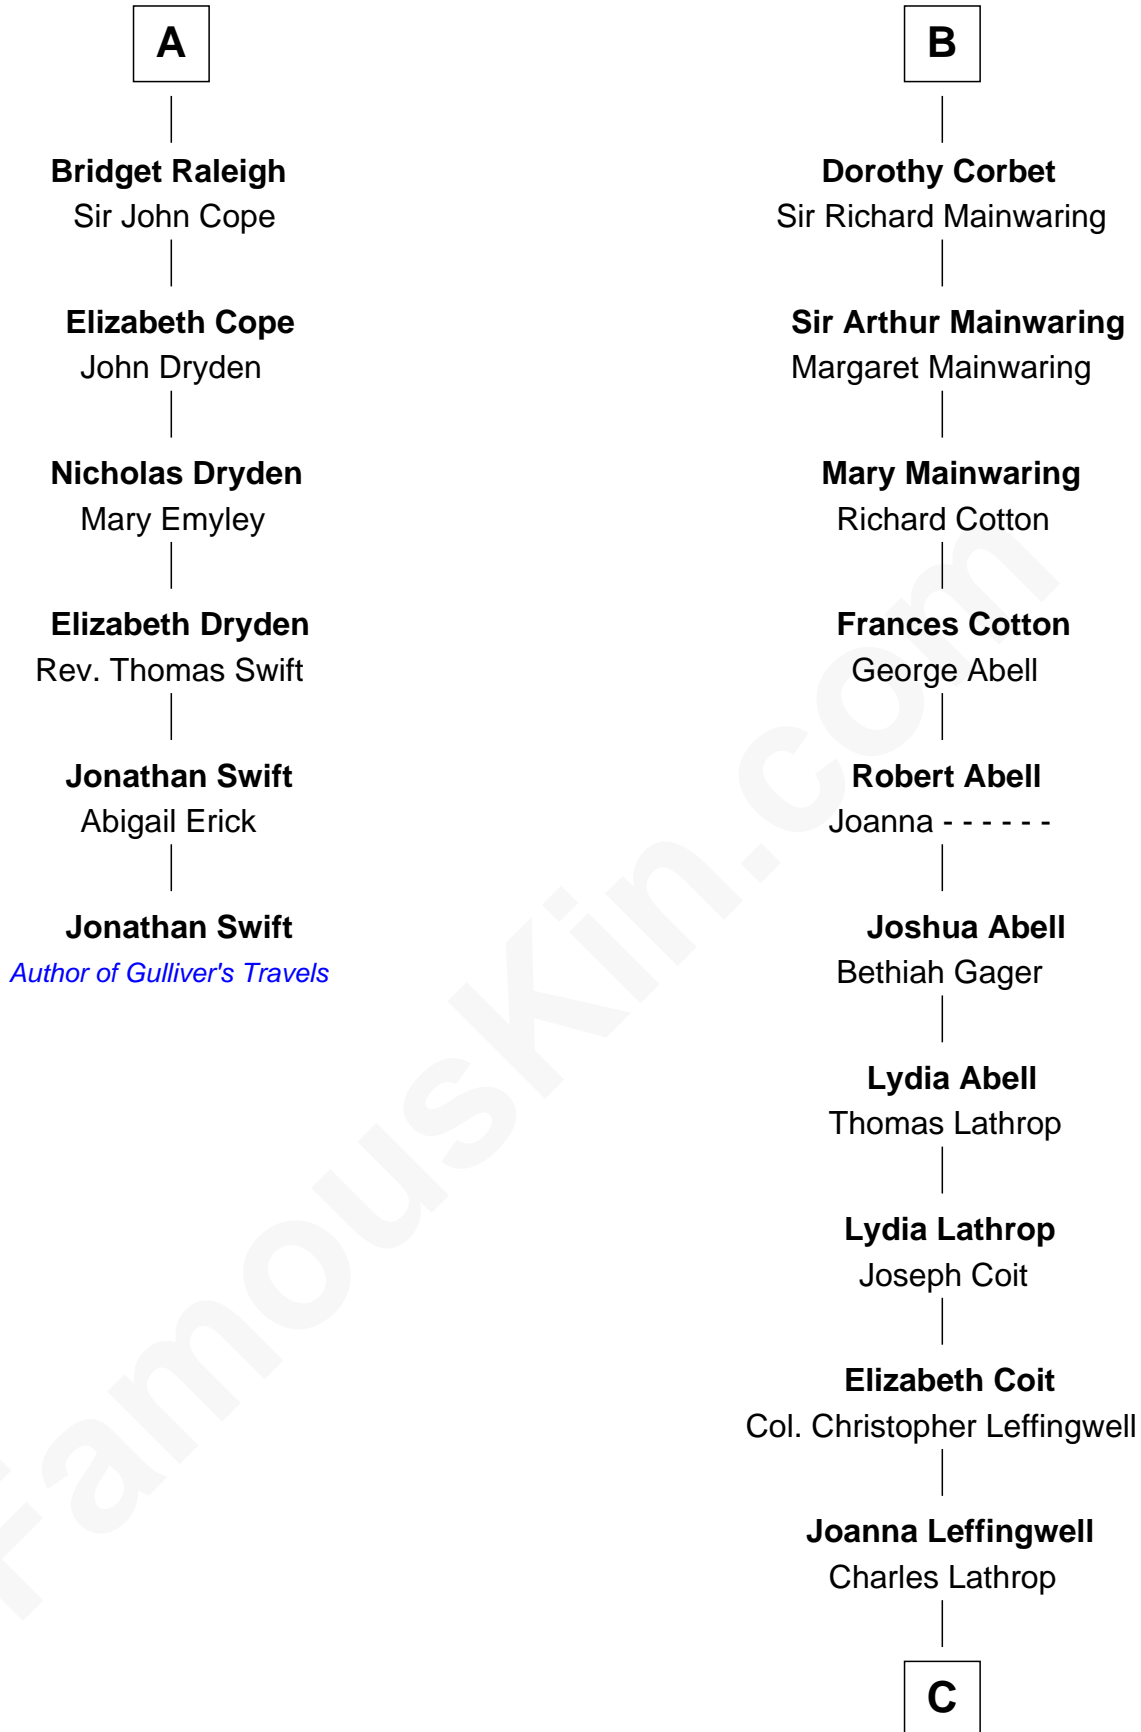

FamousKin.com Relationship Chart of

Jonathan Swift

Author of Gulliver's Travels

12th cousin 8 times removed of

John Foster Dulles

52nd U.S. Secretary of State

Edmund Fitzalan

Alice de Warenne

C

—
Harriet Wadsworth Lathrop

Rev. Miron Winslow

—
Harriet Lathrop Winslow

Rev. John Welsh Dulles

—
Allen Macy Dulles

Edith Foster

—
John Foster Dulles

52nd U.S. Secretary of State

FamousKin.com