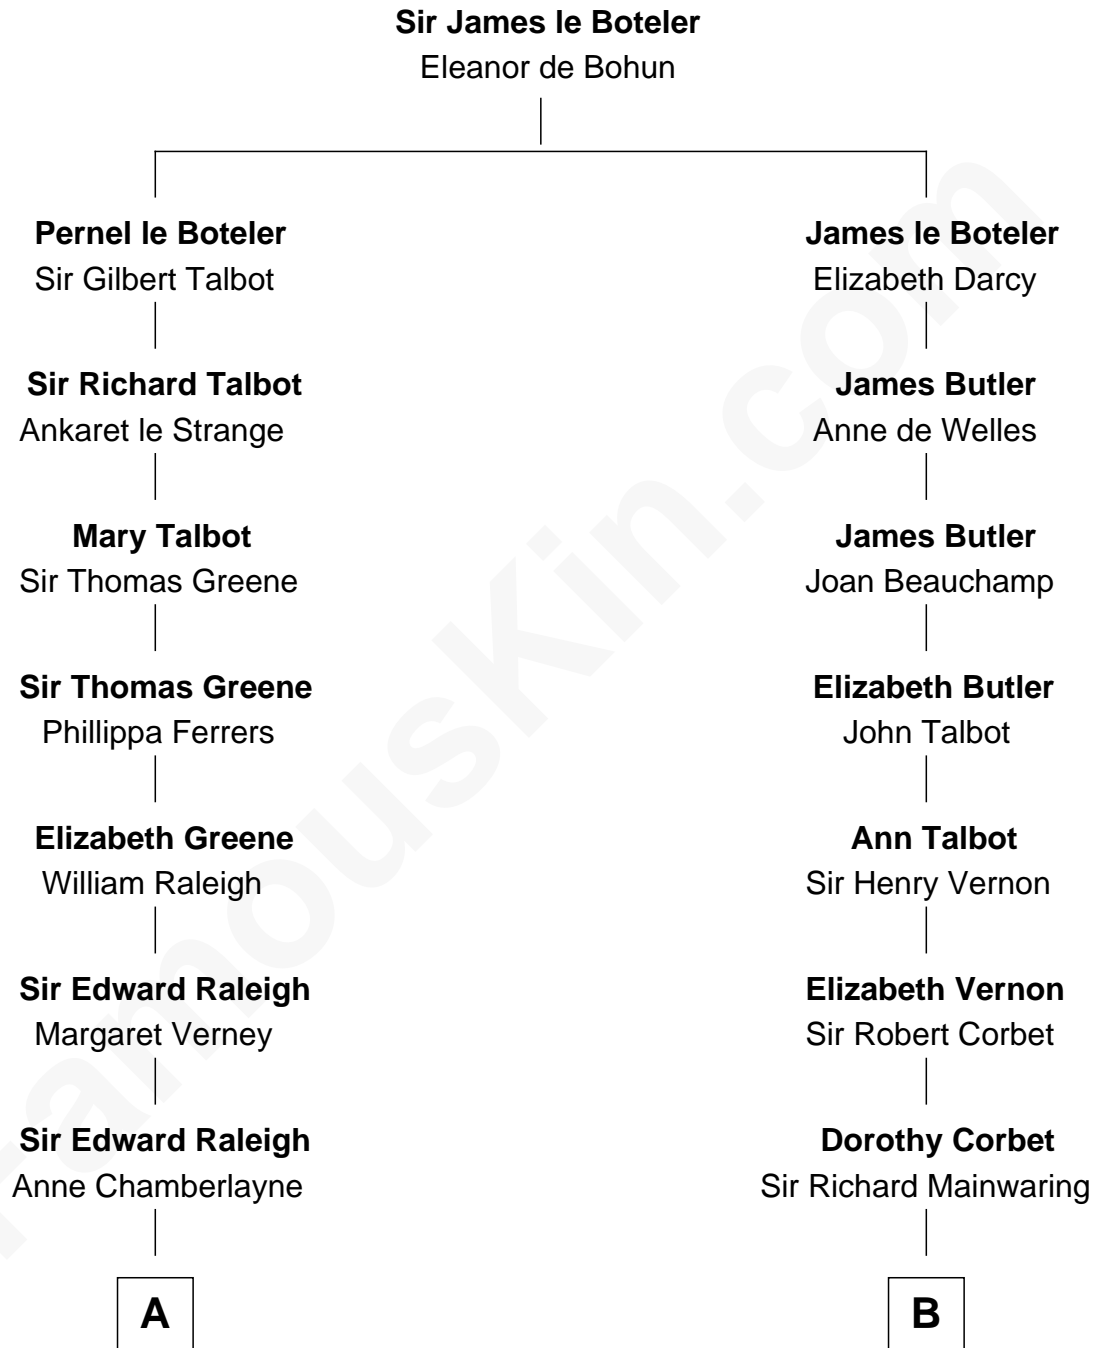

# FamousKin.com Relationship Chart of

**Jonathan Swift**

*Author of Gulliver's Travels*

12th cousin 7 times removed of

**John Foster Dulles**

*52nd U.S. Secretary of State*

**C**

**Harriet Lathrop Winslow**

Rev. John Welsh Dulles

**Allen Macy Dulles**

Edith Foster

**John Foster Dulles**

*52nd U.S. Secretary of State*

FamousKin.com