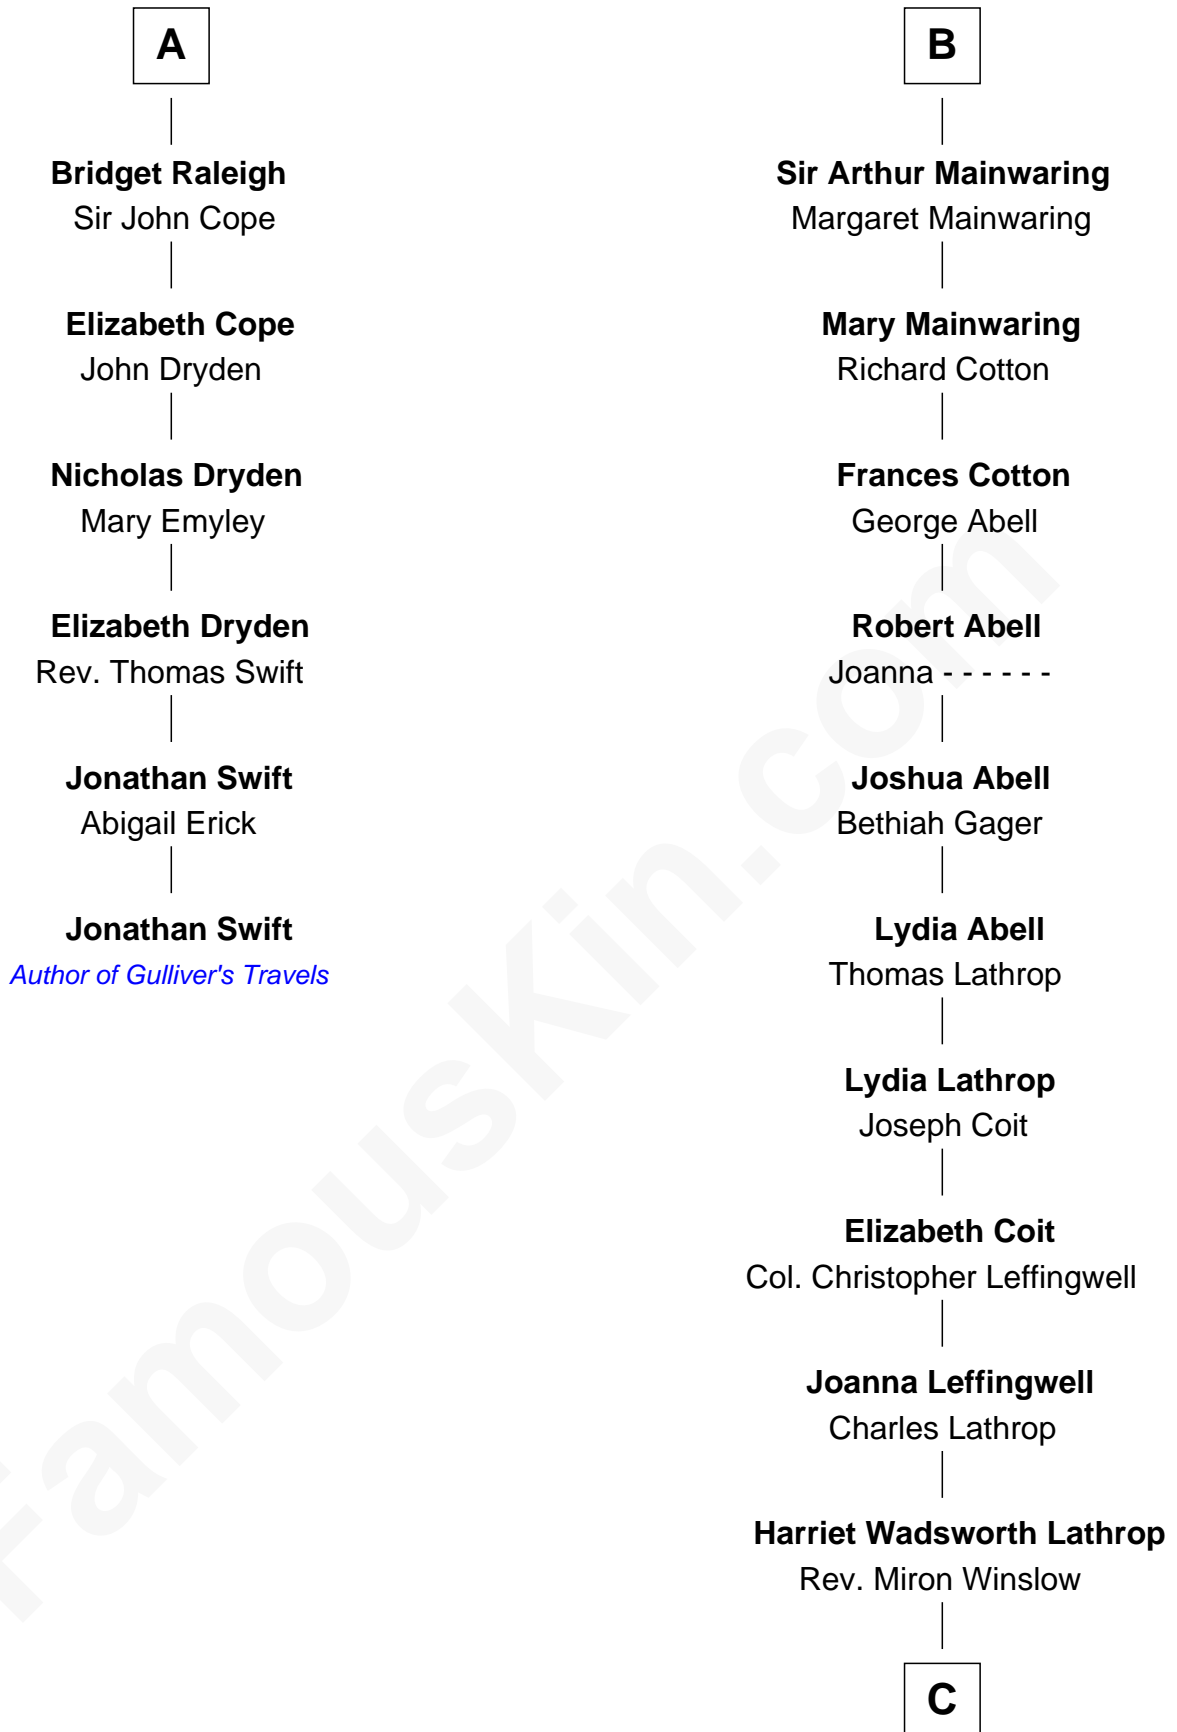

# FamousKin.com Relationship Chart of

**Jonathan Swift**

*Author of Gulliver's Travels*

12th cousin 7 times removed of

**John Foster Dulles**

*52nd U.S. Secretary of State*

**C**

**Harriet Lathrop Winslow**

Rev. John Welsh Dulles

**Allen Macy Dulles**

Edith Foster

**John Foster Dulles**

*52nd U.S. Secretary of State*

FamousKin.com