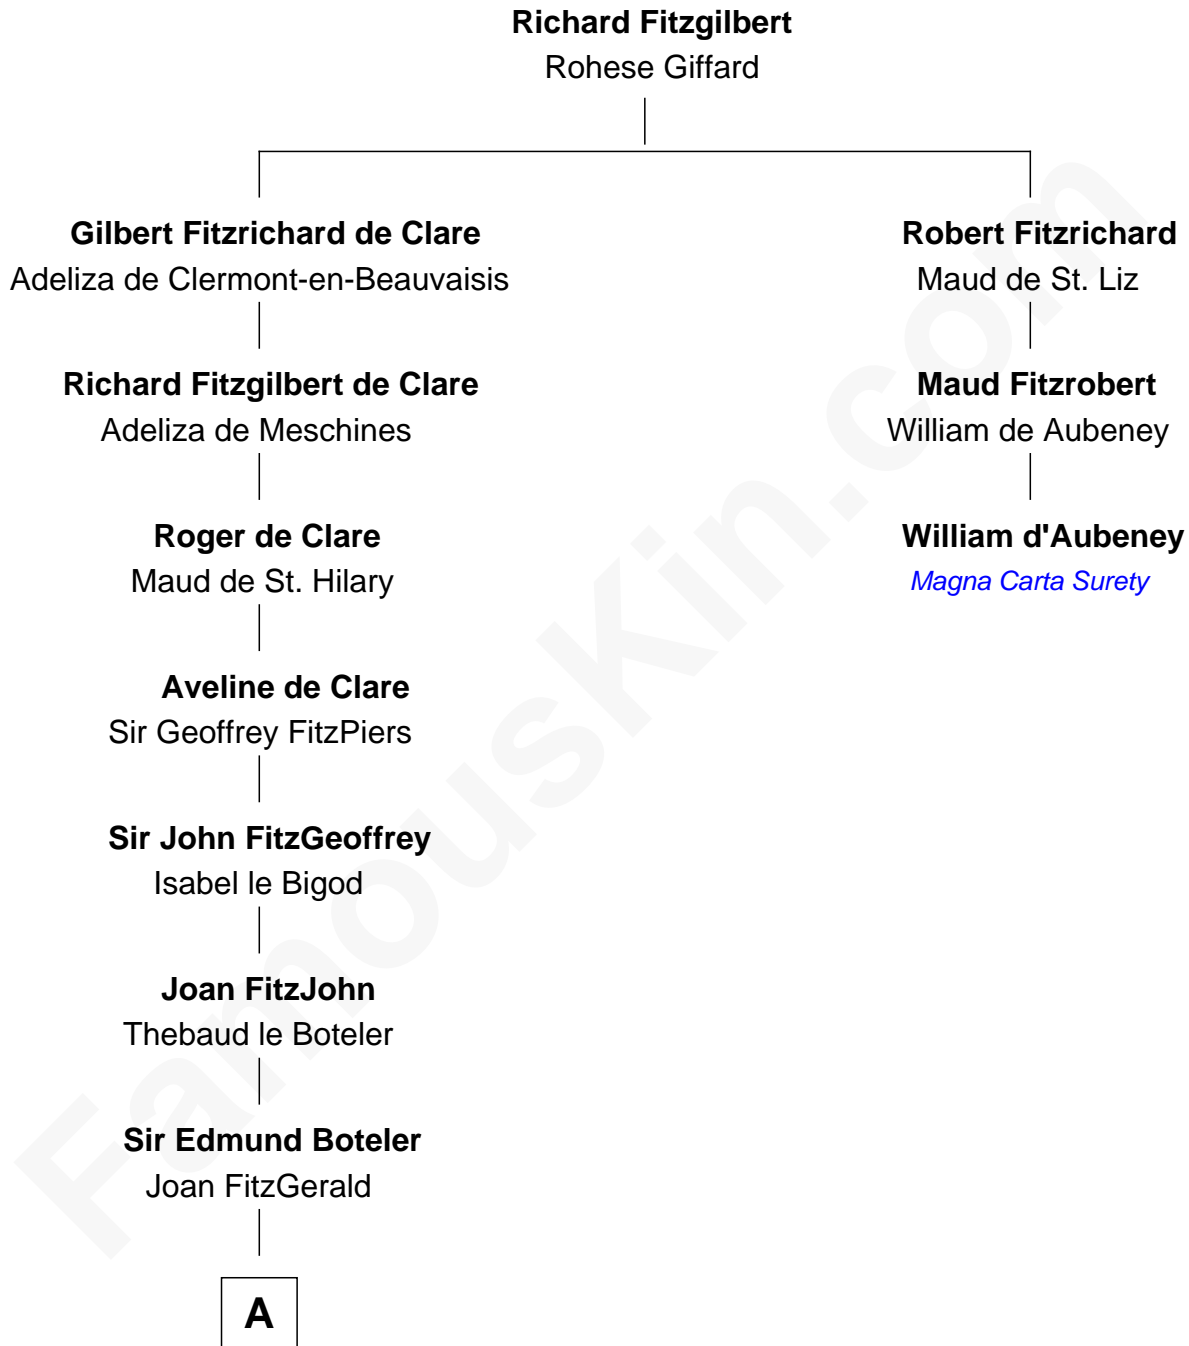

FamousKin.com Relationship Chart of

Jonathan Swift

Author of Gulliver's Travels

2nd cousin 18 times removed of

William d'Aubeny

Magna Carta Surety

B

—
Nicholas Dryden

Mary Emyley

—
Elizabeth Dryden

Rev. Thomas Swift

—
Jonathan Swift

Abigail Erick

—
Jonathan Swift

Author of Gulliver's Travels

FamousKin.com