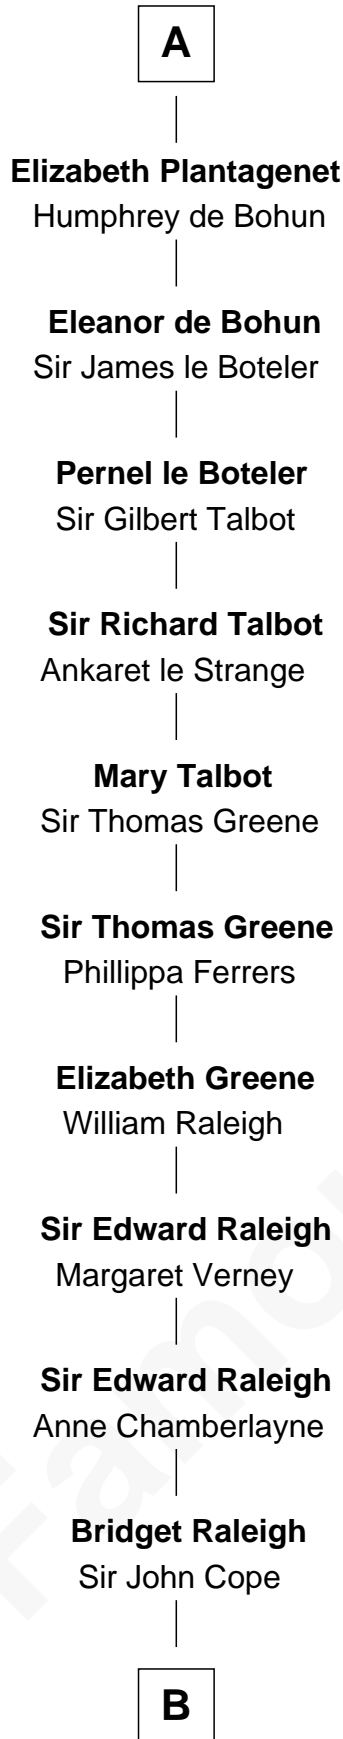

FamousKin.com Relationship Chart of

Jonathan Swift

Author of Gulliver's Travels

5th cousin 16 times removed of

William d'Aubeny

Magna Carta Surety

B

—
Elizabeth Cope

John Dryden

—
Nicholas Dryden

Mary Emyley

—
Elizabeth Dryden

Rev. Thomas Swift

—
Jonathan Swift

Abigail Erick

—
Jonathan Swift