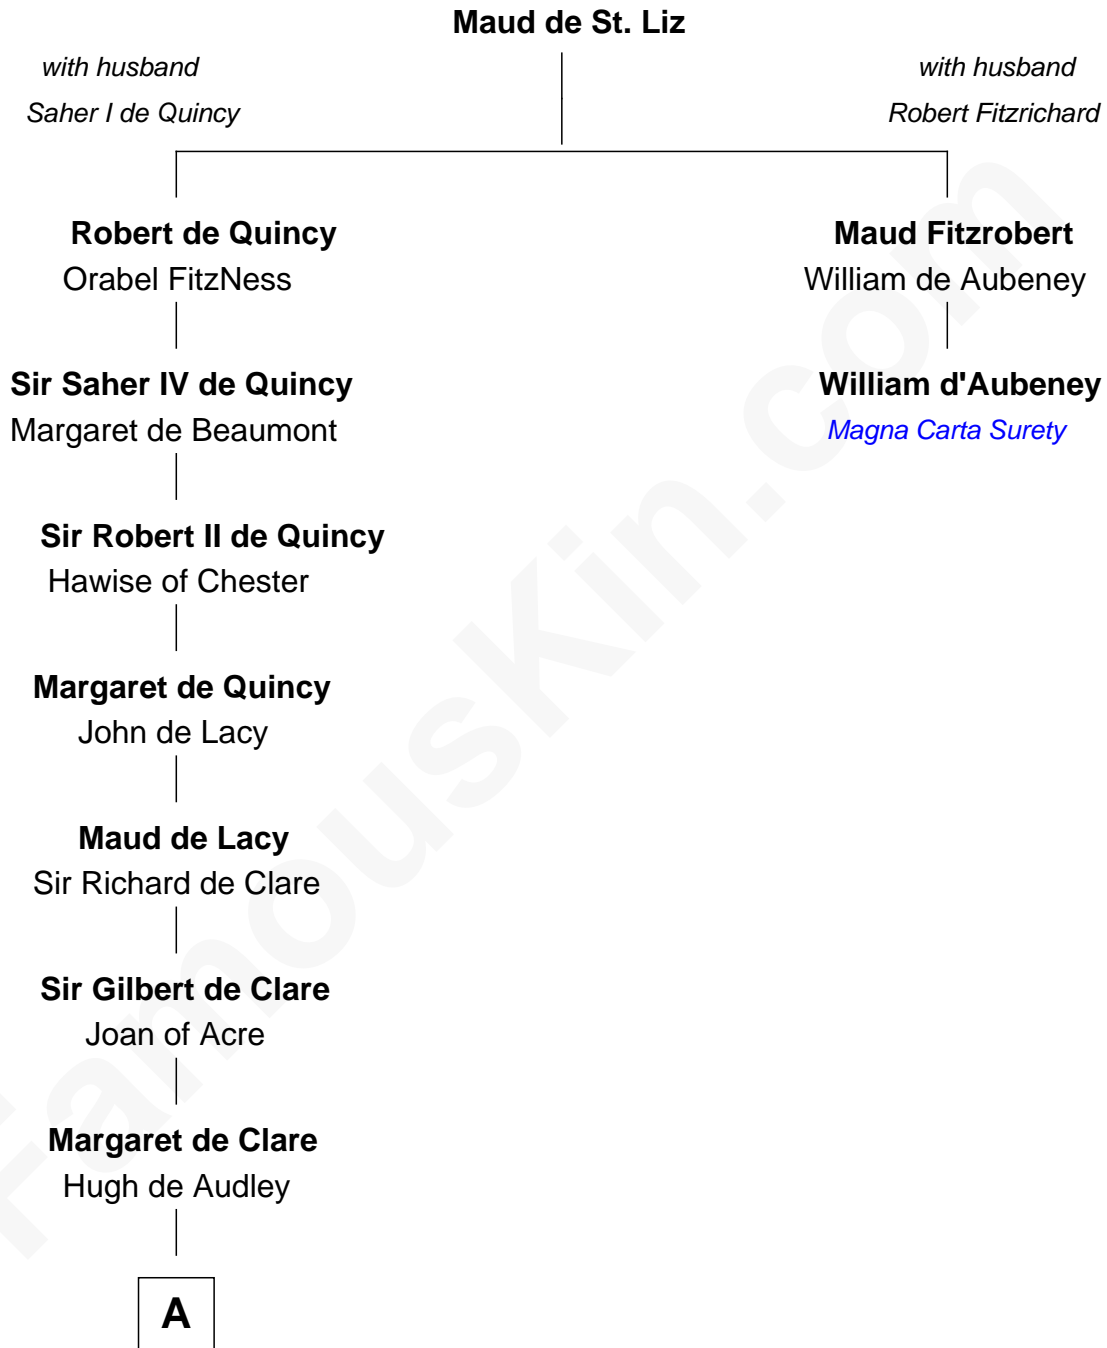

FamousKin.com Relationship Chart of

Jonathan Swift

Author of Gulliver's Travels

1st cousin 18 times removed of

William d'Aubeny

Magna Carta Surety

B

Elizabeth Dryden
Rev. Thomas Swift

Jonathan Swift
Abigail Erick

Jonathan Swift
Author of Gulliver's Travels

FamousKin.com