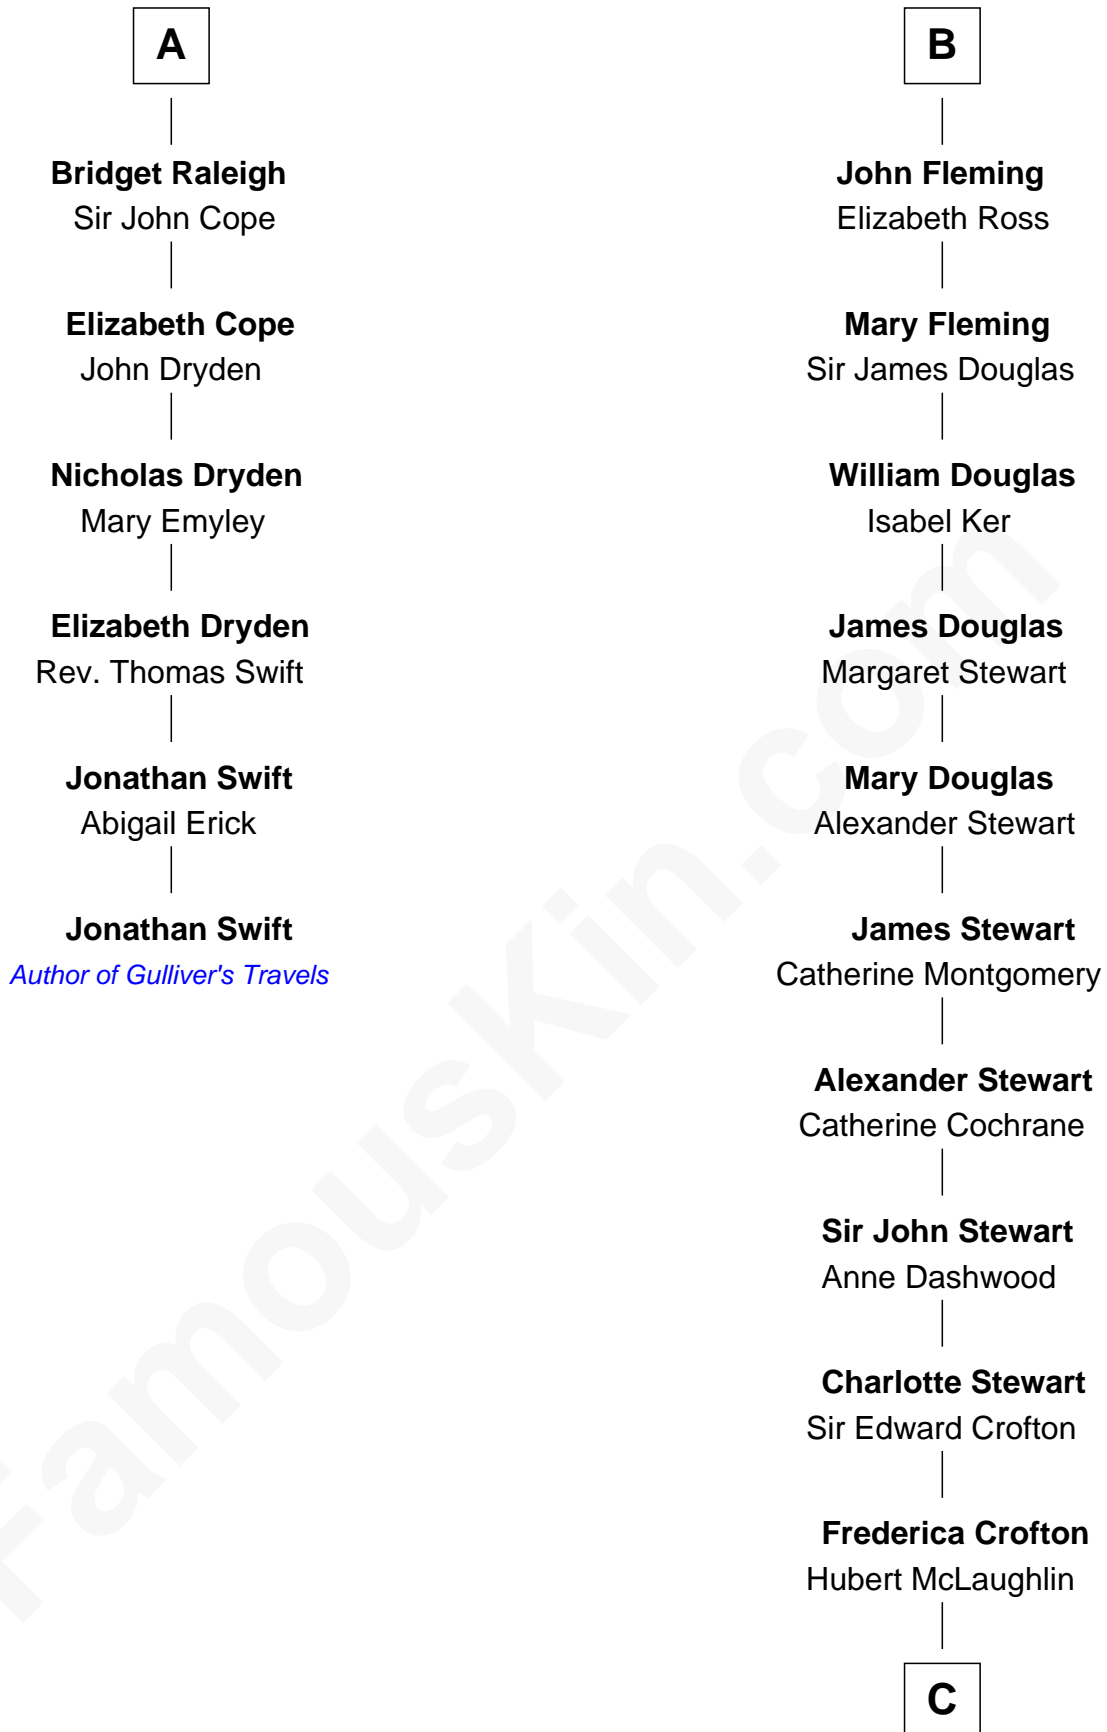

# FamousKin.com Relationship Chart of

**Jonathan Swift**

*Author of Gulliver's Travels*

12th cousin 8 times removed of

**Guy Ritchie**

*British Filmmaker*

**Edmund Fitzalan**

Alice de Warenne

**C**

**Vivian Guy Ouseley McLaughlin**

Edith Jane Martineau

**Doris Margaretta McLaughlin**

Stuart John Ritchie

**John Vivian Ritchie**

Amber Mary Parkinson

**Guy Ritchie**