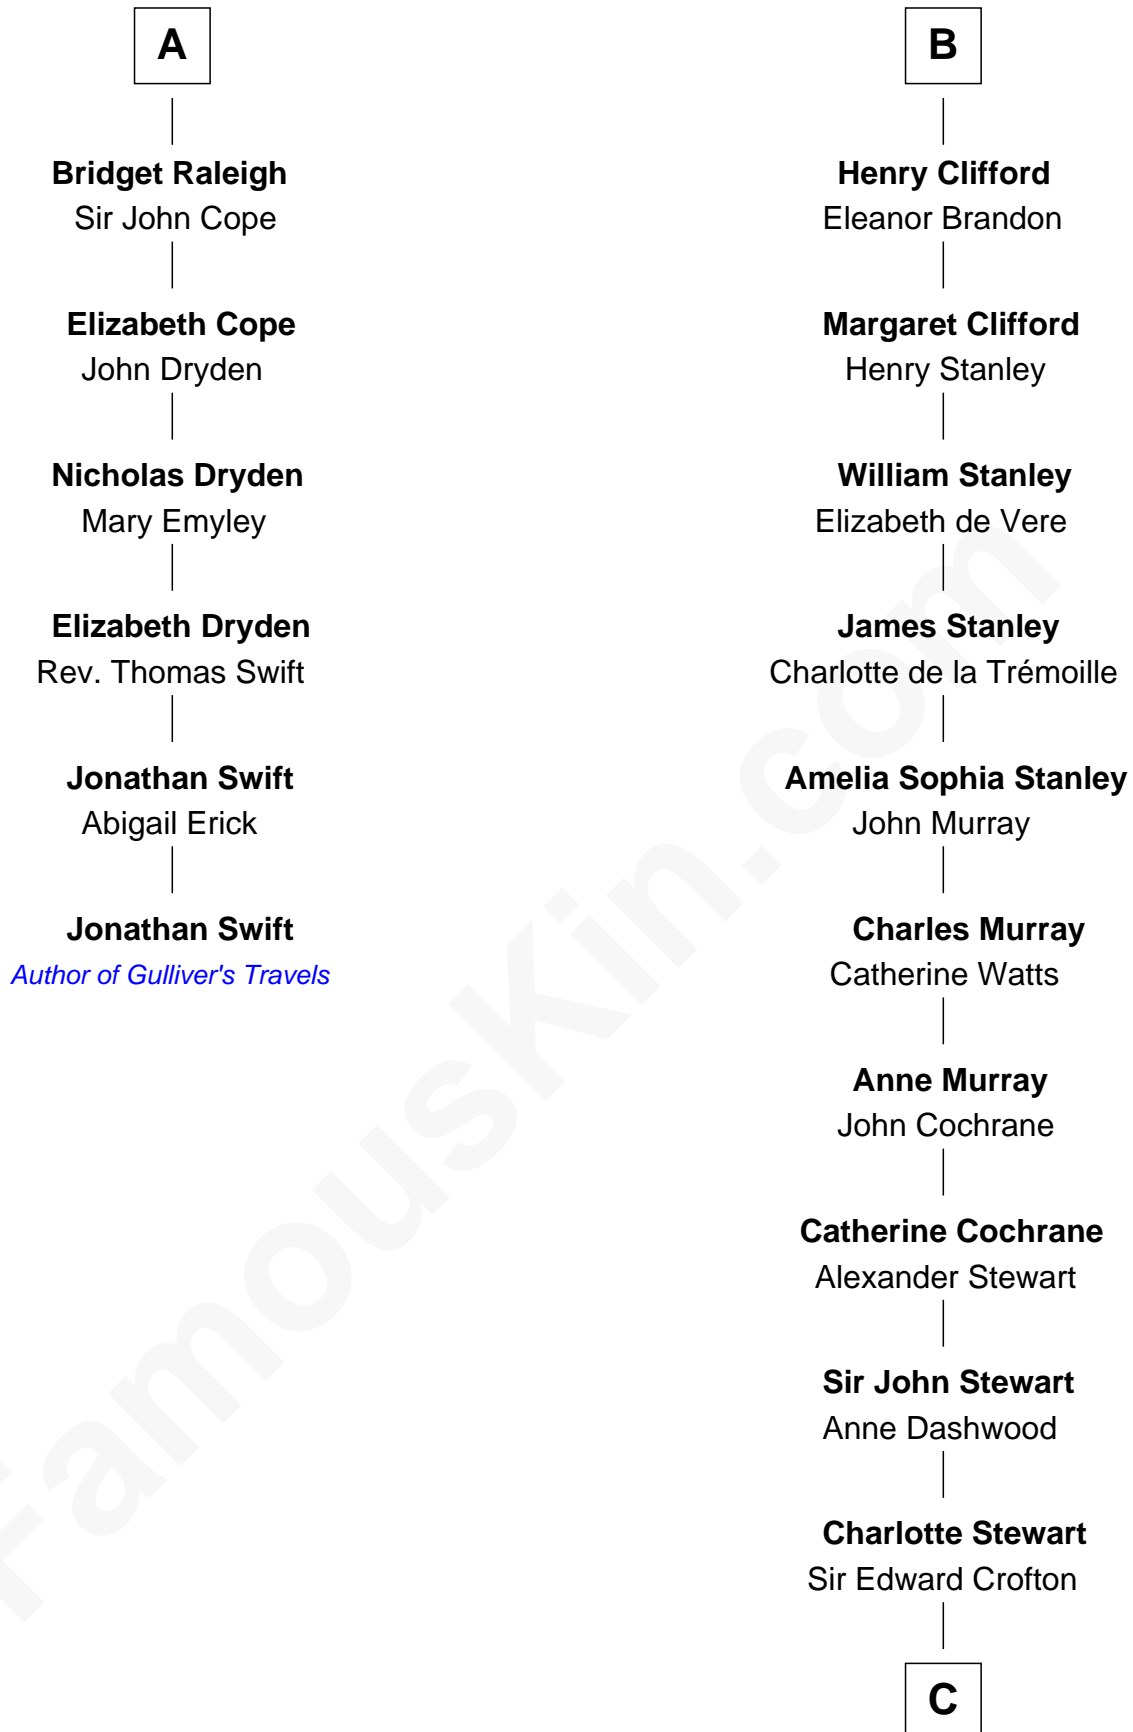

FamousKin.com Relationship Chart of

Jonathan Swift

Author of Gulliver's Travels

12th cousin 9 times removed of

Guy Ritchie

British Filmmaker

Hugh le Despencer

Eleanor de Clare

Maurice de Berkeley

Thomas de Berkeley

Margaret de Lisle

Elizabeth de Berkeley

Richard de Beauchamp

Eleanor Beauchamp

Edmund Beaufort

Eleanor Beaufort

Sir Robert Spencer

Catherine Spencer

Henry Algernon Percy

Margaret Percy

Henry Clifford

B

C

Frederica Crofton

Hubert McLaughlin

Vivian Guy Ouseley McLaughlin

Edith Jane Martineau

Doris Margaretta McLaughlin

Stuart John Ritchie

John Vivian Ritchie

Amber Mary Parkinson

Guy Ritchie