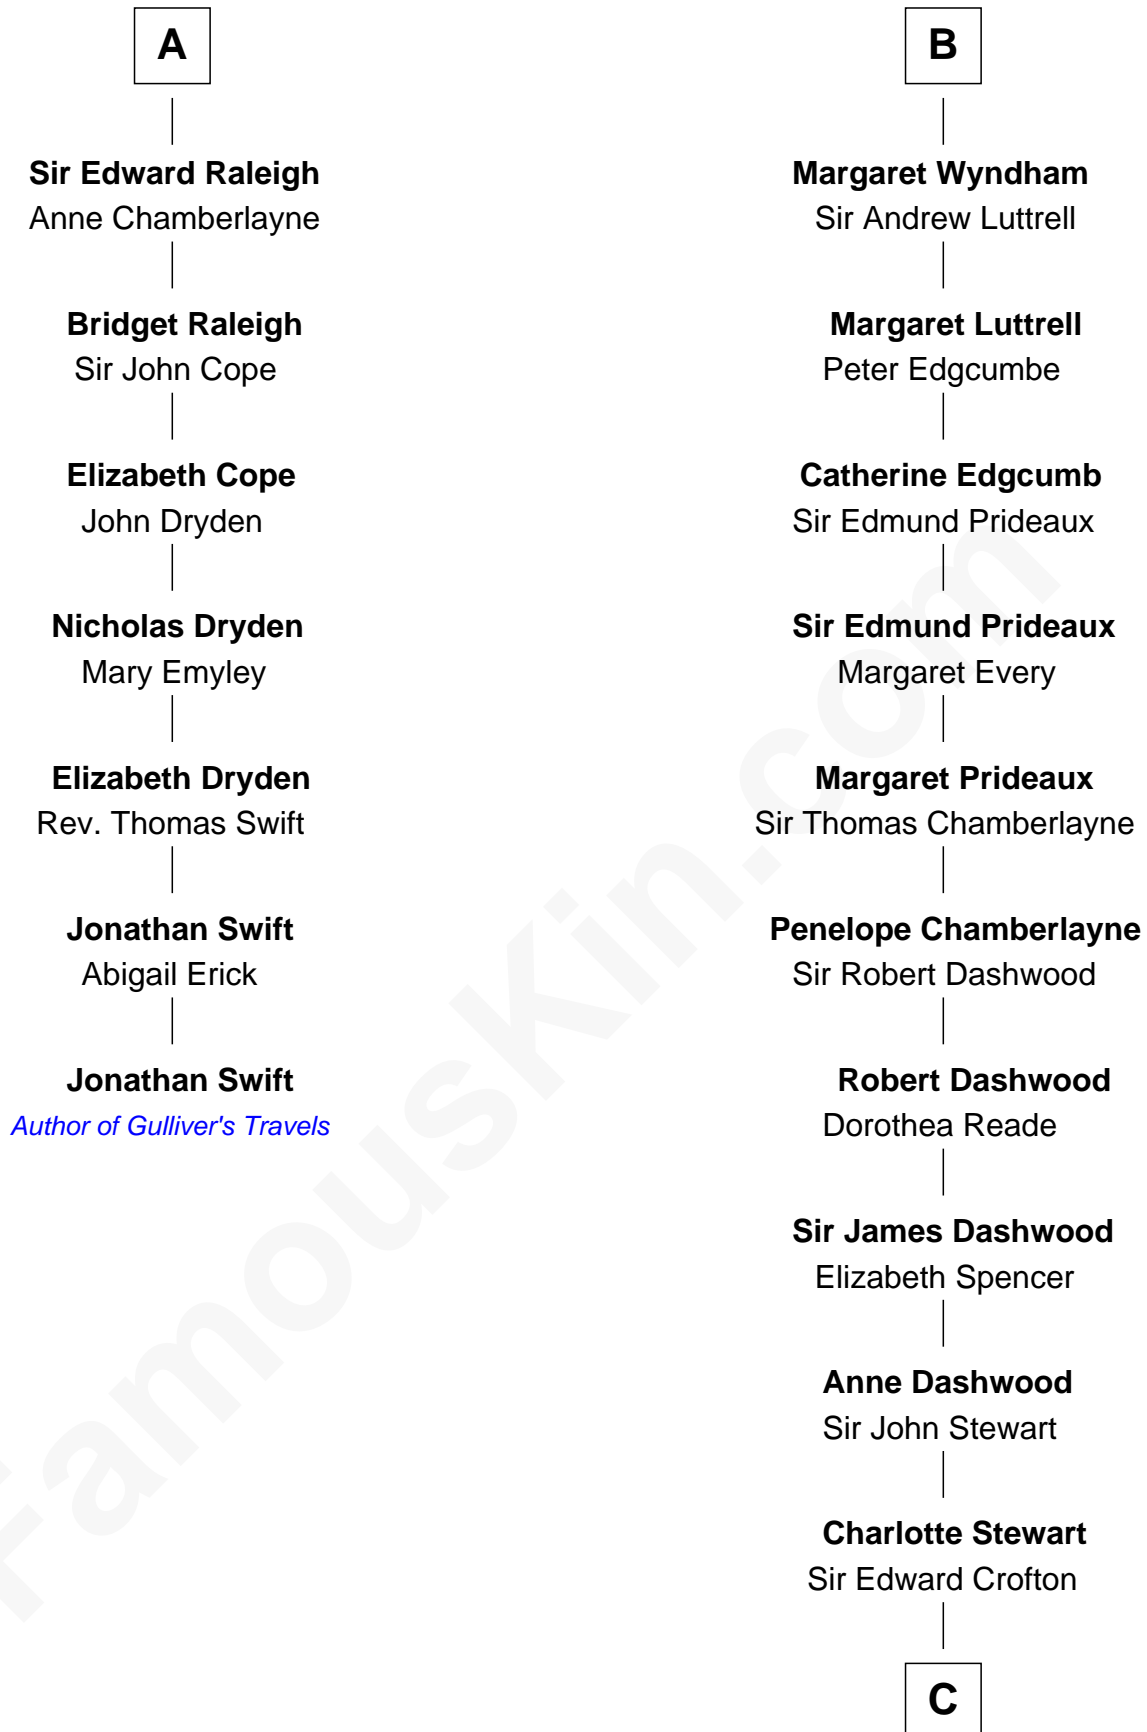

FamousKin.com Relationship Chart of

Jonathan Swift

Author of Gulliver's Travels

13th cousin 8 times removed of

Guy Ritchie

British Filmmaker

Humphrey de Bohun
Elizabeth Plantagenet

Eleanor de Bohun
Sir James le Boteler

Pernel le Boteler
Sir Gilbert Talbot

Sir Richard Talbot
Ankaret le Strange

Mary Talbot
Sir Thomas Greene

Sir Thomas Greene
Phillippa Ferrers

Elizabeth Greene
William Raleigh

Sir Edward Raleigh
Margaret Verney

A

Sir William de Bohun
Elizabeth de Badlesmere

Elizabeth de Bohun
Sir Richard Fitzalan

Elizabeth Fitzalan
Sir Thomas Mowbray

Margaret Mowbray
Sir Robert Howard

Sir John Howard
Katherine Moleyns

Margaret Howard
Sir John Wyndham

Sir Thomas Wyndham
Eleanor Scrope

B

C

Frederica Crofton

Hubert McLaughlin

Vivian Guy Ouseley McLaughlin

Edith Jane Martineau

Doris Margaretta McLaughlin