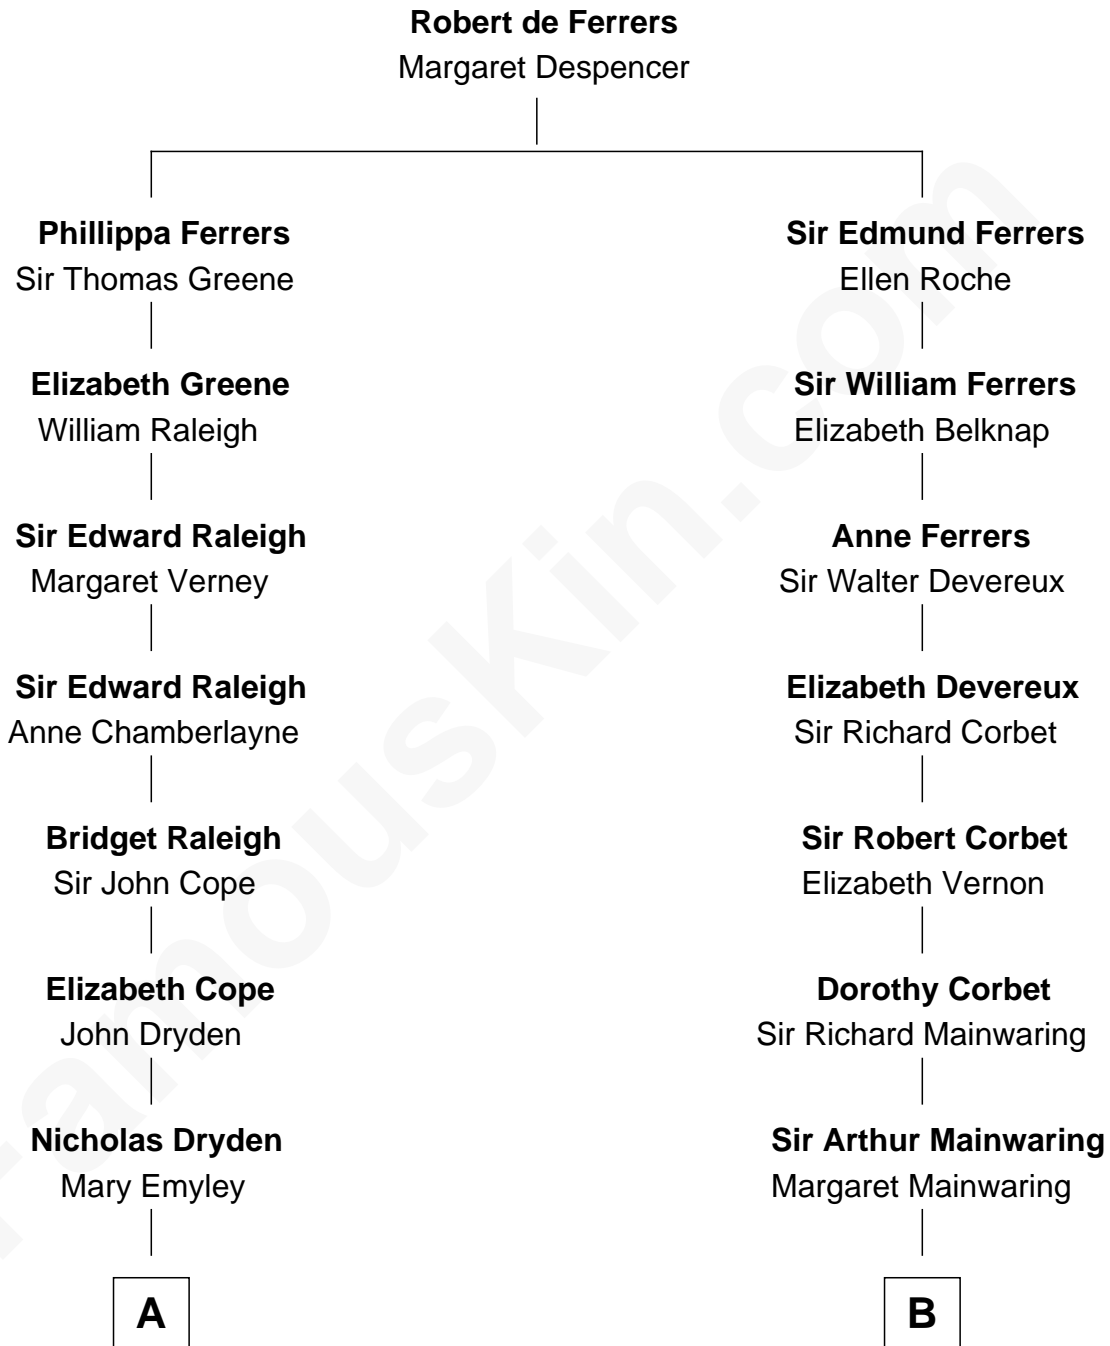

FamousKin.com Relationship Chart of

Jonathan Swift

Author of Gulliver's Travels

9th cousin 6 times removed of

C. W. Post

Founder of Post Cereals

A

Elizabeth Dryden
Rev. Thomas Swift

Jonathan Swift
Abigail Erick

Jonathan Swift
Author of Gulliver's Travels

B

Mary Mainwaring
Richard Cotton

Frances Cotton
George Abell

Robert Abell
Joanna -----

Joshua Abell
Bethiah Gager

Elizabeth Abell
John Lathrop