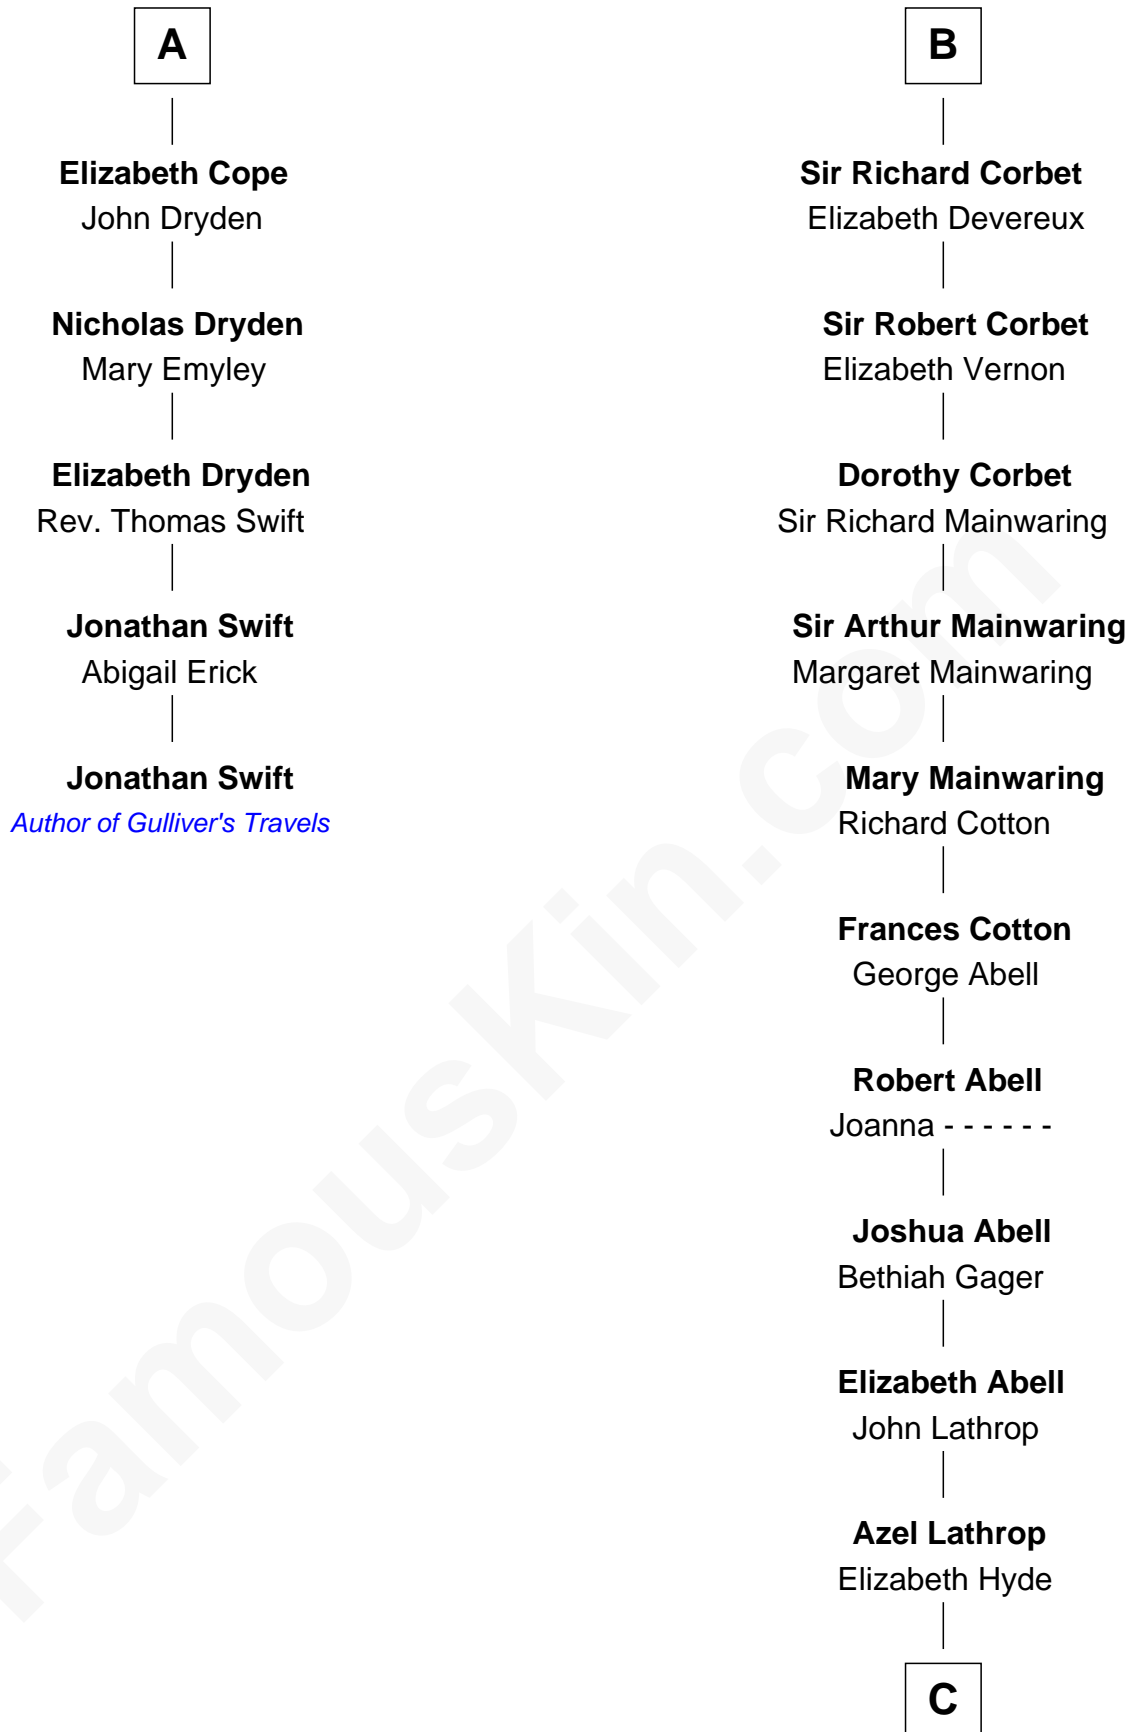

FamousKin.com Relationship Chart of

Jonathan Swift

Author of Gulliver's Travels

11th cousin 8 times removed of

C. W. Post

Founder of Post Cereals

Sir Gilbert Talbot

Pernel le Boteler

Sir Richard Talbot

Ankaret le Strange

Mary Talbot

Sir Thomas Greene

Sir Thomas Greene

Phillippa Ferrers

Elizabeth Greene

William Raleigh

Sir Henry de Grey

Richard Grey

Blanche de la Vache

Alice Grey

Sir William Burley

Elizabeth Burley

Sir John Hopton

Sir Walter Hopton

Joan Mortimer

Sir Thomas Hopton

Eleanor Lucy

Elizabeth Hopton

Sir Roger Corbet

B

C

Erastus Lathrop