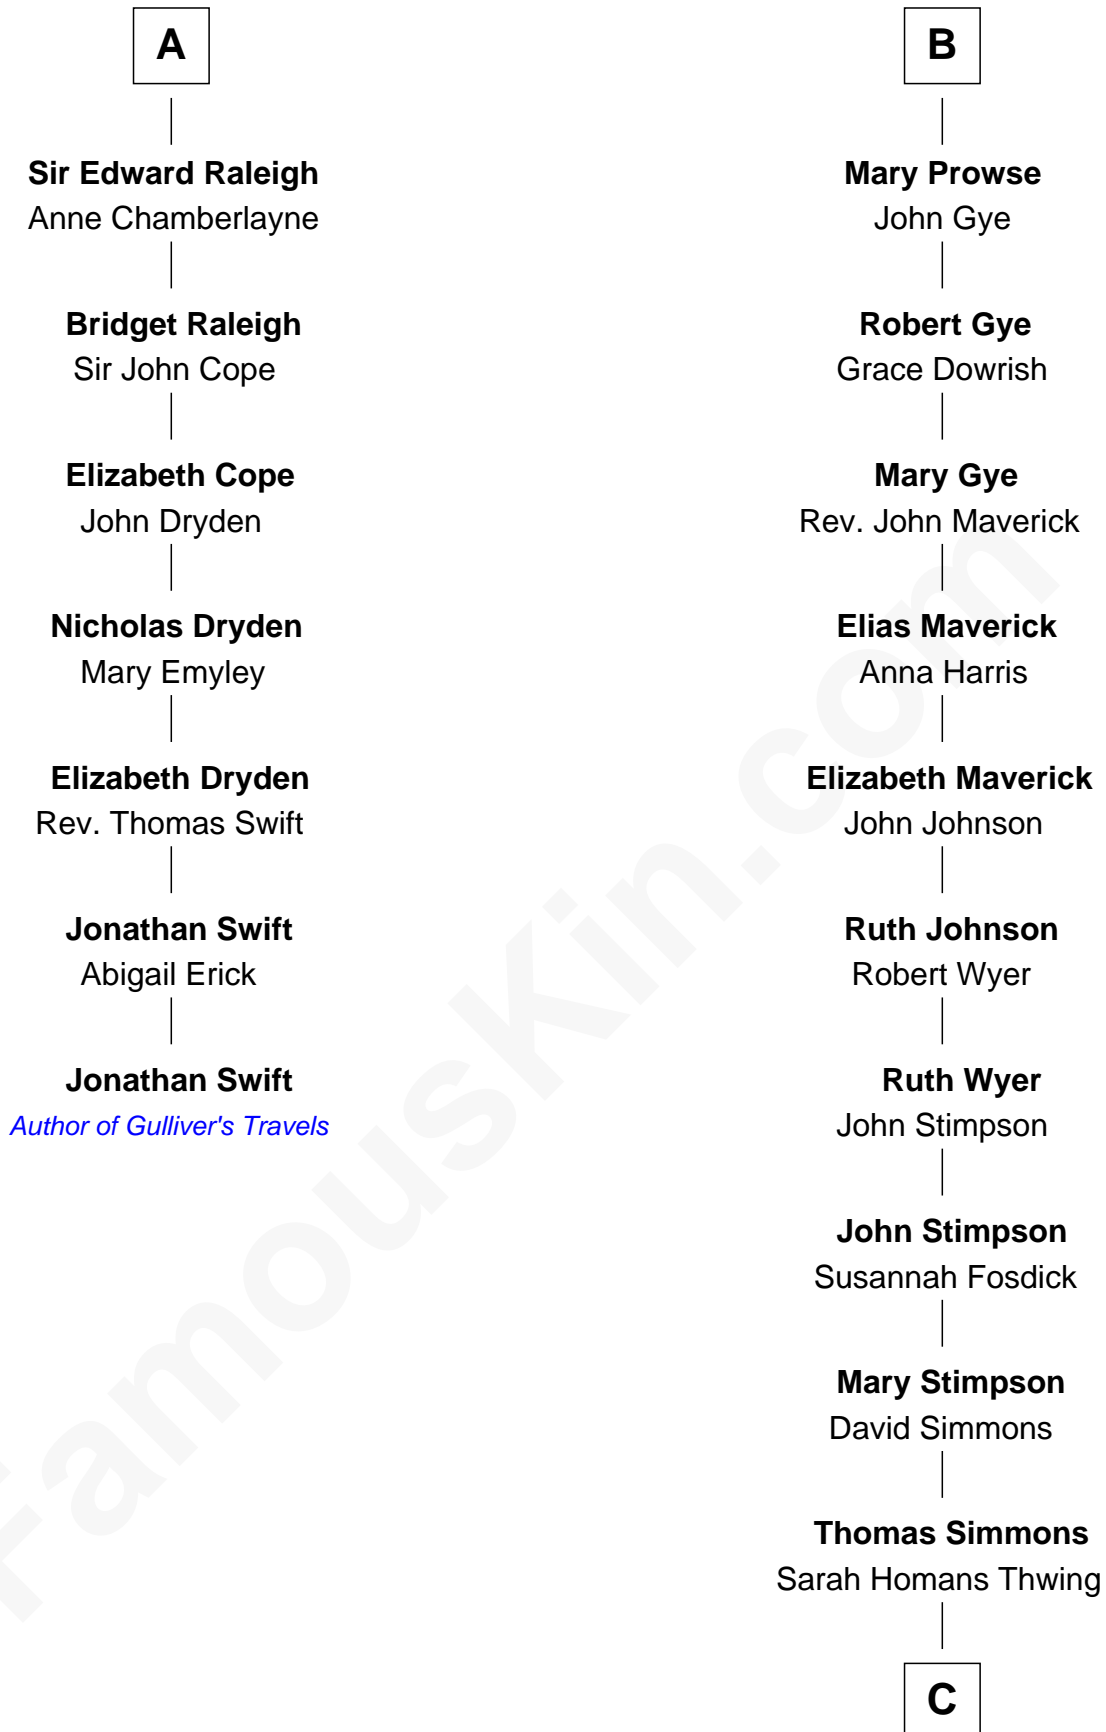

FamousKin.com Relationship Chart of

Jonathan Swift

Author of Gulliver's Travels

13th cousin 7 times removed of

Pete Seeger

American Folk Singer

C

—
Elsie Thwing Simmons

Albert Adams

—
Elsie Simmons Adams

Charles Louis Seeger

—
Charles Louis Seeger

Constance de Clyver Edson

—
Pete Seeger

American Folk Singer

FamousKin.com