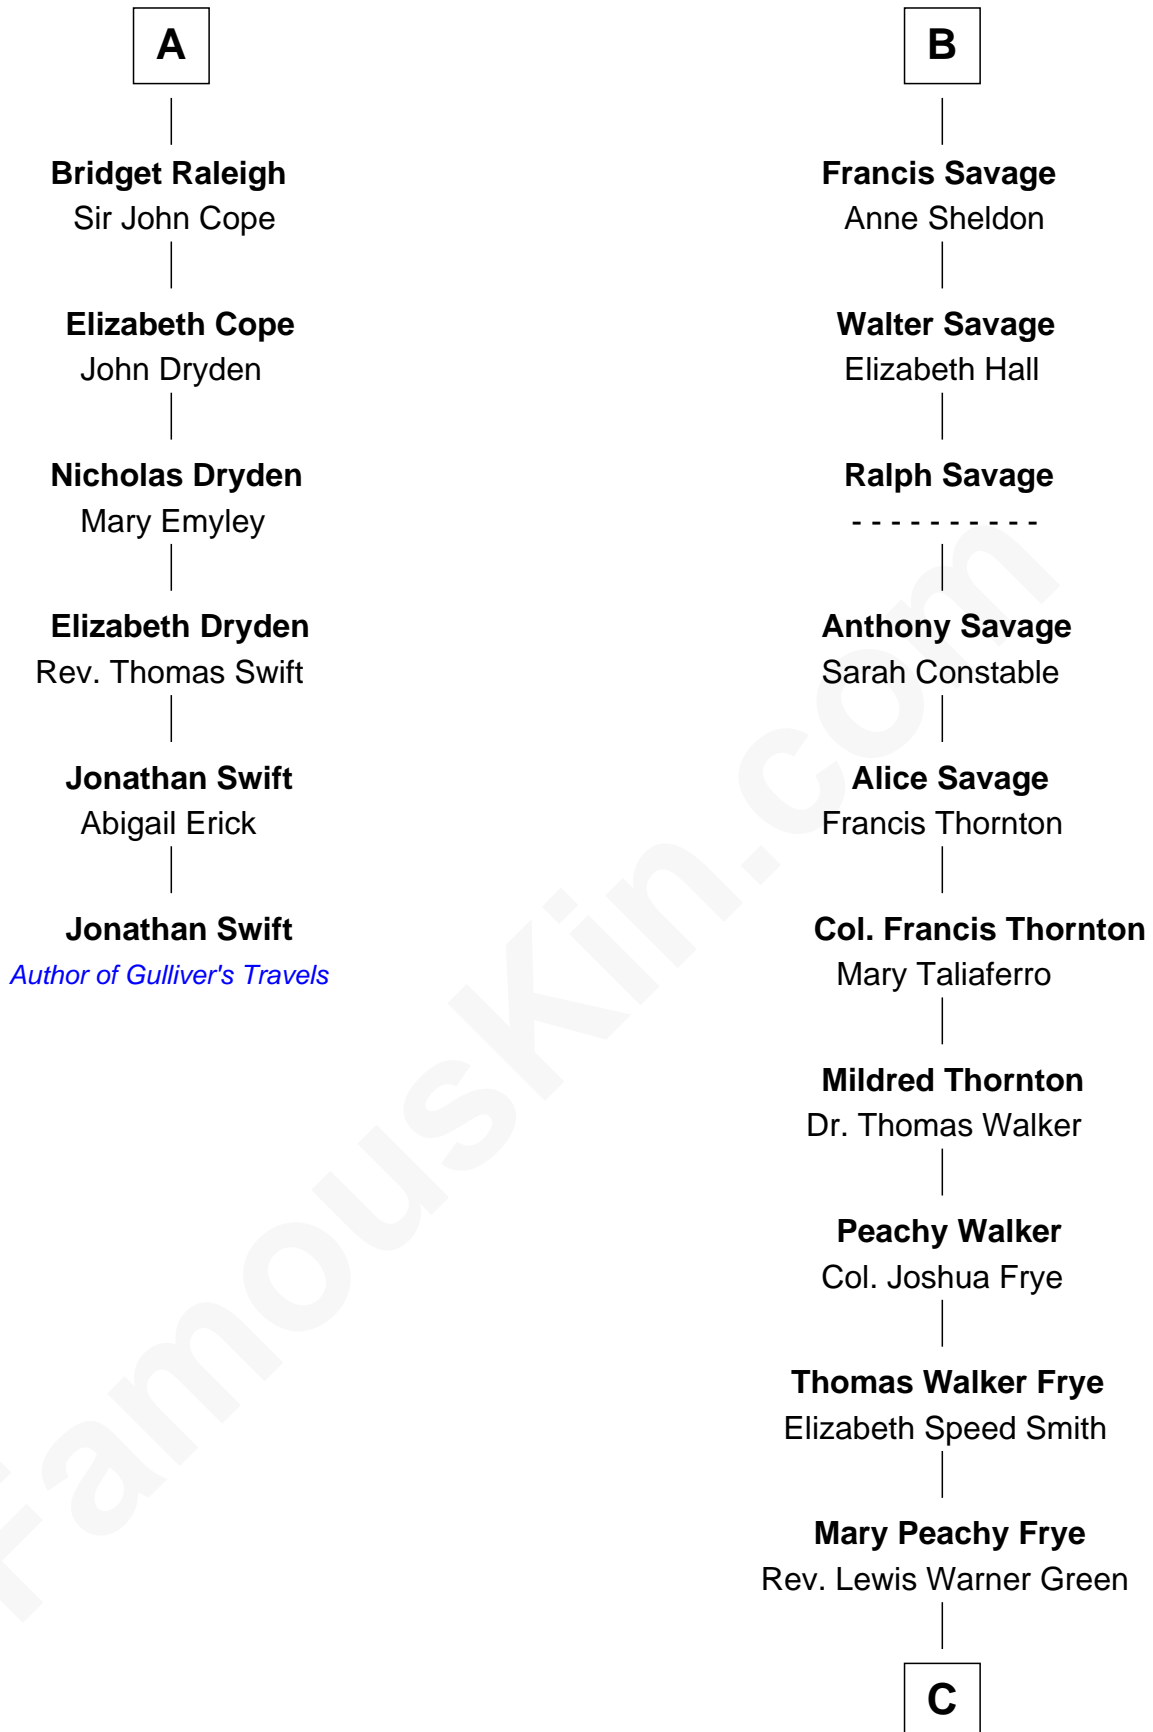

FamousKin.com Relationship Chart of

Jonathan Swift

Author of Gulliver's Travels

12th cousin 8 times removed of

Adlai Stevenson III

U.S. Senator from Illinois

Edmund Fitzalan

Alice de Warenne

C

Letitia Green

Adlai Ewing Stevenson

Lewis Green Stevenson

Helen Louise Davis

Adlai Ewing Stevenson

Ellen Borden

Adlai Stevenson III

U.S. Senator from Illinois

FamousKin.com