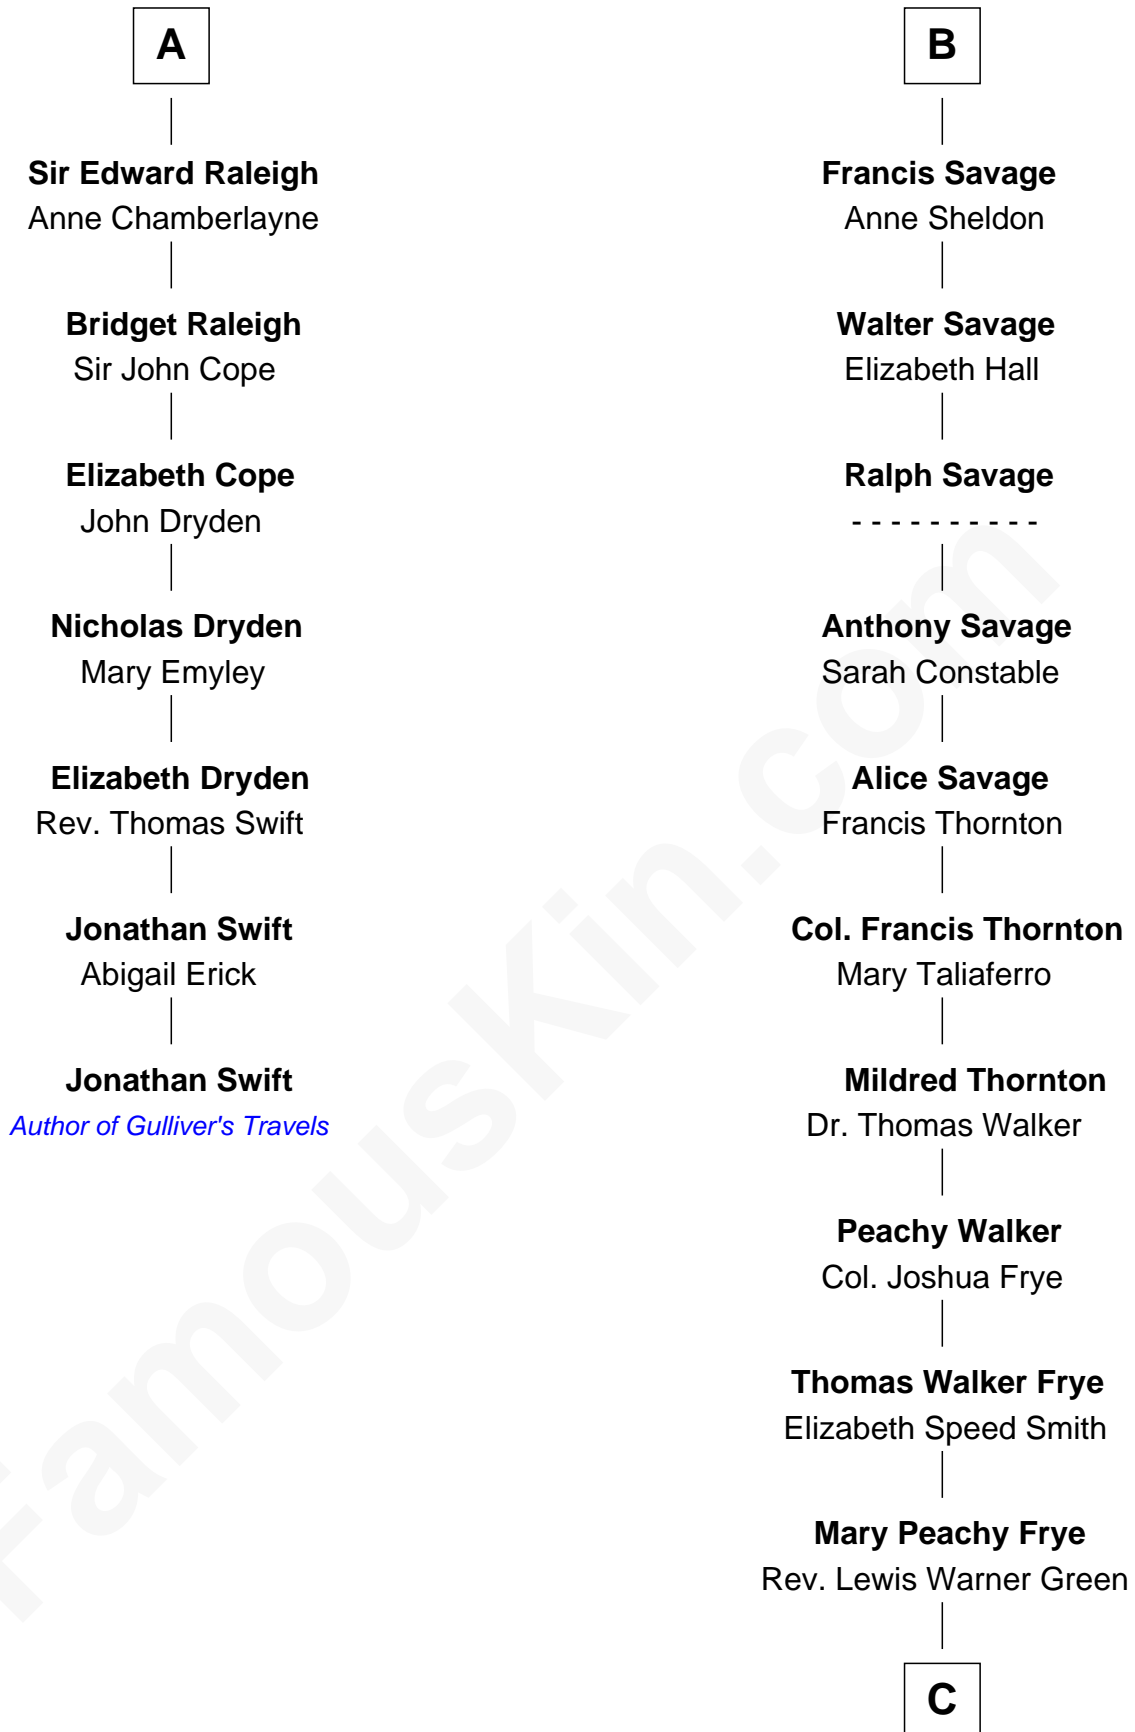

# FamousKin.com Relationship Chart of

**Jonathan Swift**

*Author of Gulliver's Travels*

13th cousin 7 times removed of

**Adlai Stevenson III**

*U.S. Senator from Illinois*

**Humphrey de Bohun**

Elizabeth Plantagenet

**Sir Thomas Greene**

Phillippa Ferrers

**Elizabeth Greene**

William Raleigh

**Sir Edward Raleigh**

Margaret Verney

**A**

**Sir William de Bohun**

Elizabeth de Badlesmere

**Elizabeth de Bohun**

Sir Richard Fitzalan

**Elizabeth Fitzalan**

Sir Robert Goushill

**Joan Goushill**

Sir Thomas Stanley

**Katherine Stanley**

Sir John Savage

**Sir Christopher Savage**

Anne Stanley

**Sir Christopher Savage**

Anne Lygon

**B**

C

Letitia Green