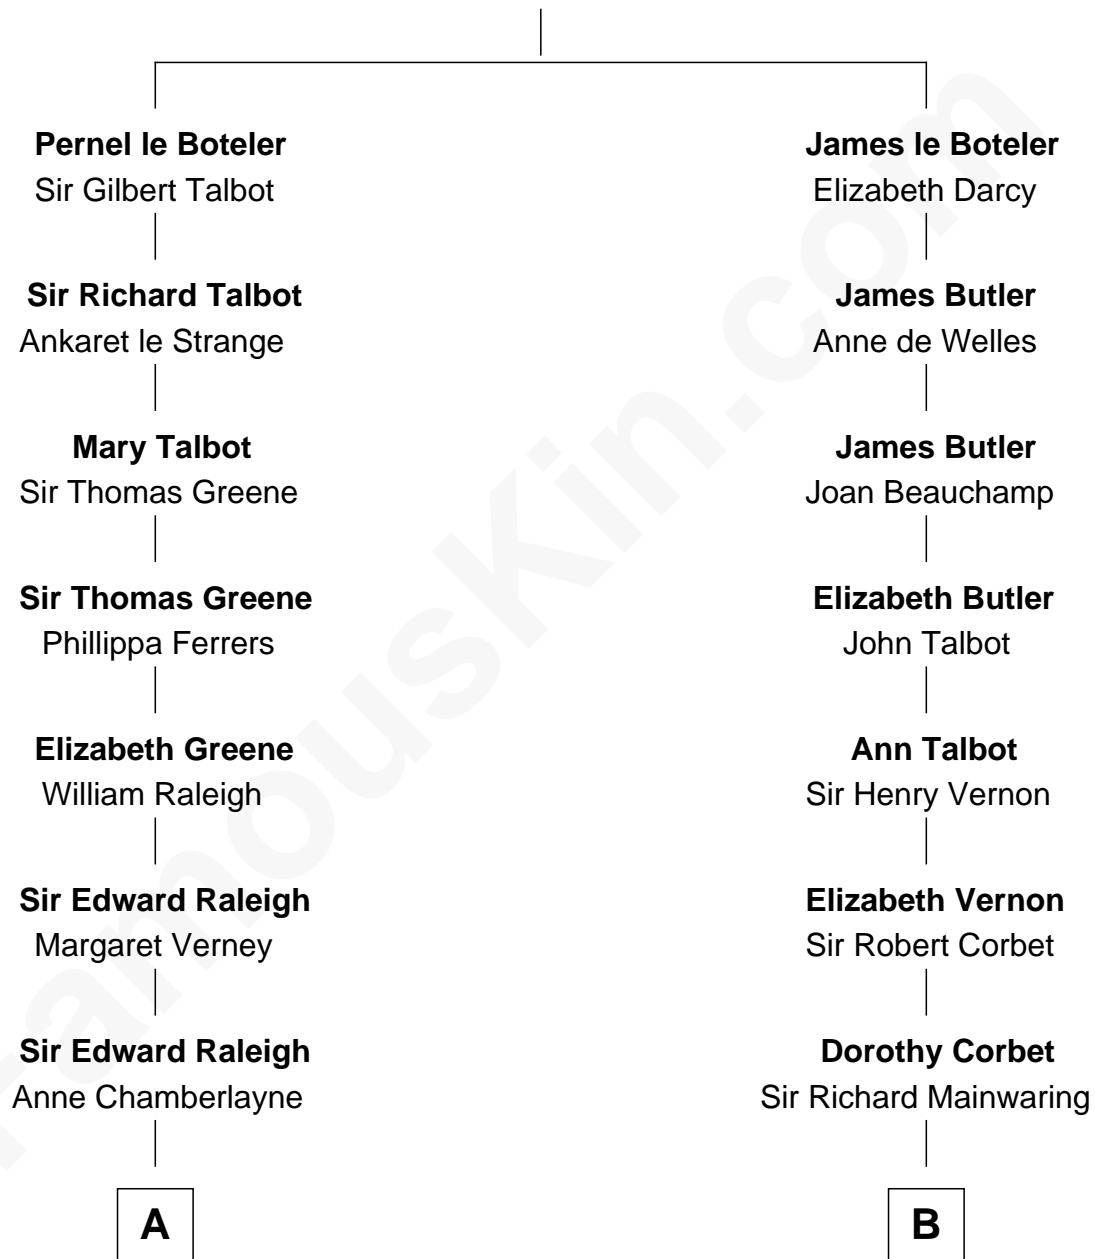

# FamousKin.com Relationship Chart of

**Jonathan Swift**

*Author of Gulliver's Travels*

12th cousin 9 times removed of

**Adlai Stevenson III**

*U.S. Senator from Illinois*

**Sir James le Boteler**

Eleanor de Bohun

**C**

|  
**John Talman Whiting**

Mary Sophia Hill

|  
**Mary DeGama Whiting**

William Borden

|  
**John Borden**

Ellen Wallace Waller

|  
**Ellen Borden**

Adlai Ewing Stevenson

|  
**Adlai Stevenson III**

*U.S. Senator from Illinois*

FamousKin.com