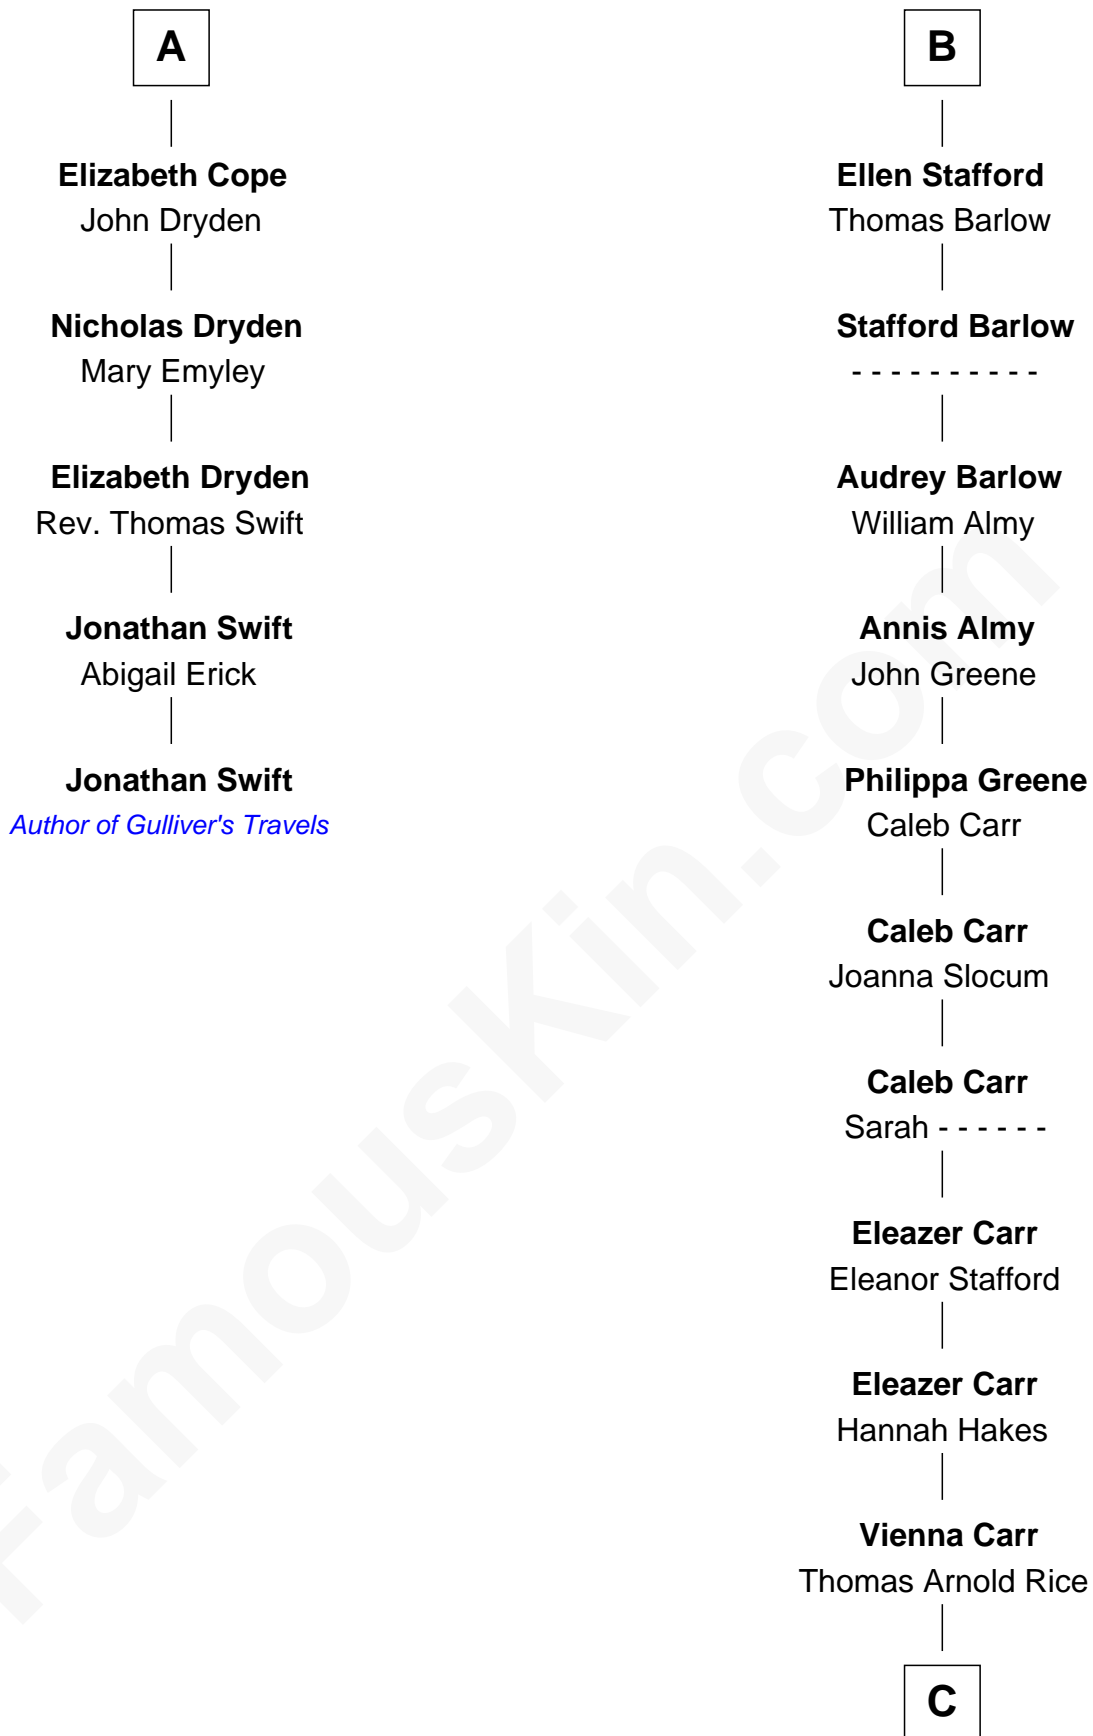

FamousKin.com Relationship Chart of

Jonathan Swift

Author of Gulliver's Travels

11th cousin 9 times removed of

Charlie Munger

Vice-Chairman of Berkshire Hathaway

C

Caroline A. Rice
William H. Ingham

Helen Vienna Ingham
Charles W. Russell

Florence V. Russell
Alfred Case Munger

Charlie Munger

Vice-Chairman of Berkshire Hathaway