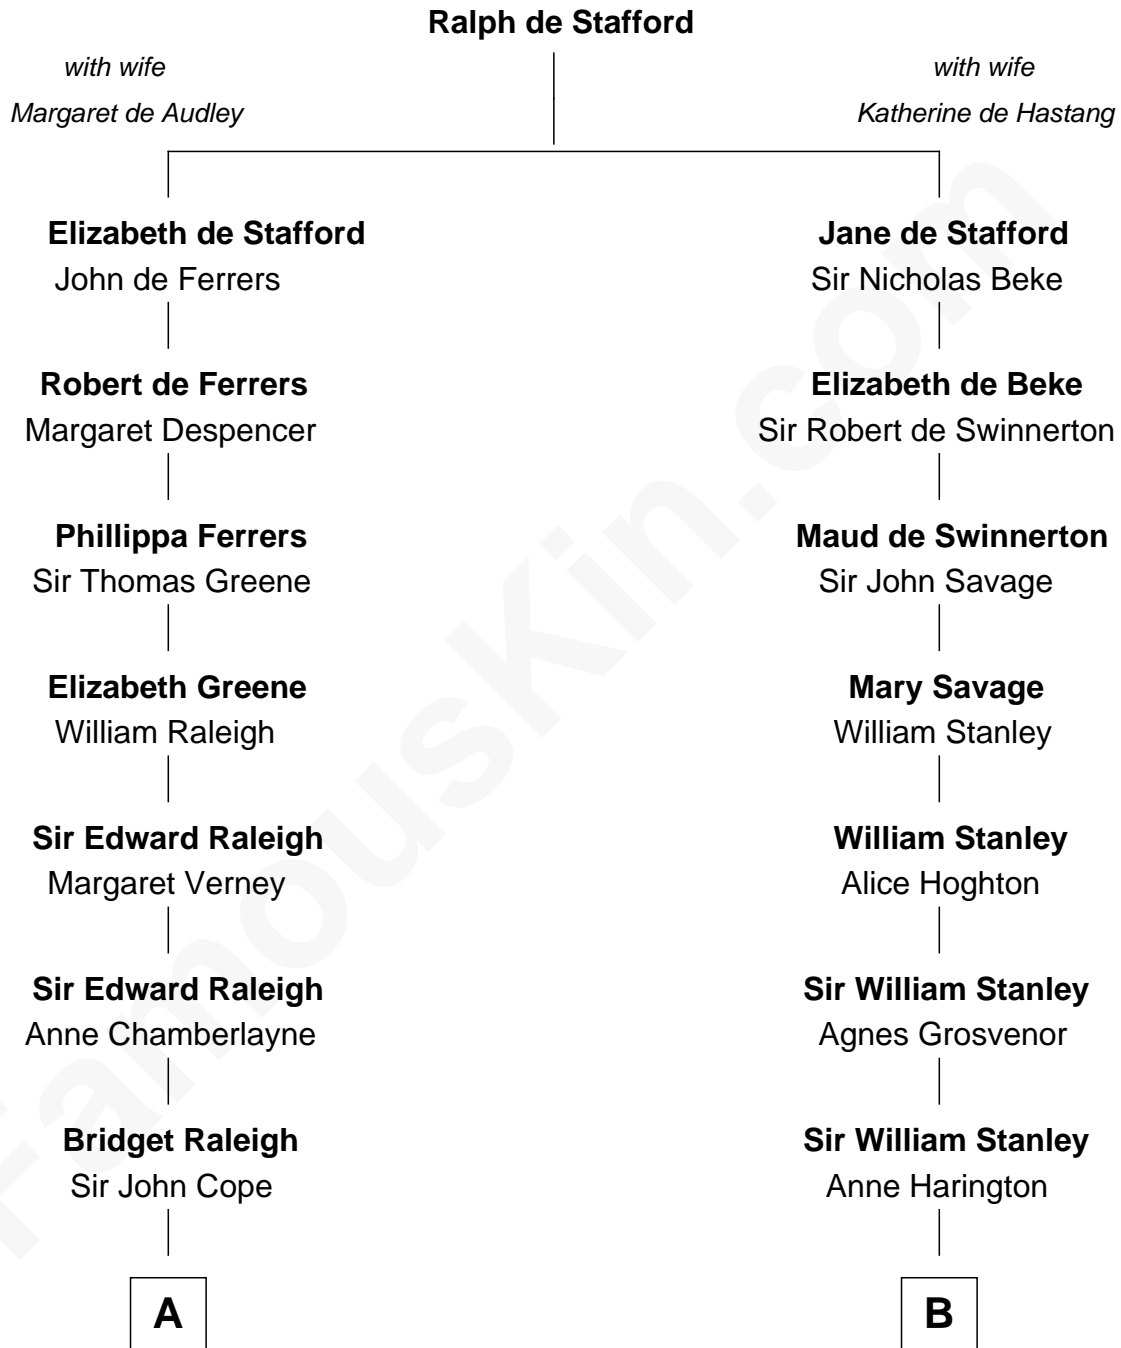

FamousKin.com Relationship Chart of

Jonathan Swift

Author of Gulliver's Travels

11th cousin 3 times removed of

Henry Lee III

9th Governor of Virginia

A

Elizabeth Cope