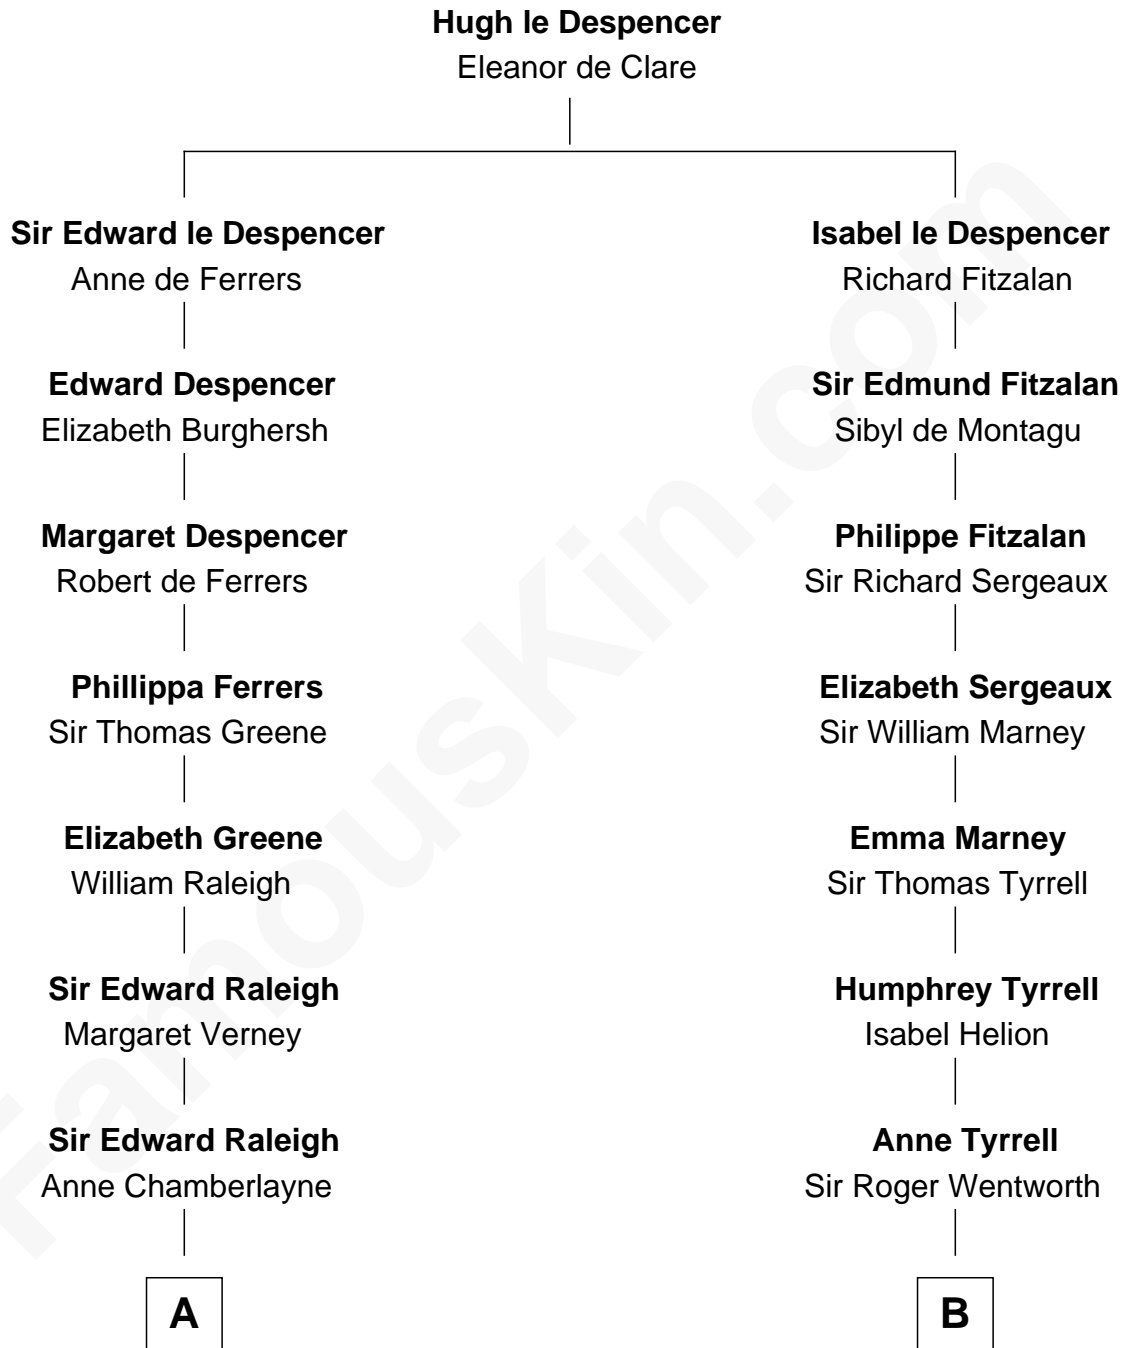

FamousKin.com

Relationship Chart of

Jonathan Swift

Author of Gulliver's Travels

12th cousin 4 times removed of

Henry Lee III

9th Governor of Virginia

A