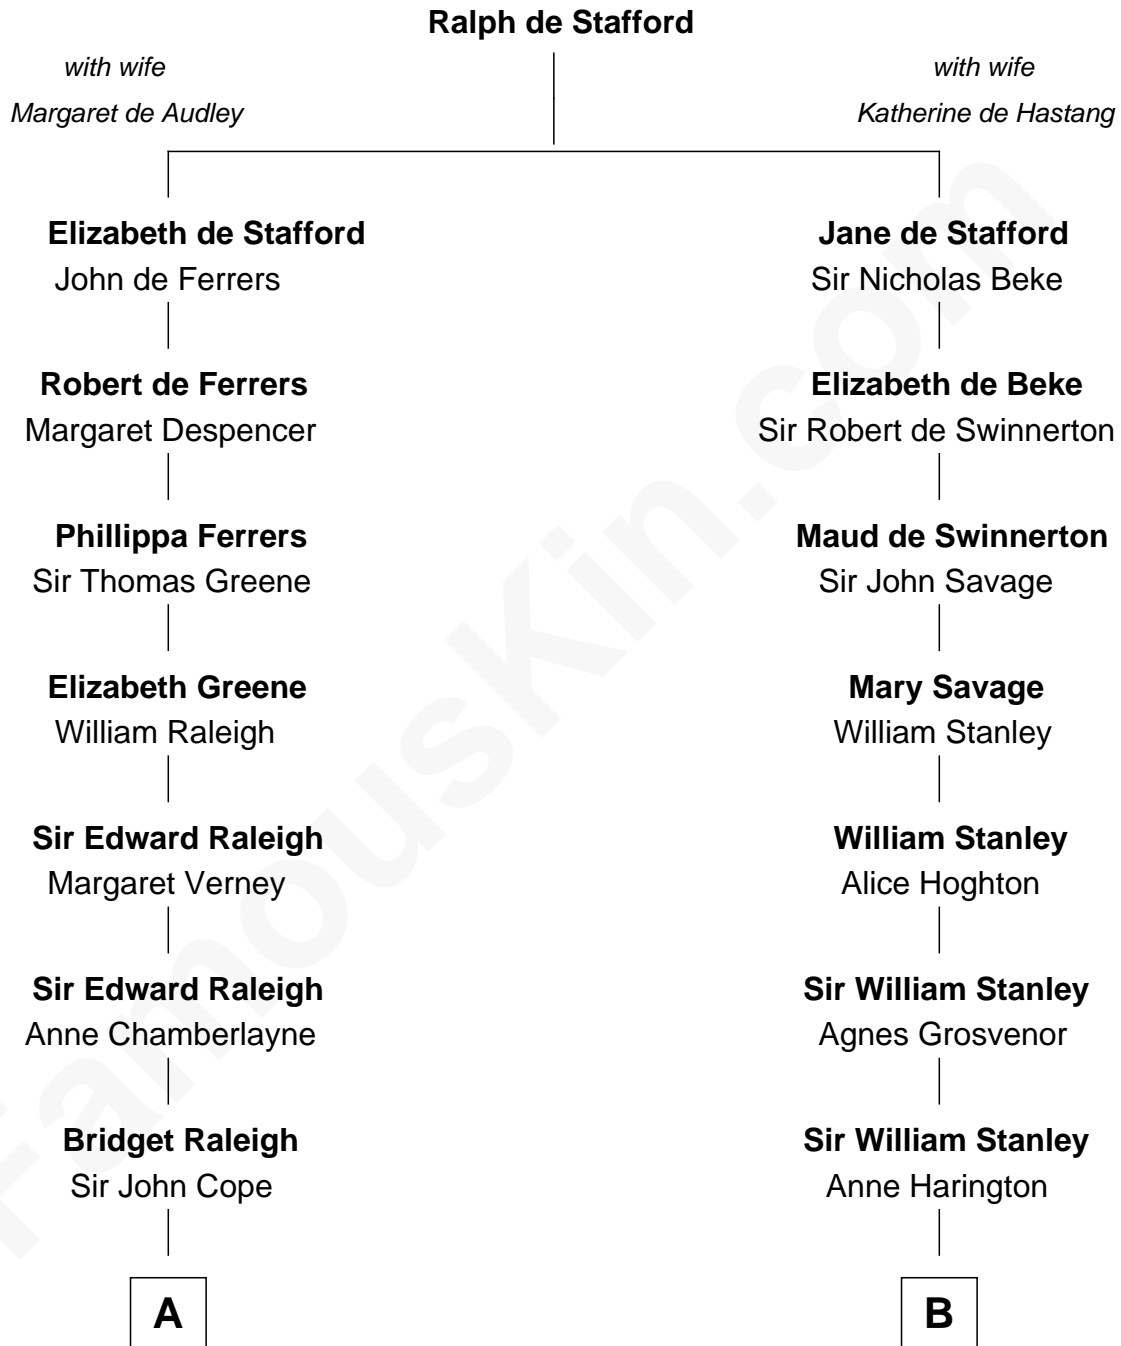

FamousKin.com

Relationship Chart of

Jonathan Swift

Author of Gulliver's Travels

11th cousin 4 times removed of

General Robert E. Lee

Confederate Army - U.S. Civil War