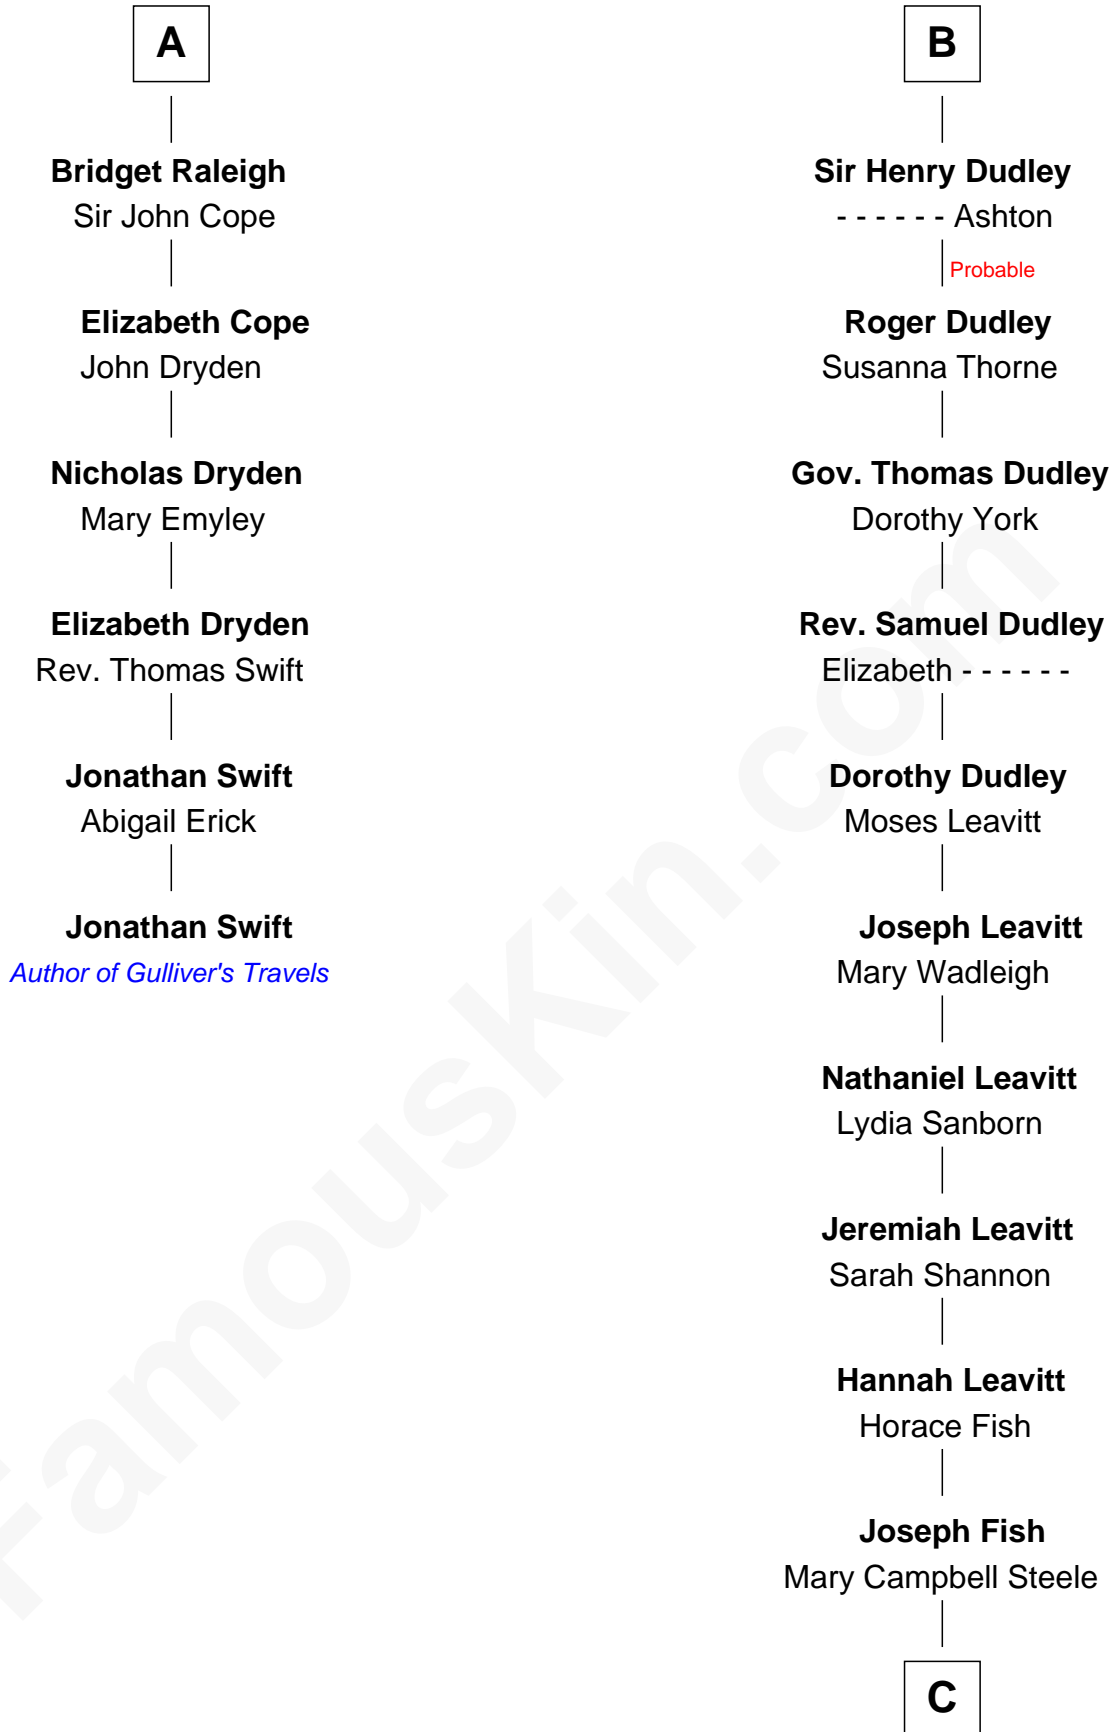

FamousKin.com Relationship Chart of

Jonathan Swift

Author of Gulliver's Travels

12th cousin 9 times removed of

Keri Russell

TV and Movie Actress

Edmund Fitzalan

Alice de Warenne

C

John Lazelle Fish

Melvina Cheney

Karl Joseph Fish

Mary Emma McNeil

Emma Inez Fish

Kermit Sylvester Stephens

Stephanie Stephens