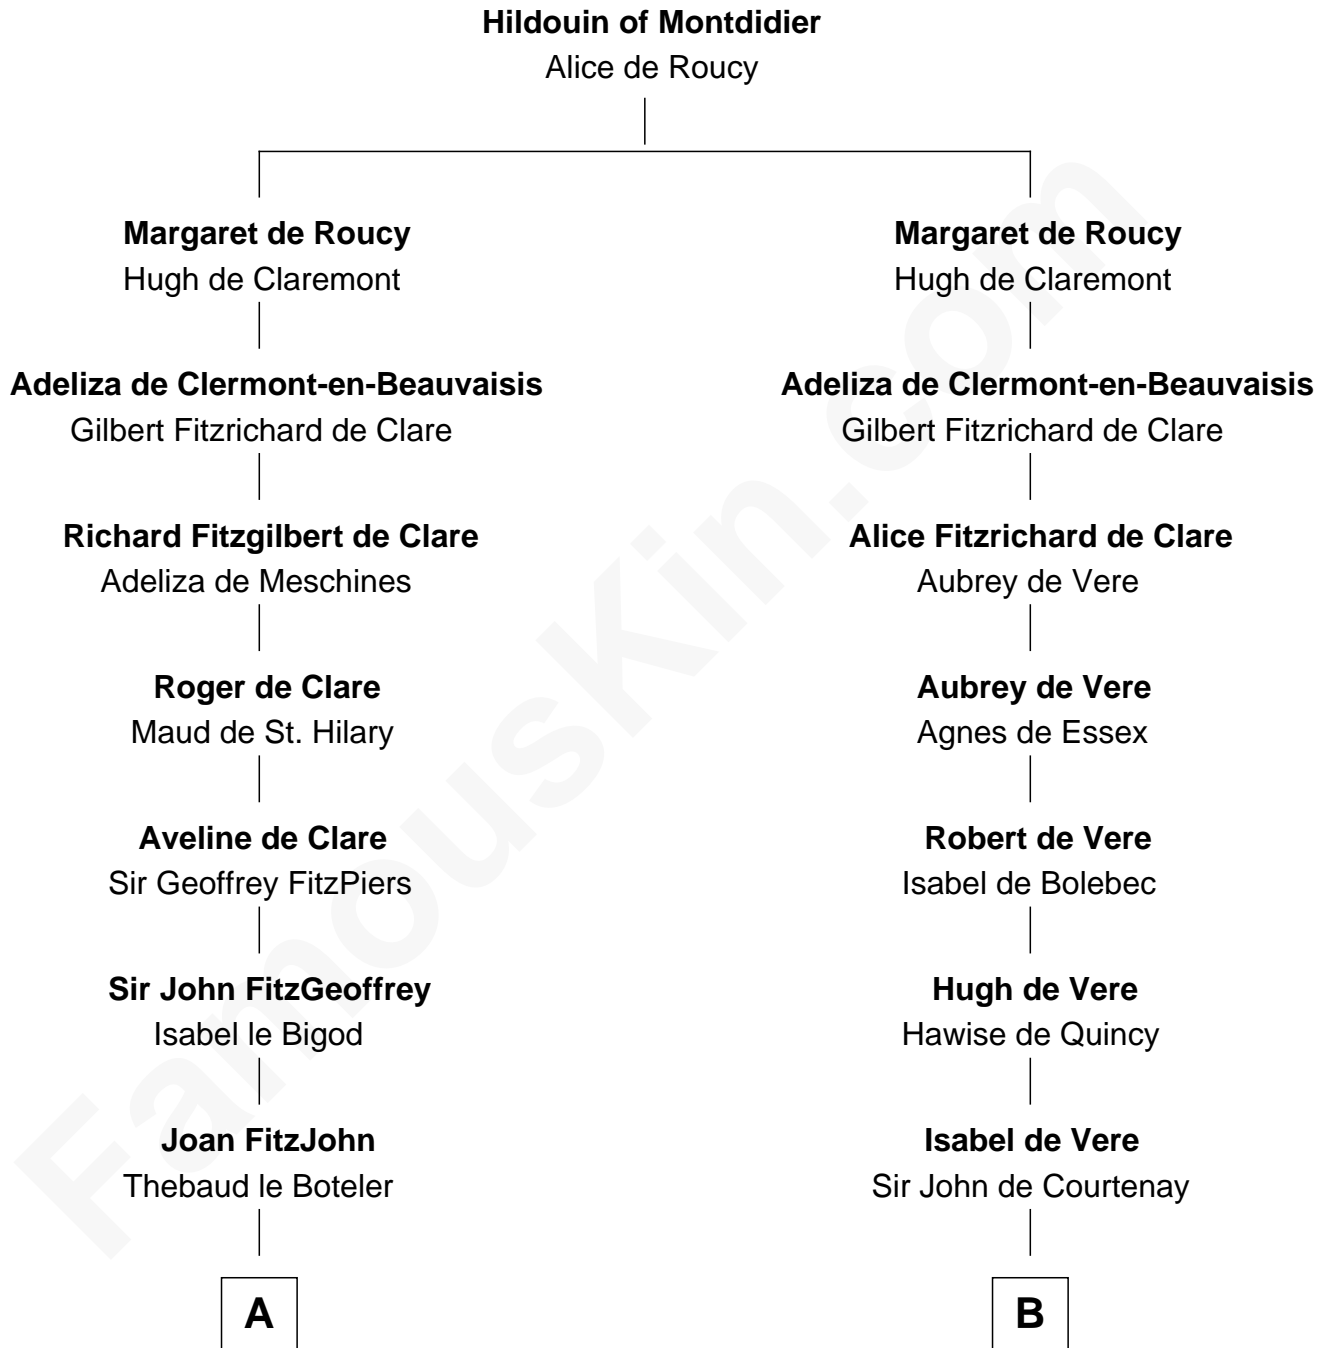

FamousKin.com Relationship Chart of

Jonathan Swift

Author of Gulliver's Travels

18th cousin 3 times removed of

Percival Lowell

(c1570 - c1666) Great Migration Immigrant 1639

C

Elizabeth Cope

Author of Gulliver's Travels

D

Christian Percival

Richard Lowle

Percival Lowell

Great Migration Immigrant 1639

FamousKin.com