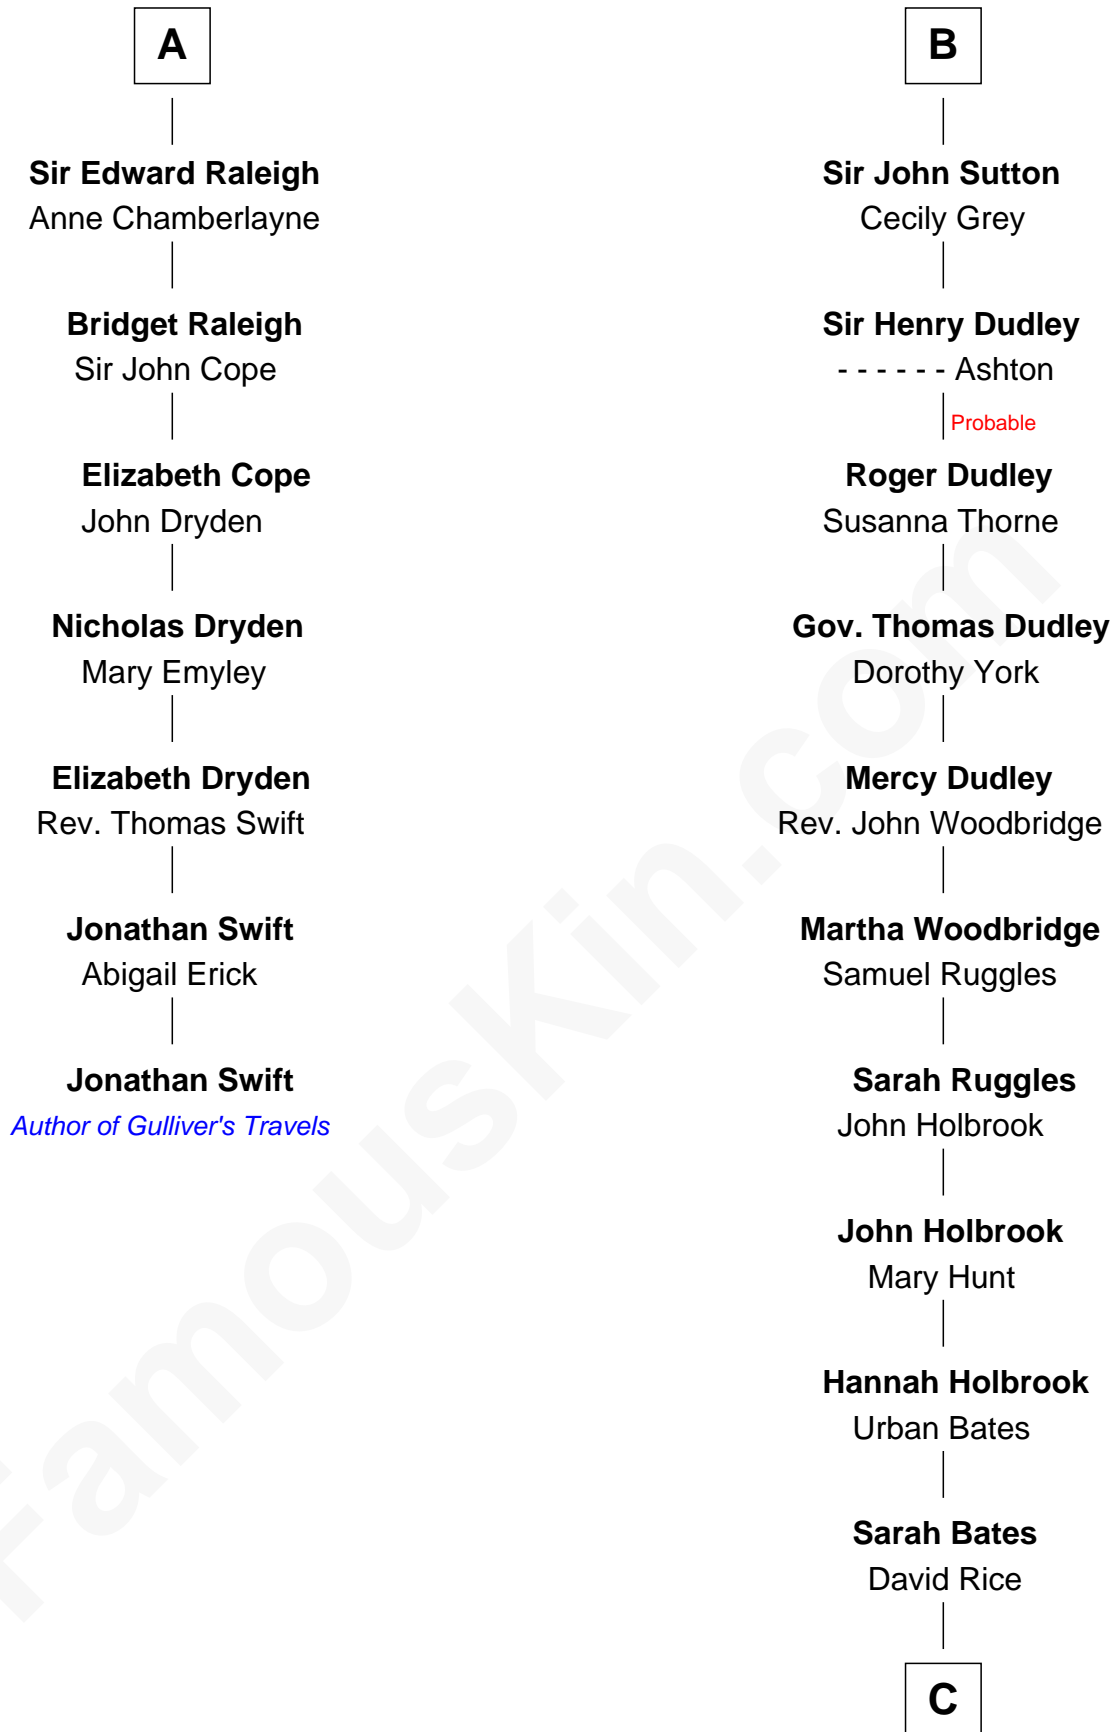

## Relationship Chart of

### Jonathan Swift

*Author of Gulliver's Travels*

13th cousin 5 times removed of

**William Marsh Rice**  
*Founder of Rice University*

**C**

**David Rice**  
Patty Hall

**William Marsh Rice**  
*Founder of Rice University*