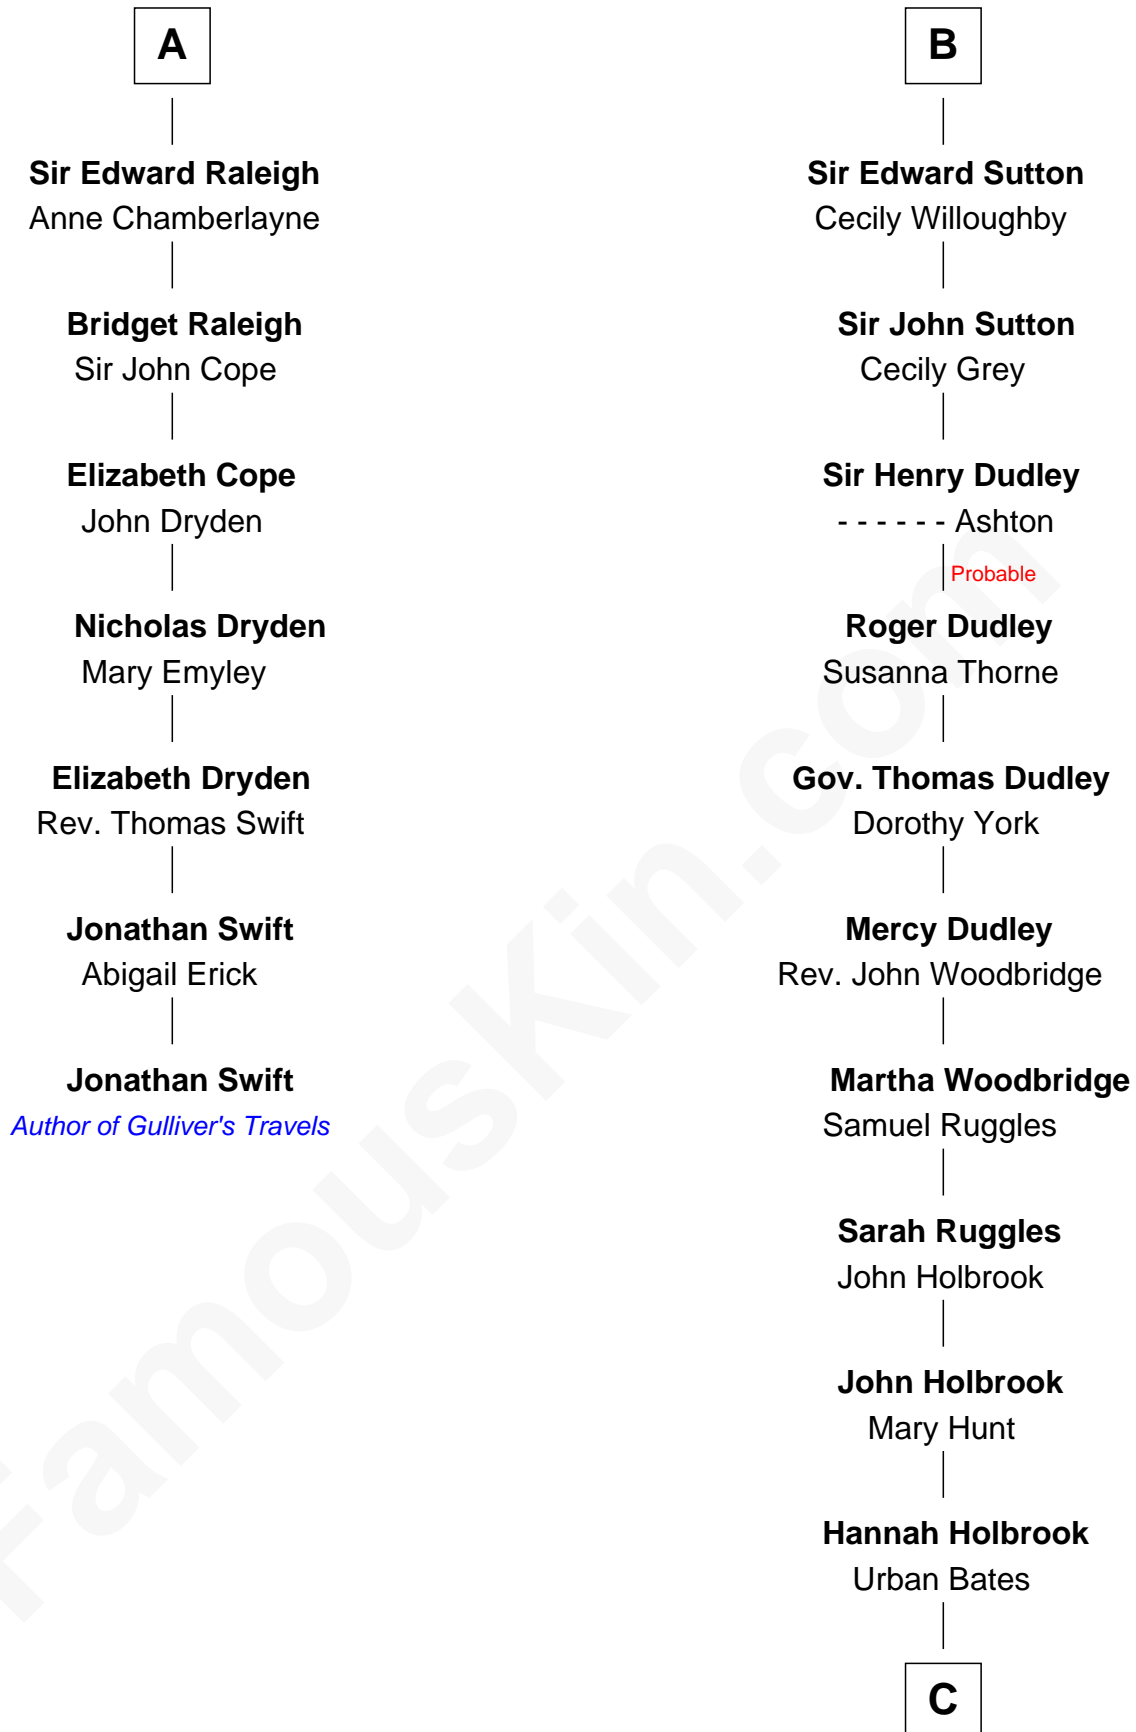

## Relationship Chart of

### Jonathan Swift

*Author of Gulliver's Travels*

13th cousin 6 times removed of

### William Marsh Rice

*Founder of Rice University*

**Sir Hugh le Despencer**

Isabella de Beauchamp

**C**

—  
**Sarah Bates**

David Rice

—  
**David Rice**

Patty Hall

—  
**William Marsh Rice**

*Founder of Rice University*

FamousKin.com