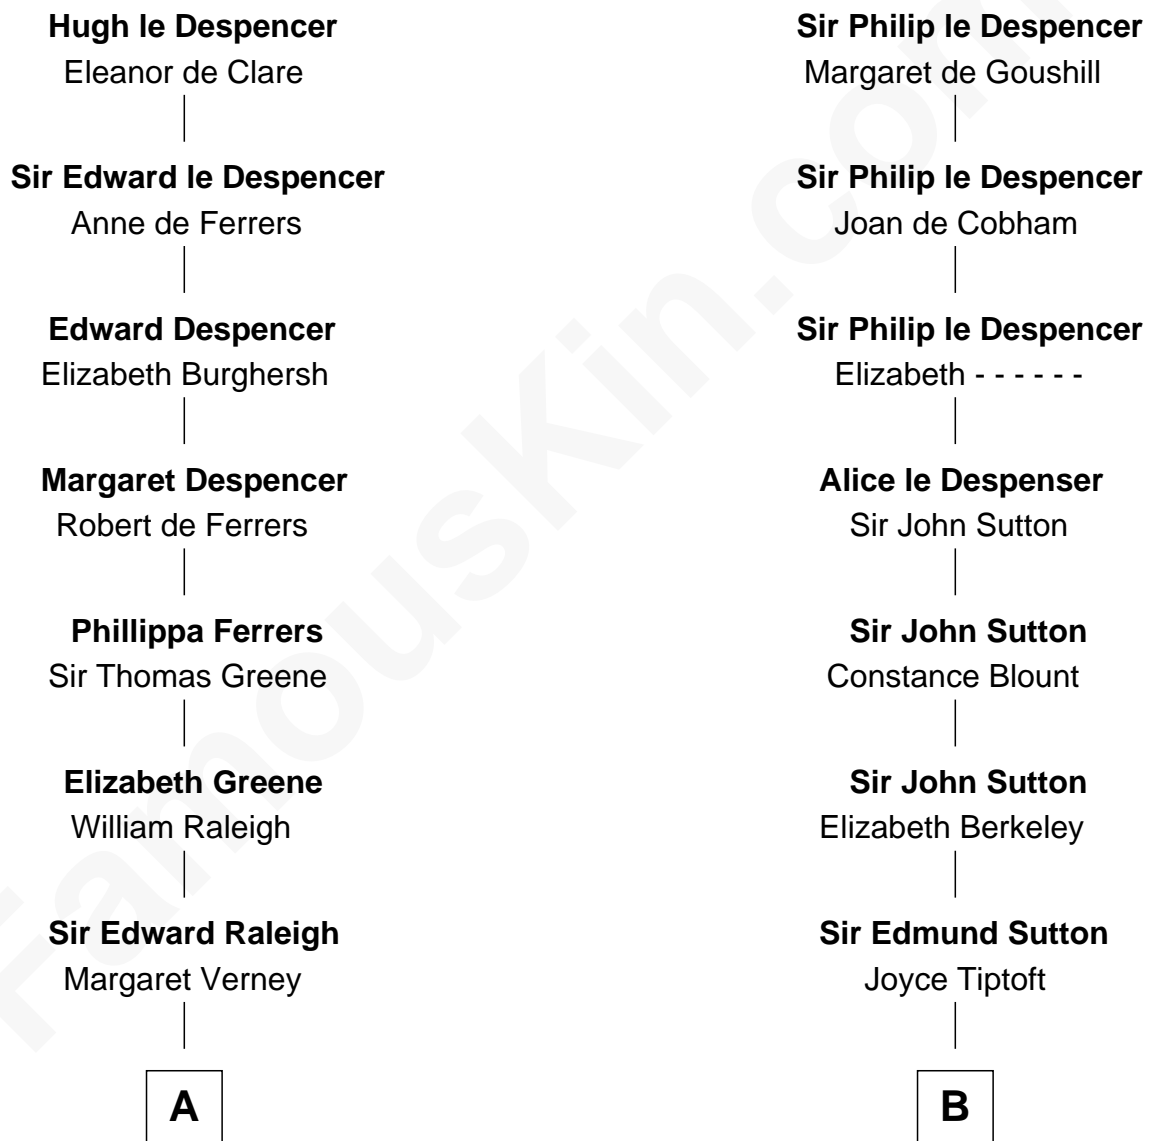

## Relationship Chart of

### Jonathan Swift

*Author of Gulliver's Travels*

13th cousin 6 times removed of

### William Marsh Rice

*Founder of Rice University*

**Sir Hugh le Despencer**

Isabella de Beauchamp

**C**

—  
**Sarah Bates**

David Rice

—  
**David Rice**

Patty Hall

—  
**William Marsh Rice**

*Founder of Rice University*

FamousKin.com