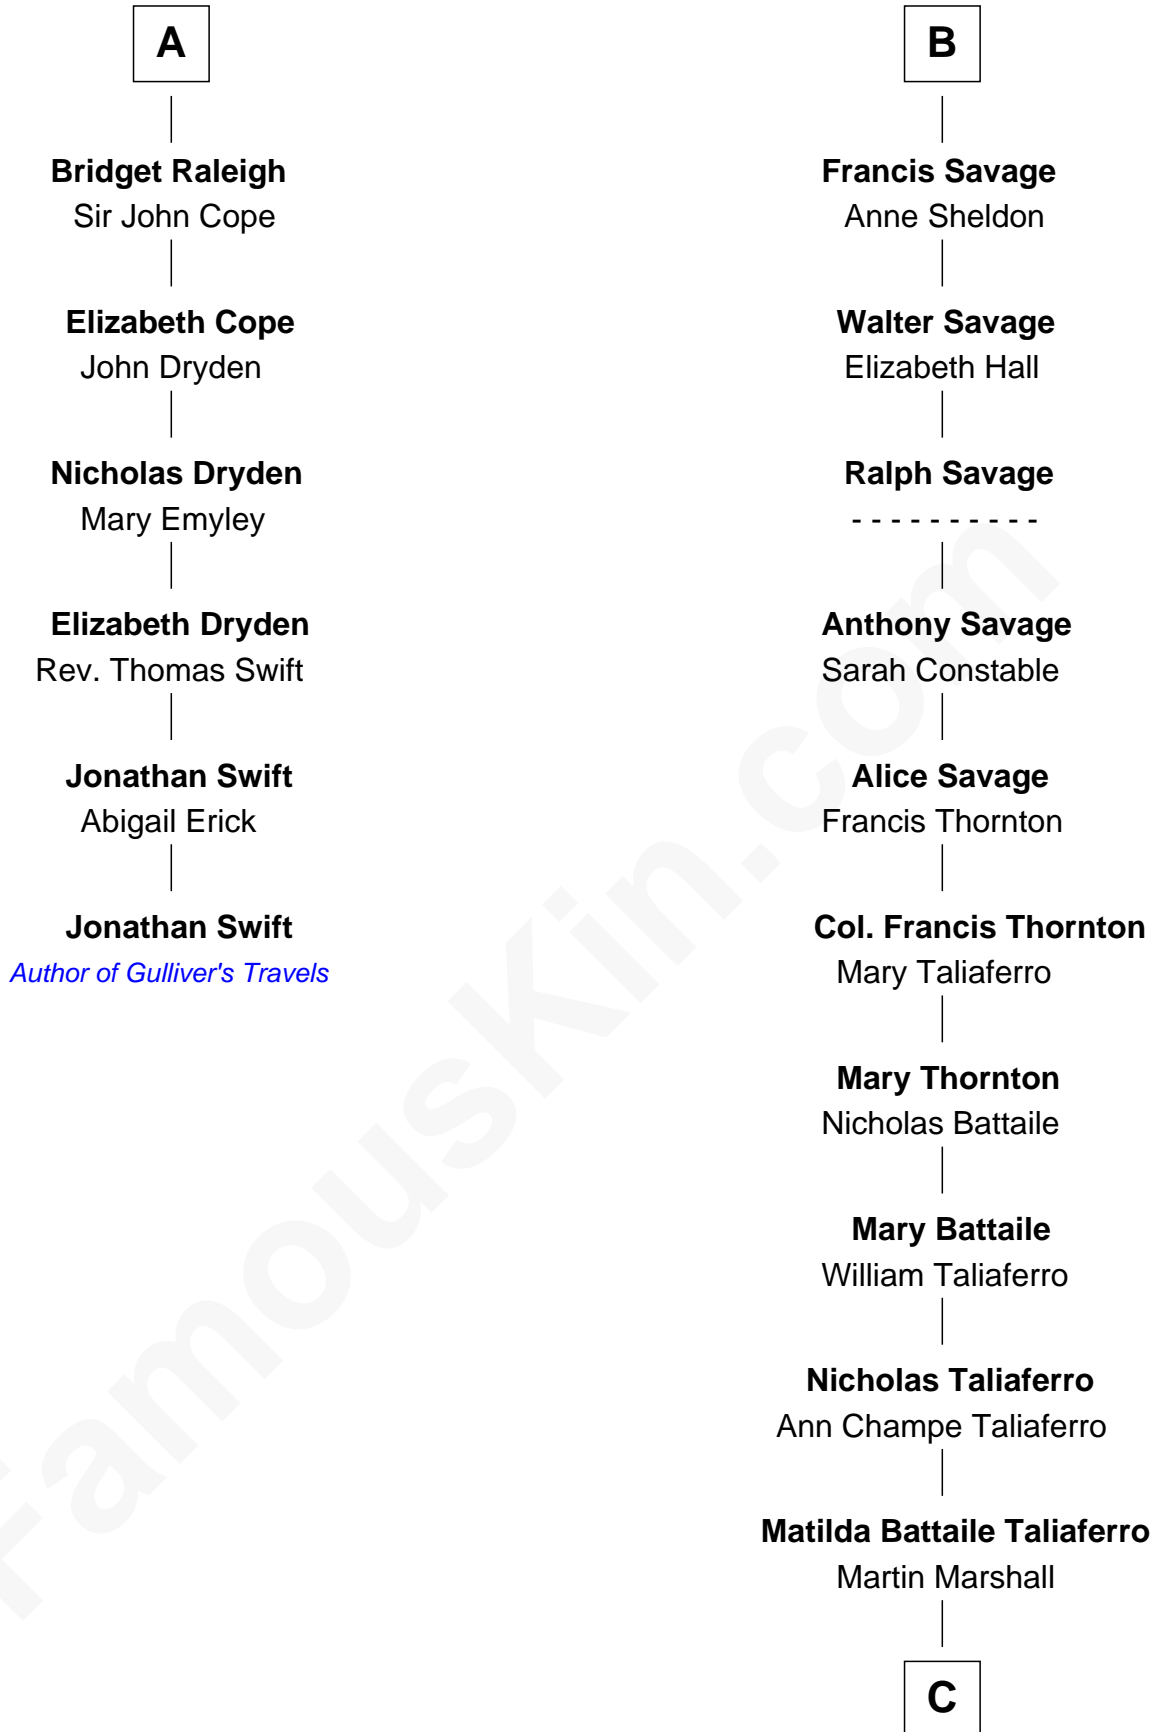

FamousKin.com

Relationship Chart of Jonathan Swift

Author of Gulliver's Travels

12th cousin 7 times removed of

General George C. Marshall

Author of "The Marshall Plan"

Edmund Fitzalan

Alice de Warenne

C

|
William Champe Marshall

Susan Myers

|
George Catlett Marshall

Laura Emily Bradford

|
General George C. Marshall

U.S. Army - World War II

FamousKin.com