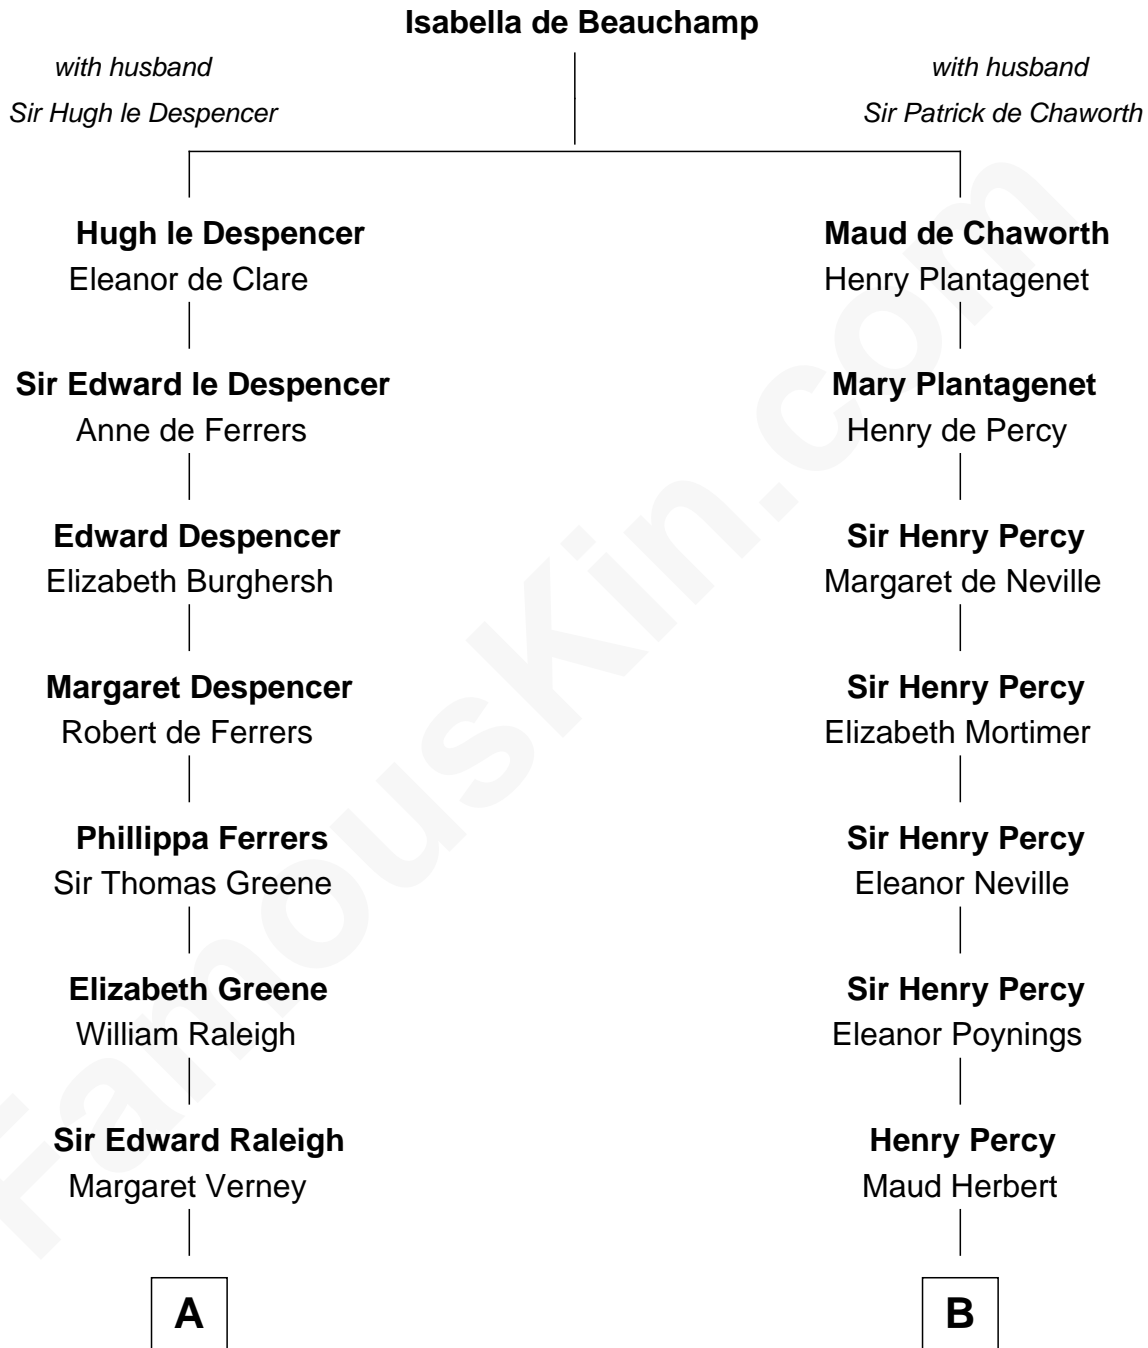

# FamousKin.com Relationship Chart of

**Jonathan Swift**

*Author of Gulliver's Travels*

13th cousin 8 times removed of

**Harry F. Byrd**

*50th Governor of Virginia*

**C**

**Thomas Taylor Byrd**

Mary Armistead

**Richard Evelyn Byrd**

Anne Harrison

**Col. William Byrd**

Jane Meriwether Rivers

**Richard Evelyn Byrd**

Eleanor Bolling Flood

**Harry F. Byrd**

*50th Governor of Virginia*

FamousKin.com