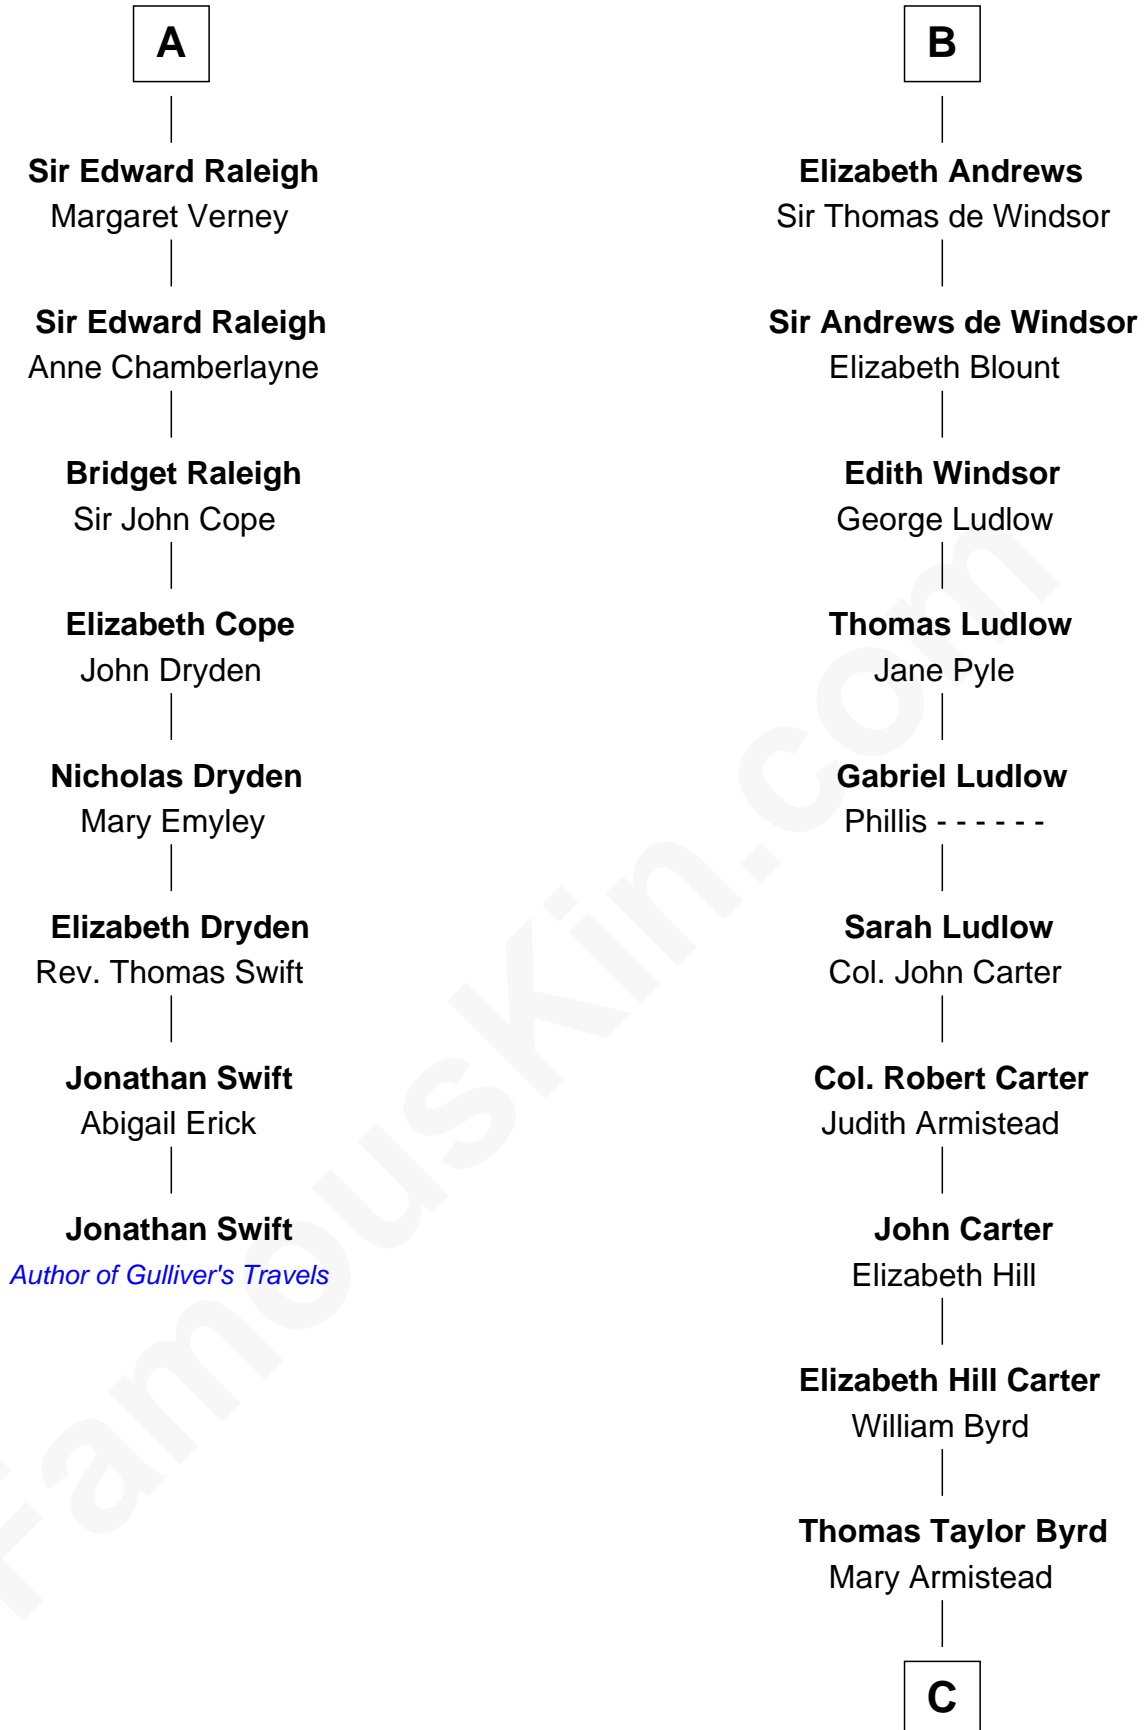

FamousKin.com Relationship Chart of

Jonathan Swift

Author of Gulliver's Travels

14th cousin 6 times removed of

Harry F. Byrd

50th Governor of Virginia

Sir Hugh le Despencer

Aveline Basset

Margaret Despencer

Robert de Ferrers

Phillippa Ferrers

Sir Thomas Greene

Elizabeth Greene

William Raleigh

A

Eleanor le Despencer

Catherine de Beaumont

Elizabeth Luttrell

John Stratton

Elizabeth Stratton

John Andrews

B

C

Richard Evelyn Byrd