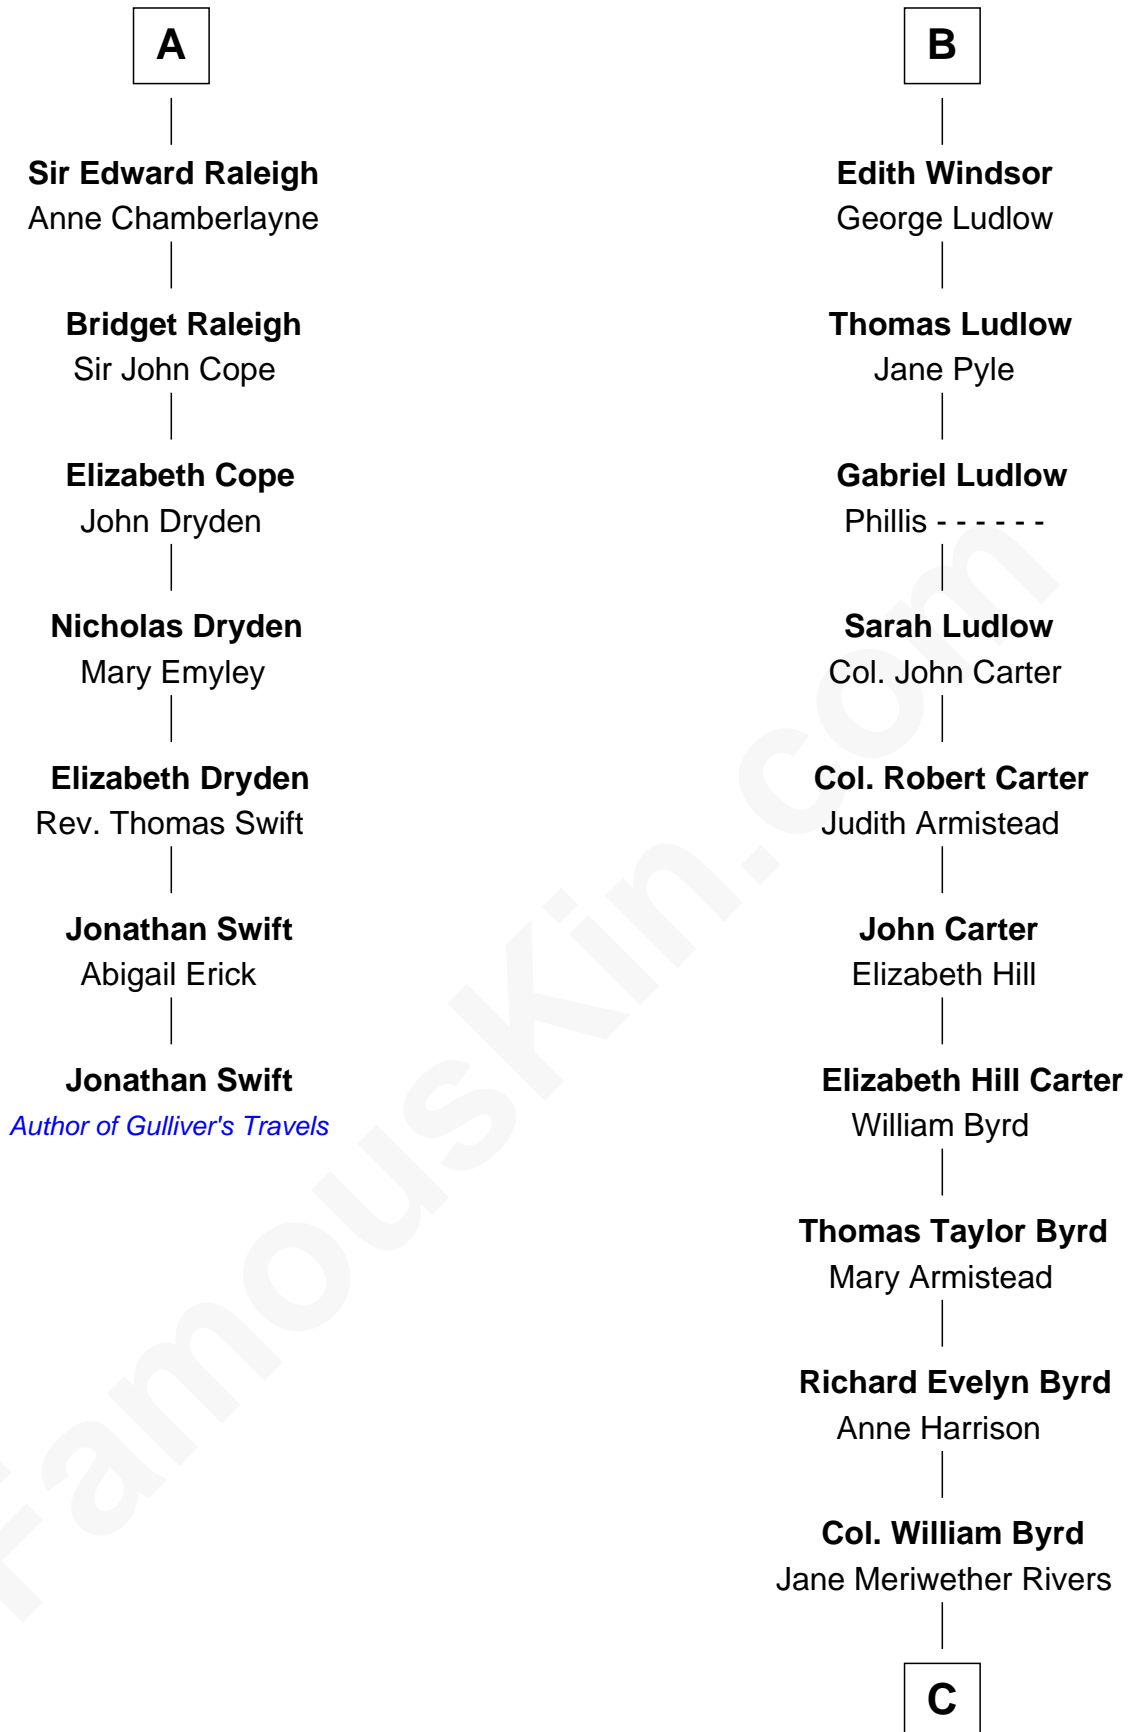

FamousKin.com Relationship Chart of

Jonathan Swift

Author of Gulliver's Travels

13th cousin 5 times removed of

Harry F. Byrd

50th Governor of Virginia

Humphrey de Bohun

Elizabeth Plantagenet

Eleanor de Bohun

Sir James le Boteler

Pernel le Boteler

Sir Gilbert Talbot

Sir Richard Talbot

Ankaret le Strange

Mary Talbot

Sir Thomas Greene

John Andrews

Elizabeth Andrews

Sir Thomas de Windsor

Sir Andrews de Windsor

Elizabeth Blount

B

C

Richard Evelyn Byrd
Eleanor Bolling Flood