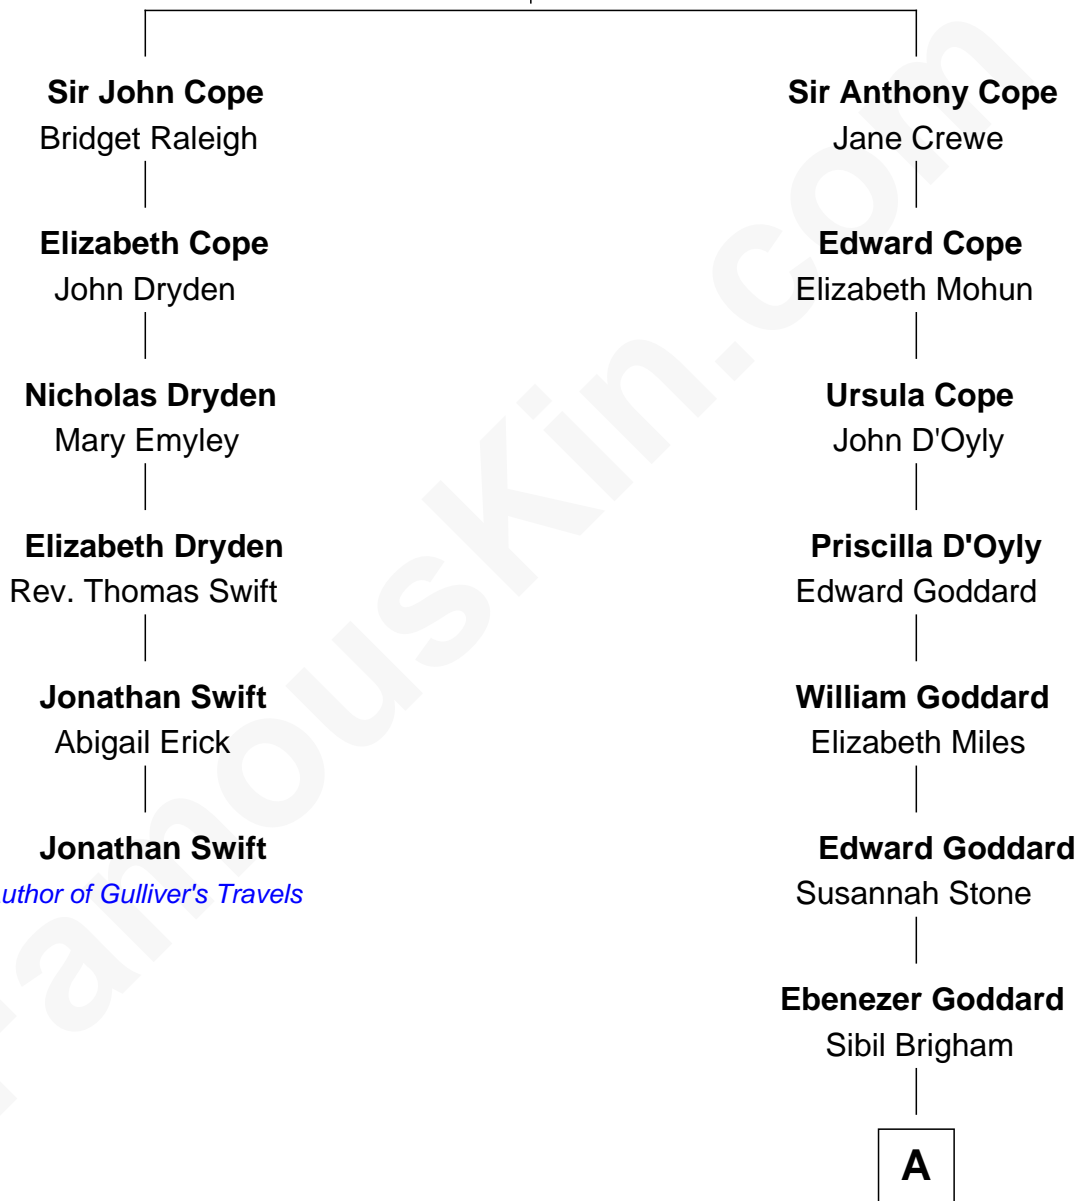

FamousKin.com Relationship Chart of

Jonathan Swift

Author of Gulliver's Travels

5th cousin 4 times removed of

Brigham Young

2nd President of the Mormon Church

Sir William Cope

Jane Spencer