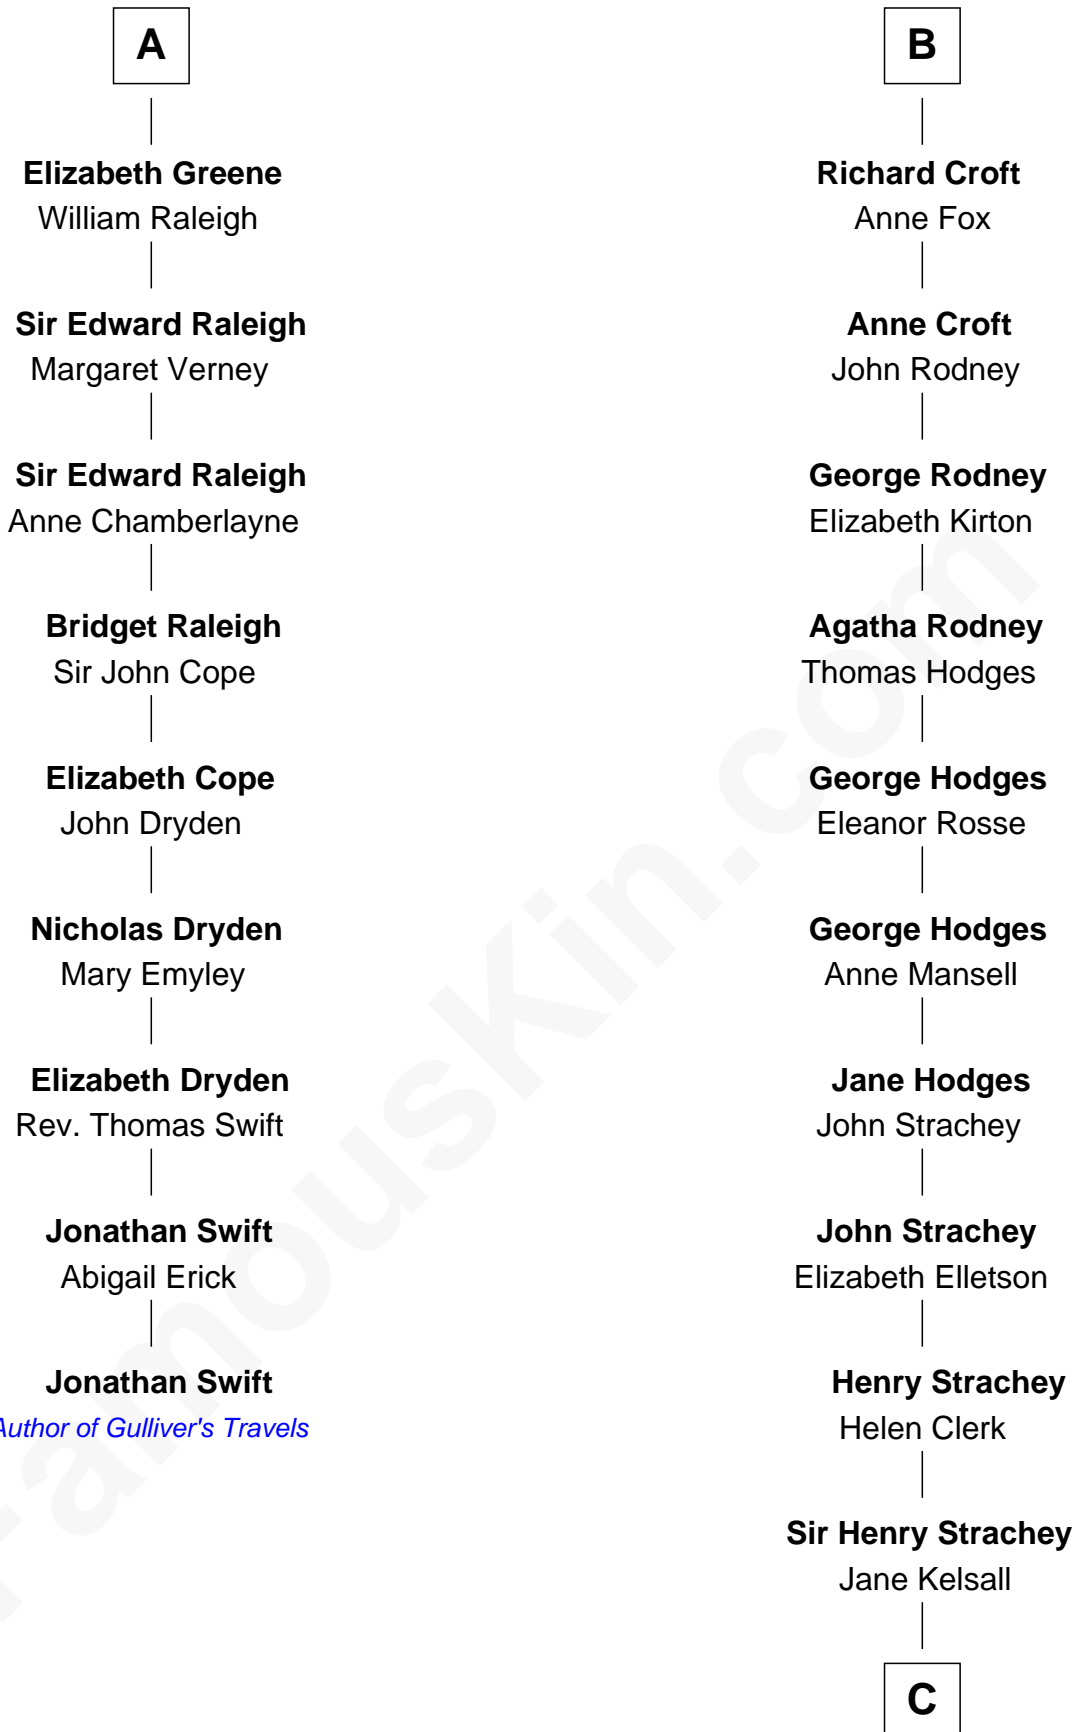

FamousKin.com

Relationship Chart of

Jonathan Swift

Author of Gulliver's Travels

15th cousin 4 times removed of

Lytton Strachey

Author and Co-Founder of Bloomsbury Group

Sir Roger de Somery

Owen Glendower

Margaret Hanmer

Janet ferch Owain

Sir John de Croft

William de Croft

Margaret Walwyn

B

C