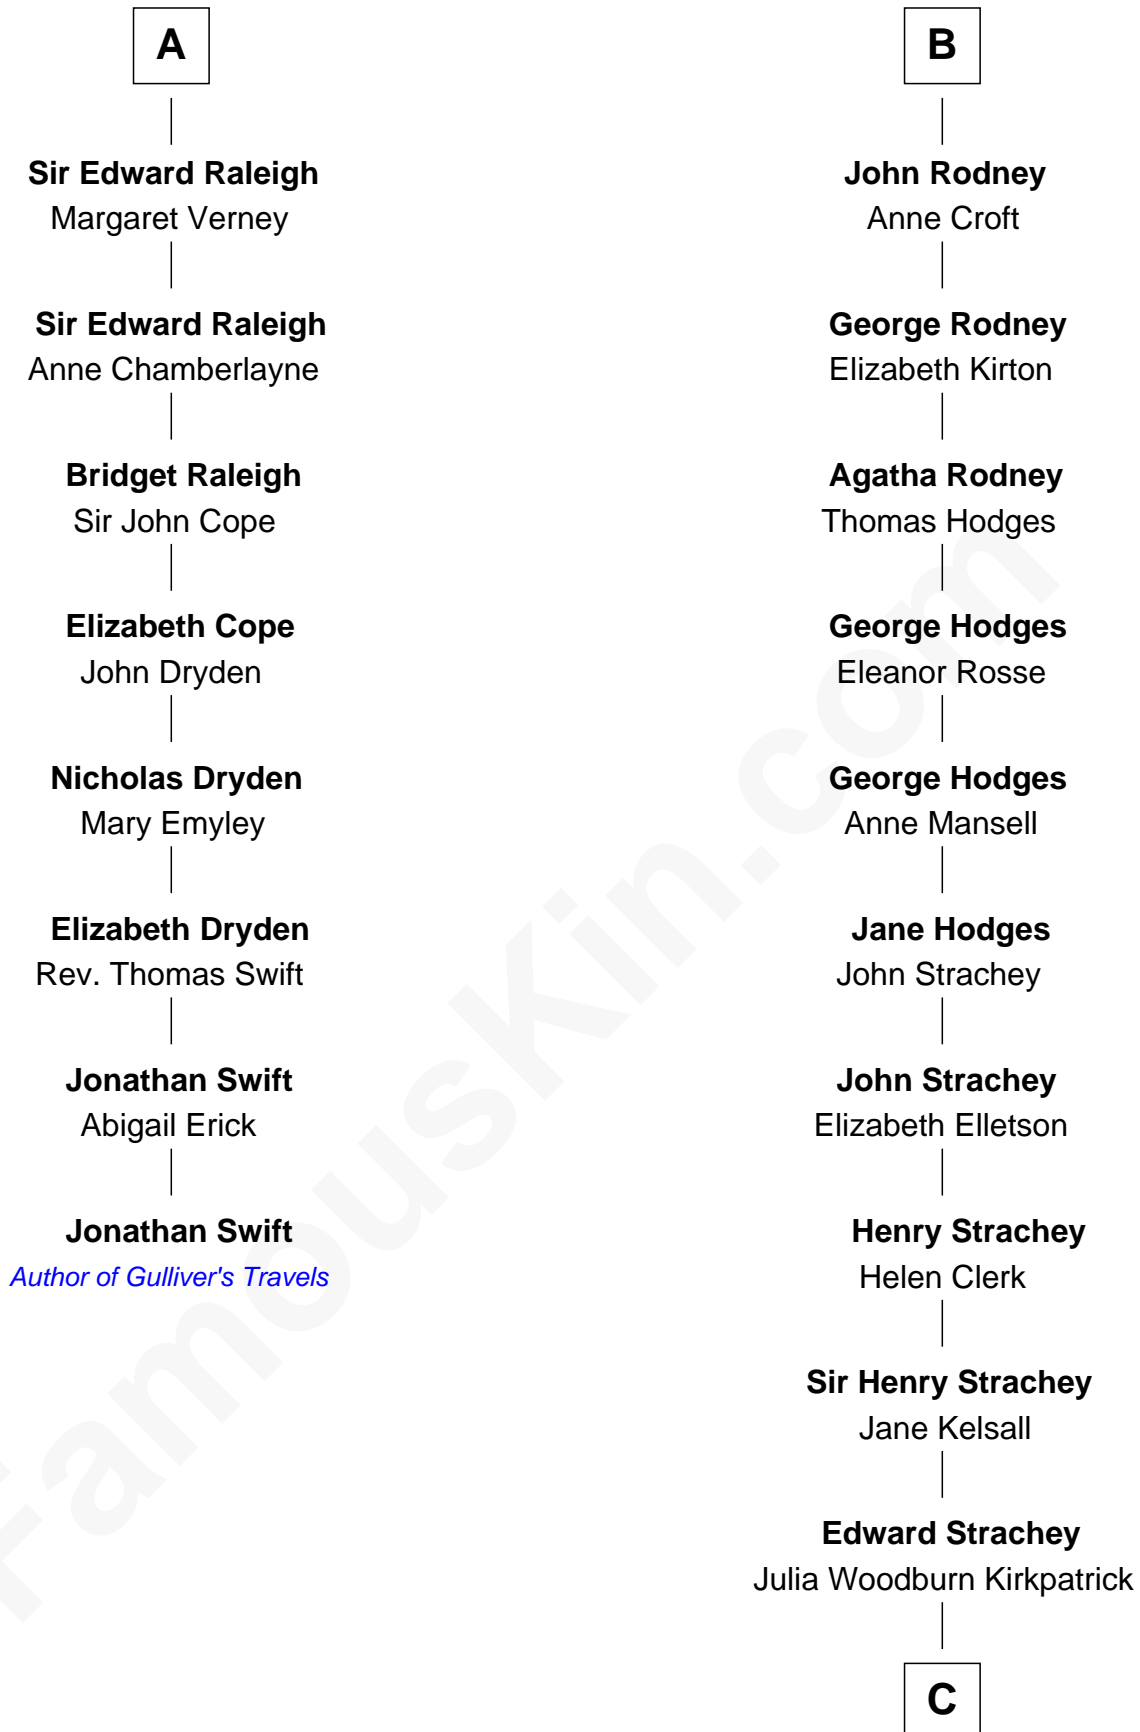

FamousKin.com Relationship Chart of

Jonathan Swift

Author of Gulliver's Travels

14th cousin 4 times removed of

Lytton Strachey

Author and Co-Founder of Bloomsbury Group

Sir Hugh le Despencer

Aveline Basset

Sir Hugh le Despencer

Isabella de Beauchamp

Hugh le Despencer

Eleanor de Clare

Sir Edward le Despencer

Anne de Ferrers

Edward Despencer

Elizabeth Burghersh

Margaret Despencer

Robert de Ferrers

Phillippa Ferrers

Sir Thomas Greene

Elizabeth Greene

William Raleigh

A

Eleanor le Despencer

Sir Walter Hungerford

Margaret Hungerford

Sir Walter Rodney

Thomas Rodney

Isabel - - - - -

B

C

—
Sir Richard Strachey