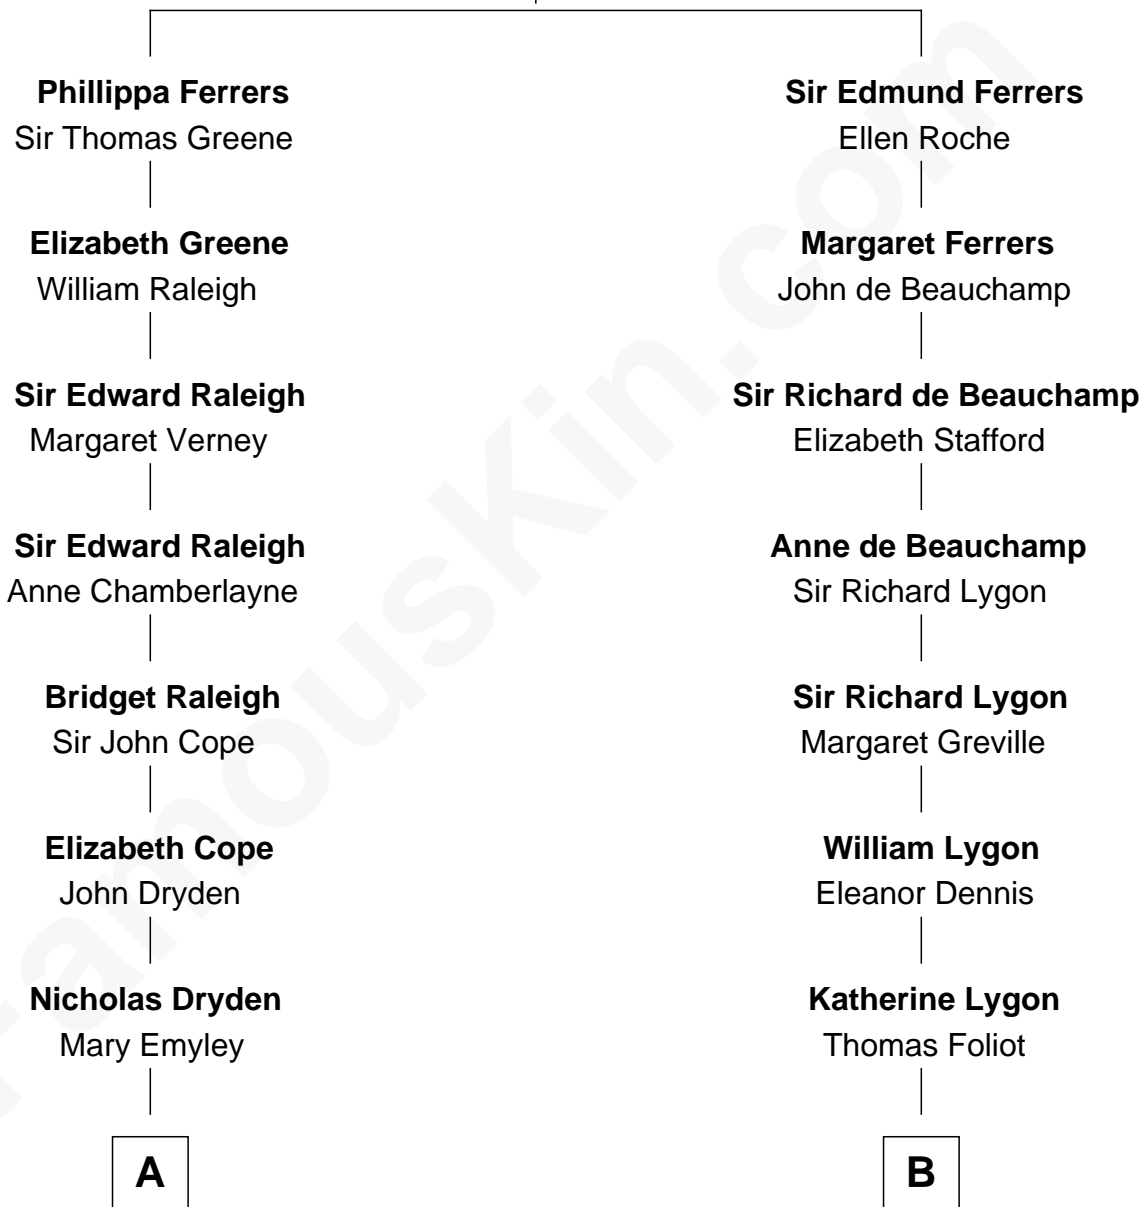

FamousKin.com Relationship Chart of

Jonathan Swift

Author of Gulliver's Travels

9th cousin 10 times removed of

Sarah Ferguson

Duchess of York

Robert de Ferrers
Margaret Despencer

C

Andrew Henry Ferguson
Marian Louisa Montagu-Douglas-Scott

Ronald Ivor Ferguson
Susan Mary Wright

Sarah Ferguson
Duchess of York

FamousKin.com