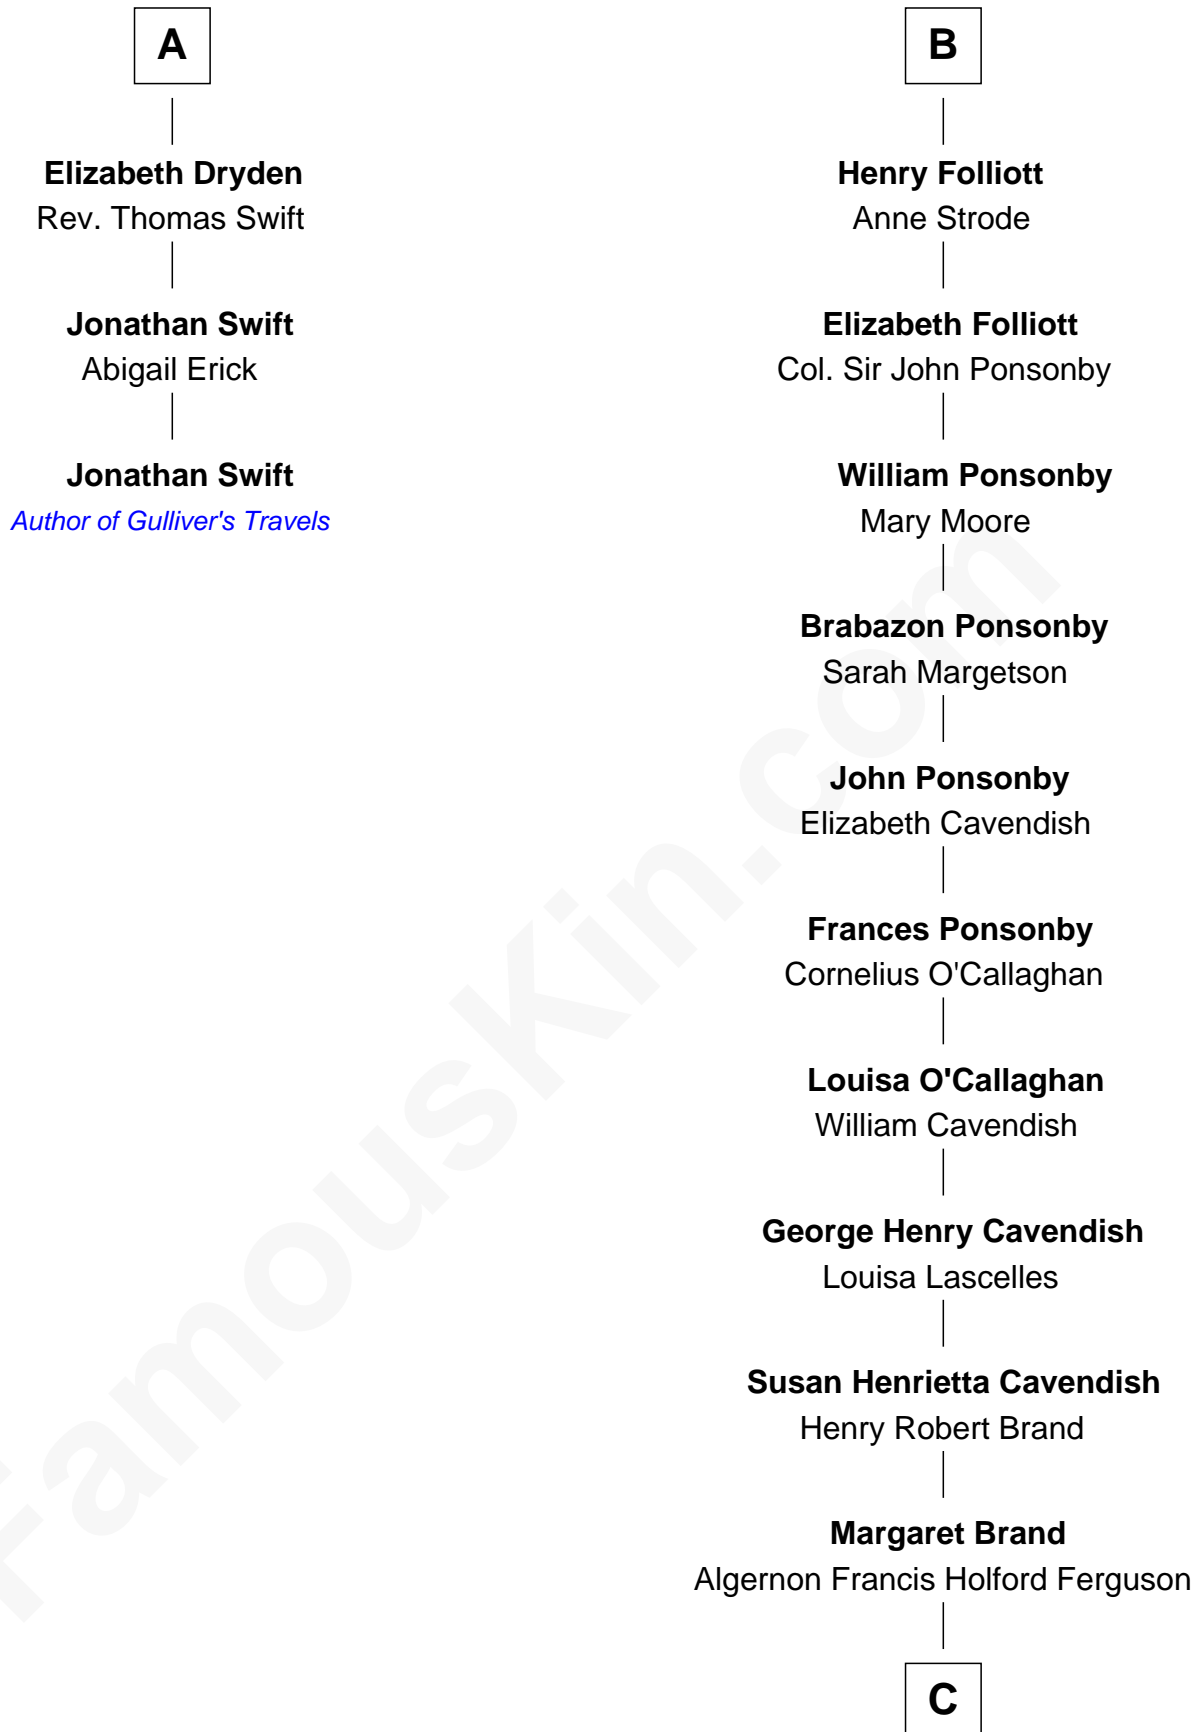

FamousKin.com Relationship Chart of

Jonathan Swift

Author of Gulliver's Travels

9th cousin 10 times removed of

Sarah Ferguson

Duchess of York

Robert de Ferrers
Margaret Despencer

C

Andrew Henry Ferguson
Marian Louisa Montagu-Douglas-Scott

Ronald Ivor Ferguson
Susan Mary Wright

Sarah Ferguson
Duchess of York

FamousKin.com