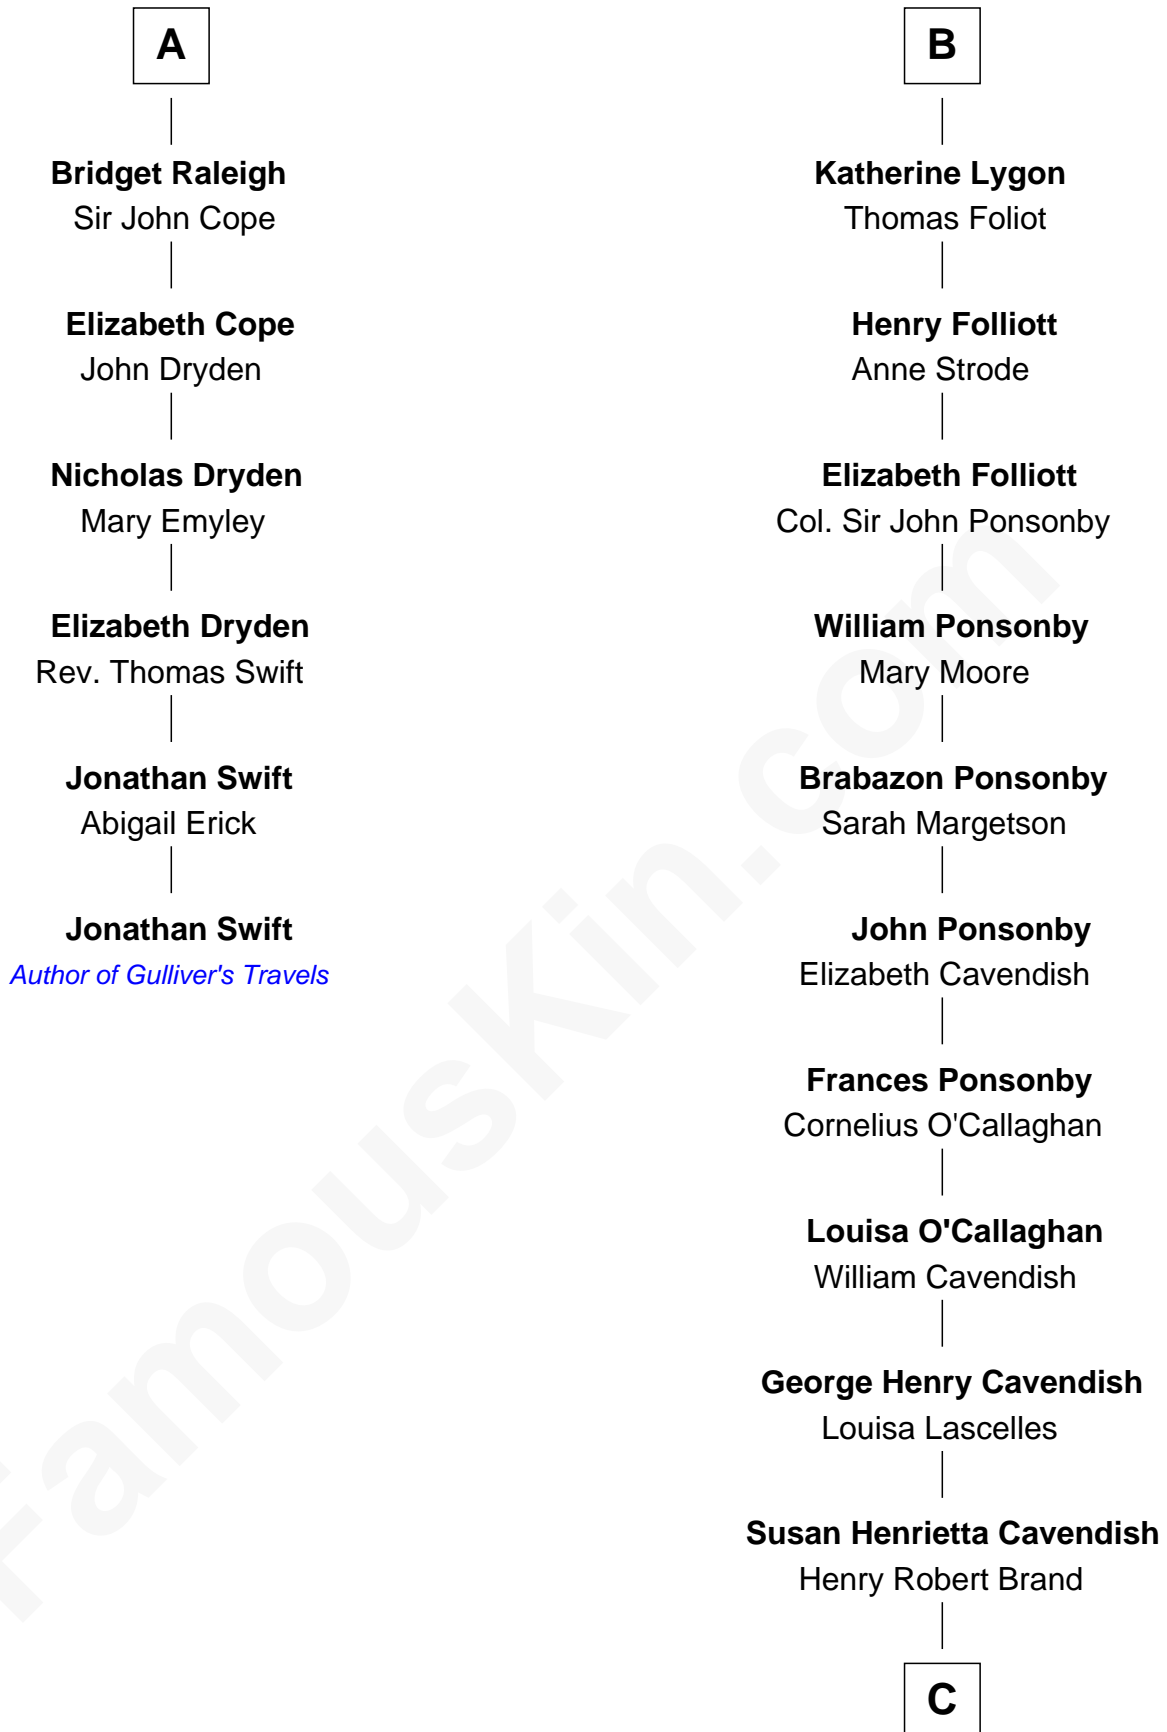

FamousKin.com Relationship Chart of

Jonathan Swift

Author of Gulliver's Travels

12th cousin 8 times removed of

Sarah Ferguson

Duchess of York

Edmund Fitzalan

Alice de Warenne

C

Margaret Brand

Algernon Francis Holford Ferguson

Andrew Henry Ferguson

Marian Louisa Montagu-Douglas-Scott

Ronald Ivor Ferguson

Susan Mary Wright

Sarah Ferguson