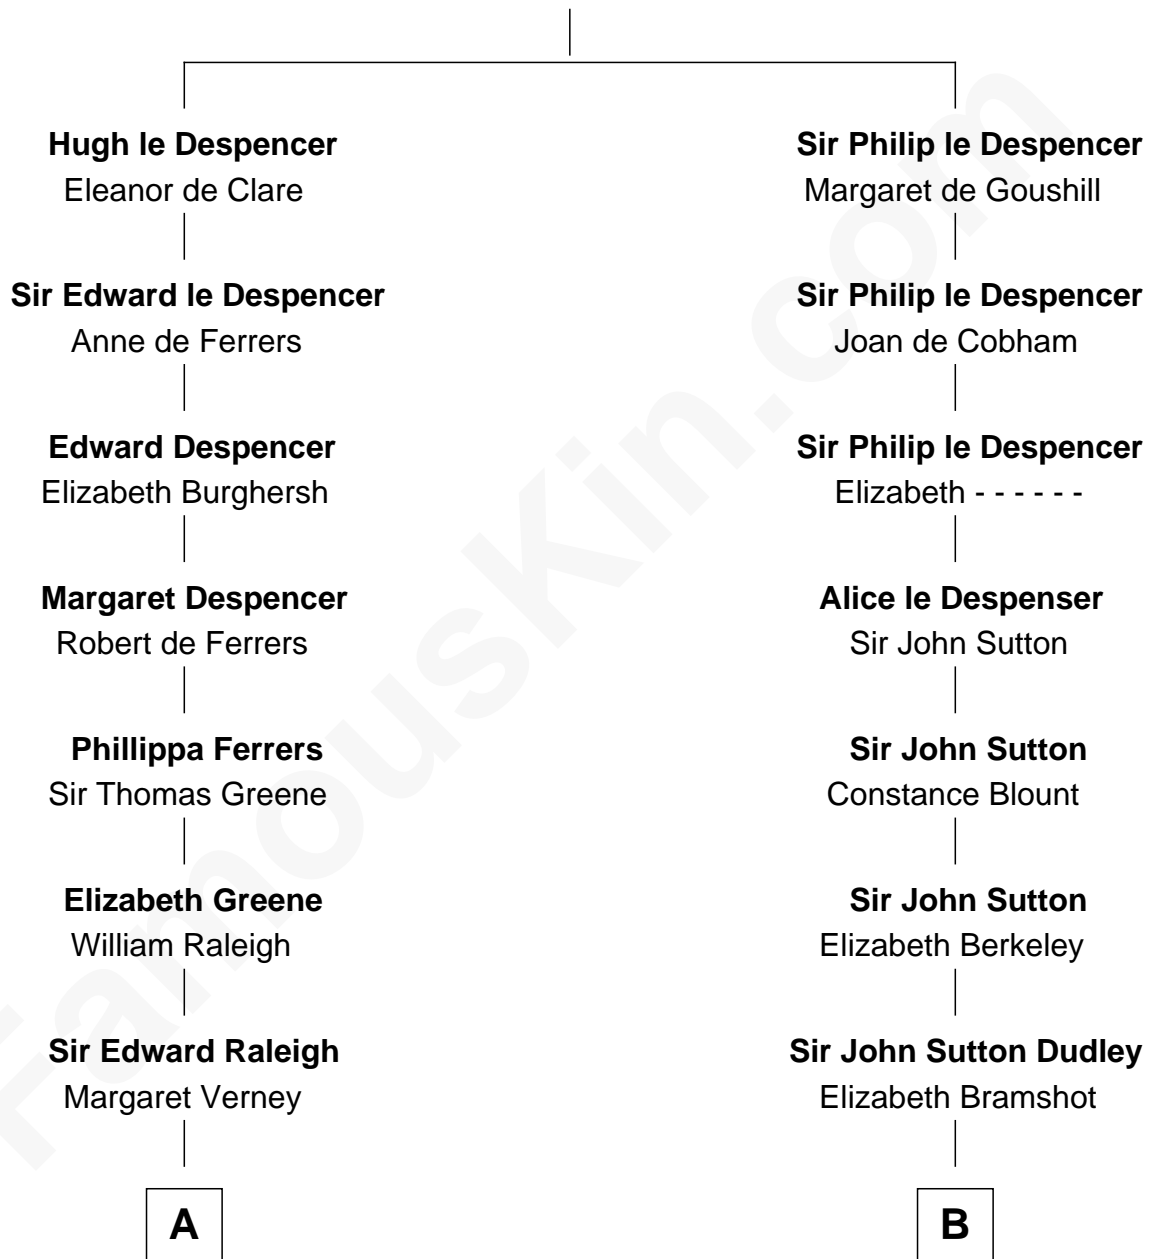

FamousKin.com Relationship Chart of

Jonathan Swift

Author of Gulliver's Travels

13th cousin 3 times removed of

DeWitt Clinton

6th Governor of New York

Sir Hugh le Despencer

Isabella de Beauchamp

A

Sir Edward Raleigh
Anne Chamberlayne

Bridget Raleigh
Sir John Cope

Elizabeth Cope
John Dryden

Nicholas Dryden
Mary Emyley

Elizabeth Dryden
Rev. Thomas Swift

Jonathan Swift
Abigail Erick

Jonathan Swift
Author of Gulliver's Travels

B

Edmund Dudley
Elizabeth Grey

Elizabeth Dudley
William Stourton

Ursula Stourton
Sir Edward Clinton

Sir Henry Clinton
Elizabeth Morrison

Sir Henry Clinton alias Fynes
Elizabeth Hickman

William Clinton
Elizabeth Kennedy

James Clinton
Elizabeth Smith

Charles Clinton
Elizabeth Denniston

Gen. James Clinton
Mary DeWitt

DeWitt Clinton
6th Governor of New York