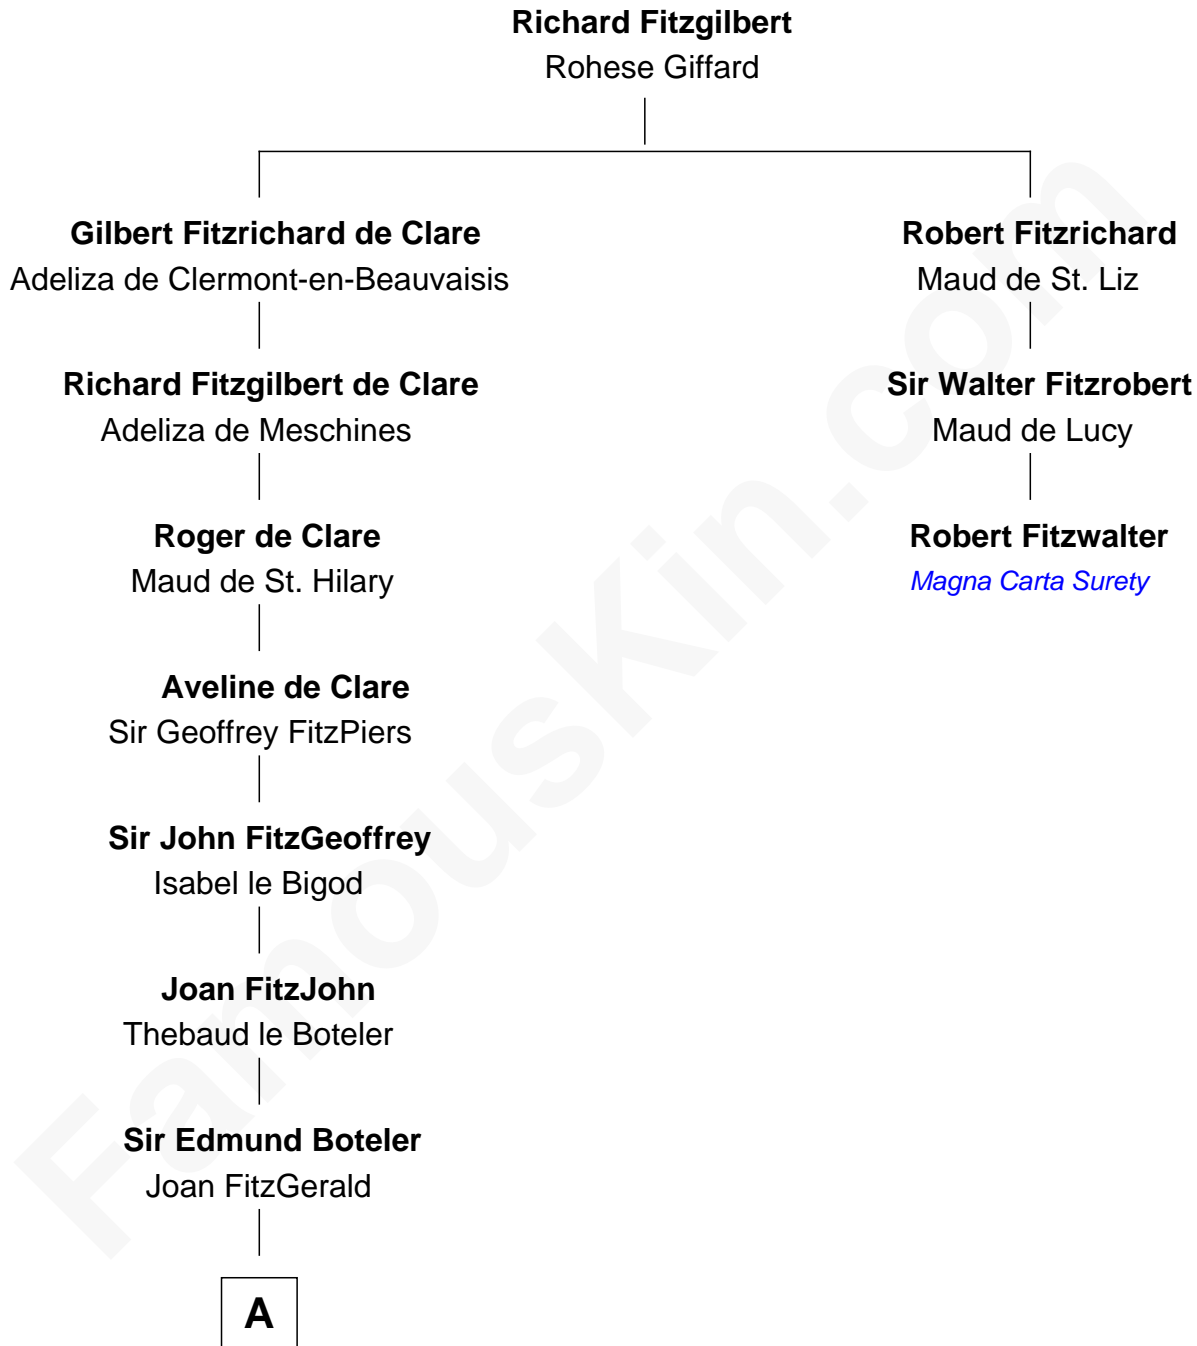

# FamousKin.com Relationship Chart of

**Jonathan Swift**

*Author of Gulliver's Travels*

2nd cousin 18 times removed of

**Robert Fitzwalter**

*Magna Carta Surety*

**B**

—  
**Nicholas Dryden**

Mary Emyley

—  
**Elizabeth Dryden**

Rev. Thomas Swift

—  
**Jonathan Swift**

Abigail Erick

—  
**Jonathan Swift**

*Author of Gulliver's Travels*

FamousKin.com