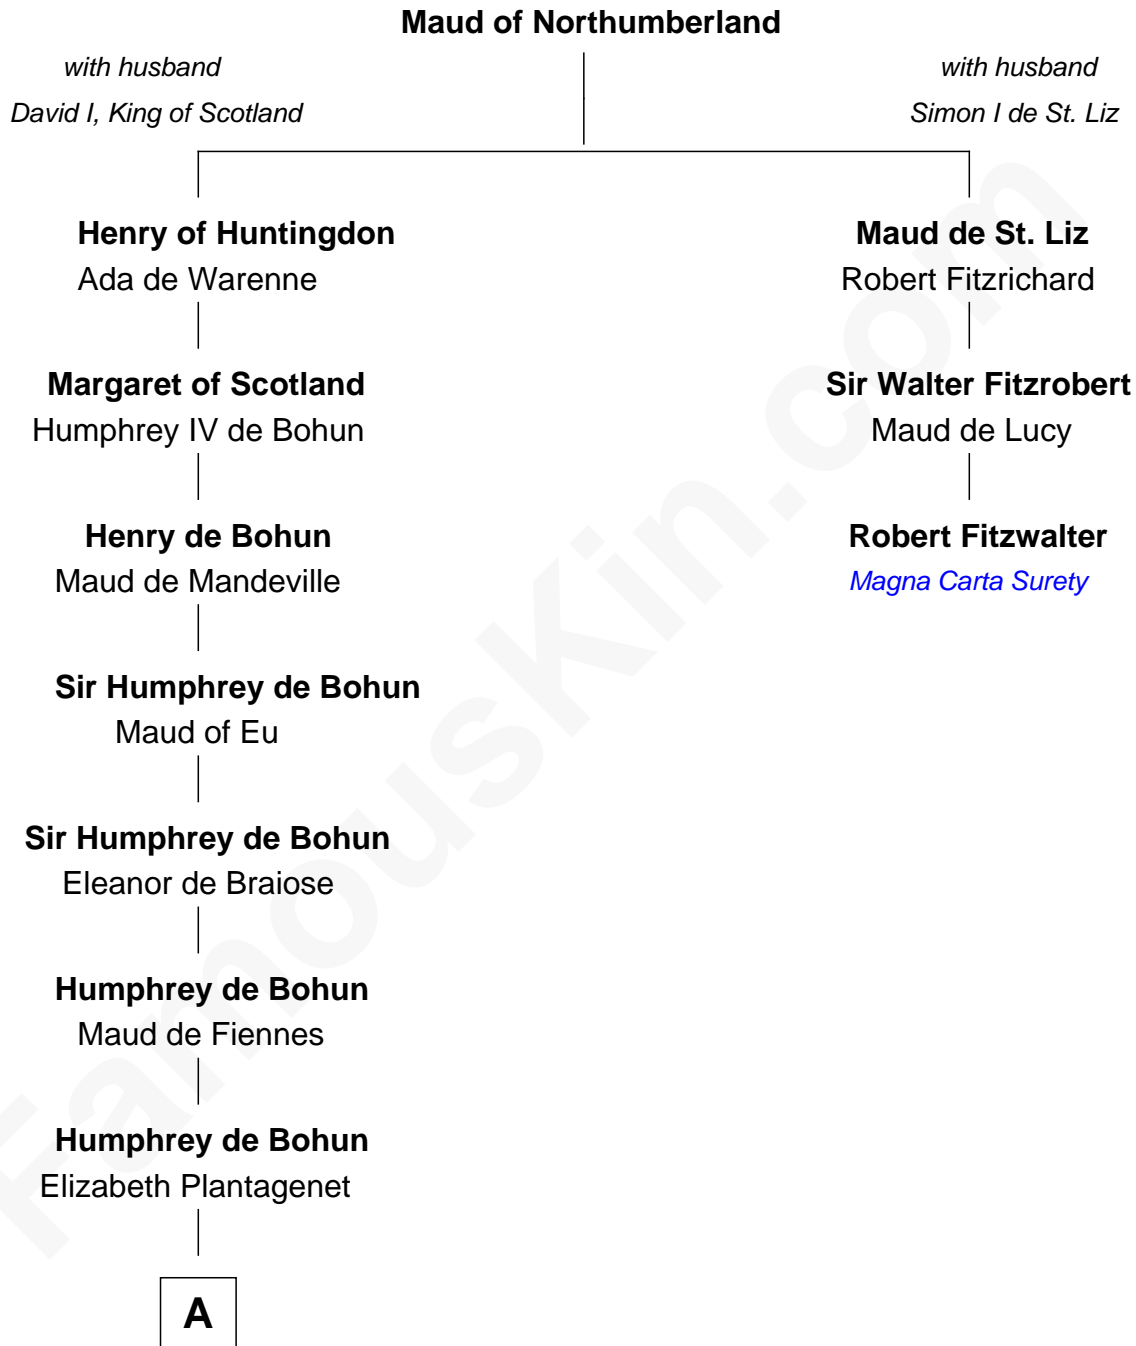

FamousKin.com Relationship Chart of

Jonathan Swift

Author of Gulliver's Travels

2nd cousin 18 times removed of

Robert Fitzwalter

Magna Carta Surety

A

Eleanor de Bohun
Sir James le Boteler

Pernel le Boteler
Sir Gilbert Talbot

Sir Richard Talbot
Ankaret le Strange

Mary Talbot
Sir Thomas Greene

Sir Thomas Greene
Phillippa Ferrers

Elizabeth Greene
William Raleigh

Sir Edward Raleigh
Margaret Verney