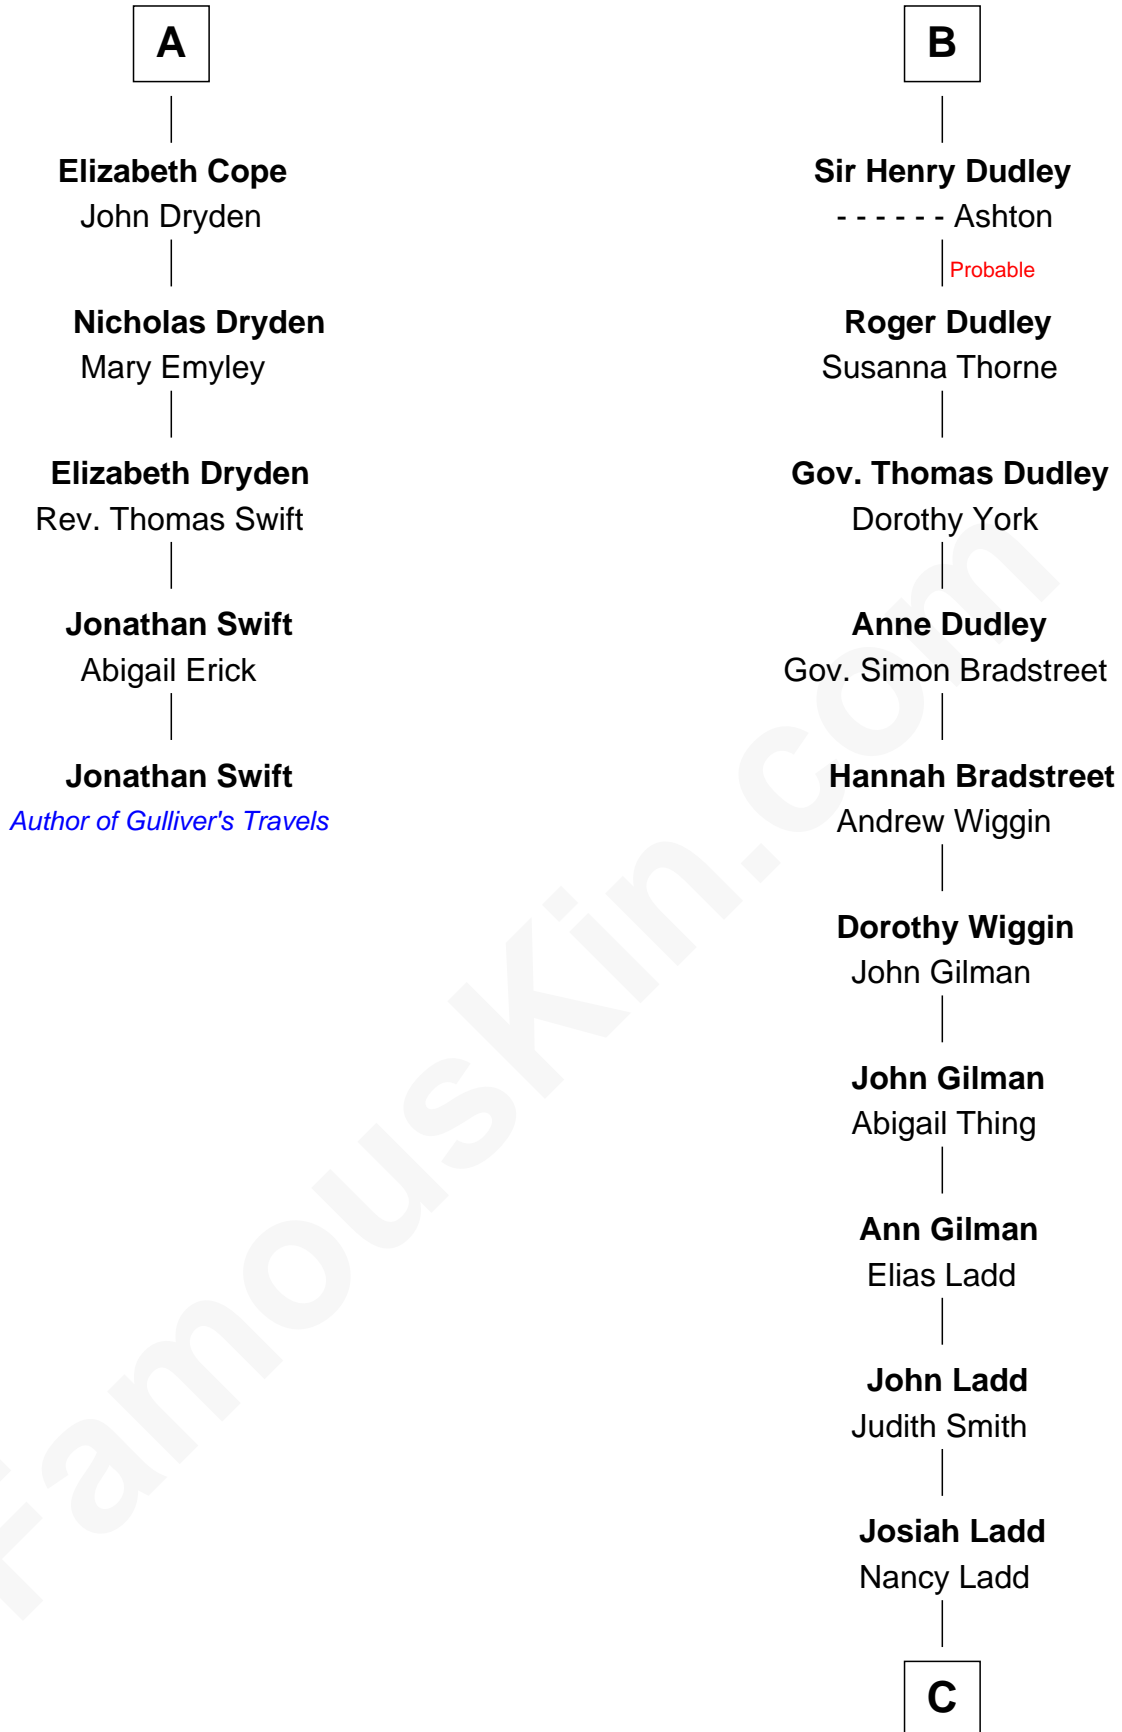

# FamousKin.com Relationship Chart of

**Jonathan Swift**

*Author of Gulliver's Travels*

11th cousin 9 times removed of

**Alan Ladd**

*Movie Actor*

**C**

**Alvaro Ladd**  
Nancy Shotwell

**Oscar F. Ladd**  
Julia Henrietta Meigs

**Alan Harwood Ladd**  
Selina Raleigh

**Alan Ladd**  
*Movie Actor*

FamousKin.com