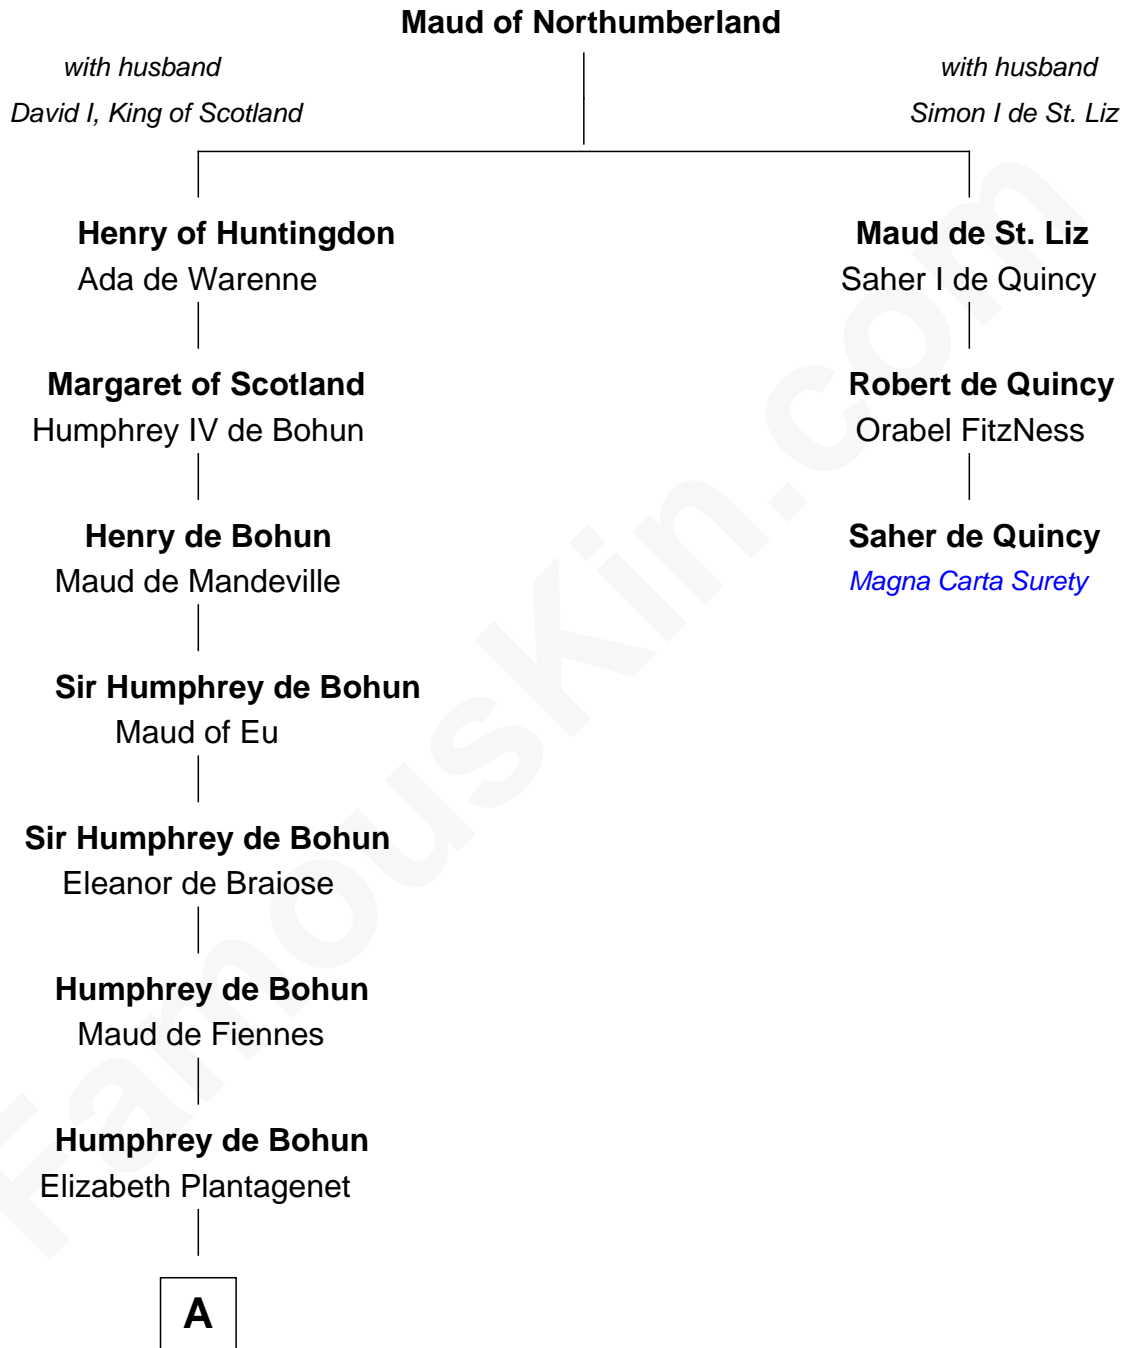

FamousKin.com Relationship Chart of

Jonathan Swift

Author of Gulliver's Travels

2nd cousin 18 times removed of

Saher de Quincy

Magna Carta Surety

A

Eleanor de Bohun
Sir James le Boteler

Pernel le Boteler
Sir Gilbert Talbot

Sir Richard Talbot
Ankaret le Strange

Mary Talbot
Sir Thomas Greene

Sir Thomas Greene
Phillippa Ferrers

Elizabeth Greene
William Raleigh

Sir Edward Raleigh
Margaret Verney