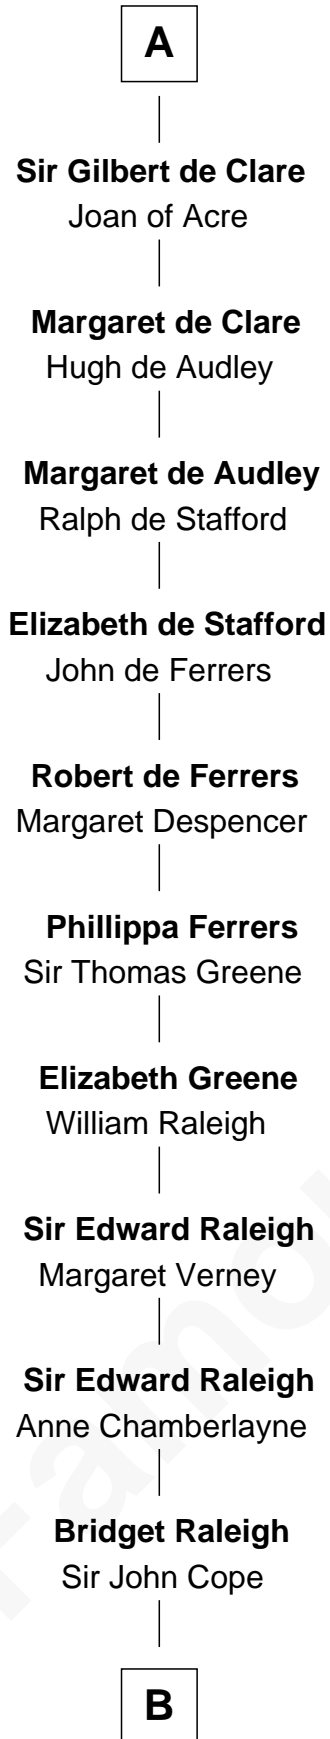

FamousKin.com Relationship Chart of

Jonathan Swift

Author of Gulliver's Travels

1st cousin 20 times removed of

King Louis VI

King of France

Henry I, King of France

Anne of Kiev

B

—
Elizabeth Cope

John Dryden

—
Nicholas Dryden

Mary Emyley

—
Elizabeth Dryden

Rev. Thomas Swift

—
Jonathan Swift

Abigail Erick

—
Jonathan Swift

Author of Gulliver's Travels

FamousKin.com