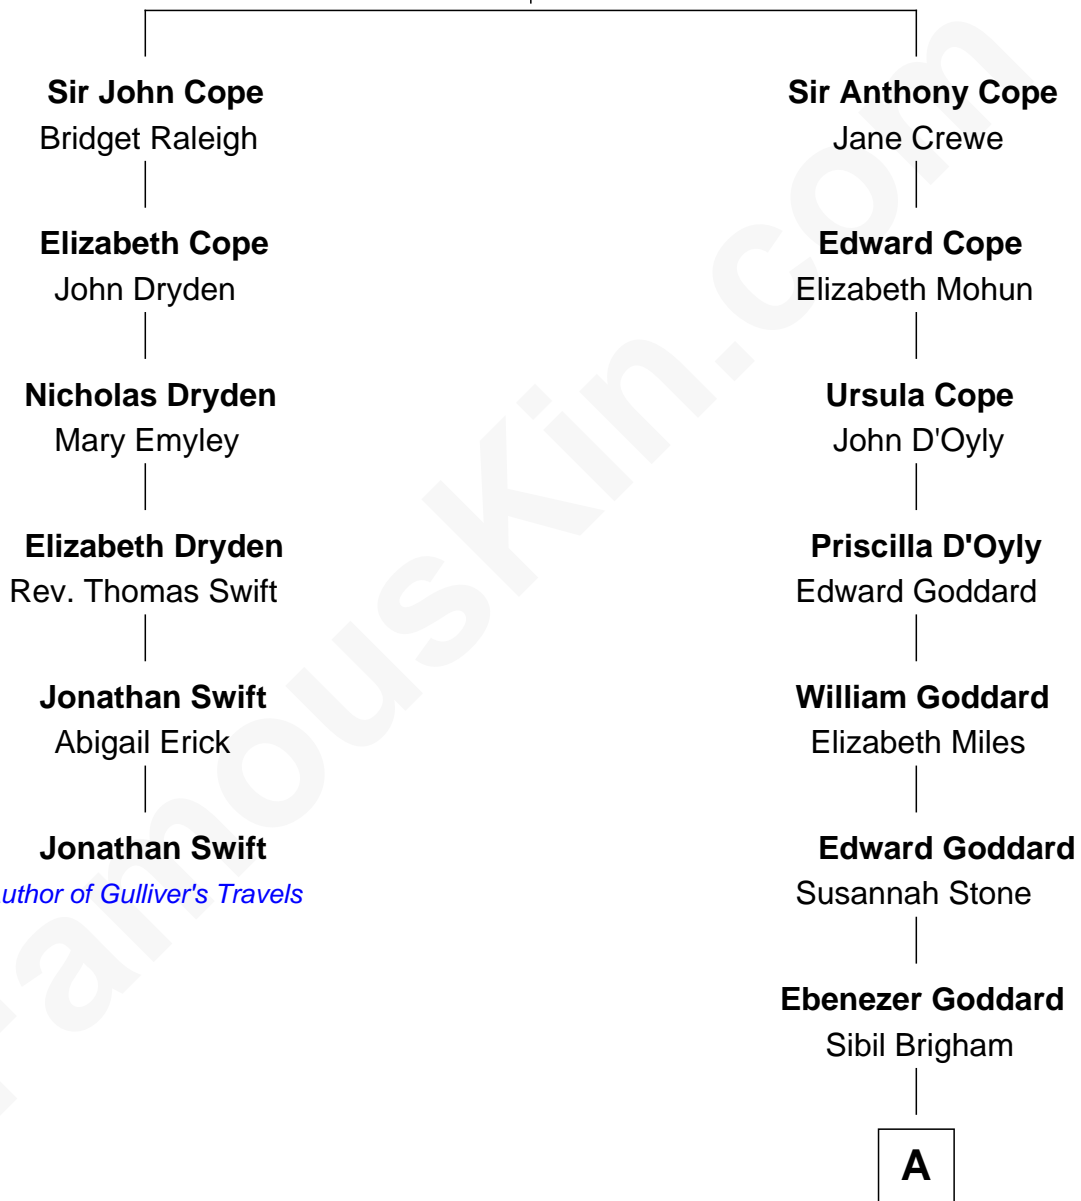

FamousKin.com Relationship Chart of

Jonathan Swift

Author of Gulliver's Travels

5th cousin 5 times removed of

Julius Sterling Morton

Founder of Arbor Day

Sir William Cope

Jane Spencer