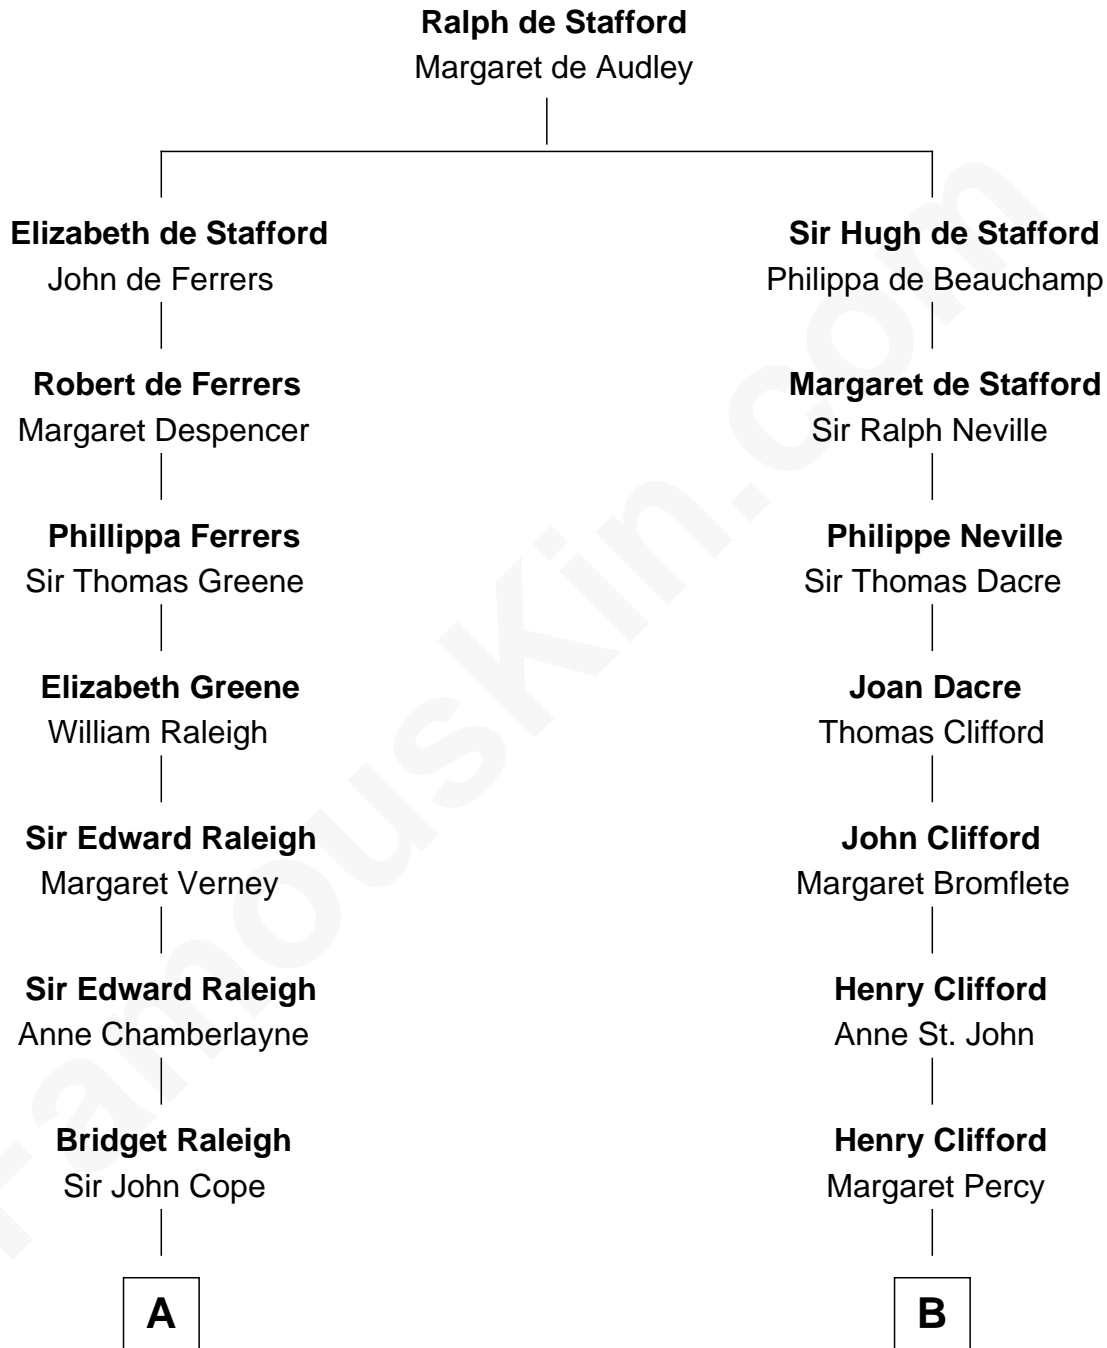

FamousKin.com Relationship Chart of

Jonathan Swift

Author of Gulliver's Travels

11th cousin 10 times removed of

Hugh Grant

Movie Actor

C

—
Cyril Randolph

Frances Selina Hervey

—
Felton George Randolph

Emily Margaret Nepean

—
Margaret Isobel Randolph

John Cassilis MacLean

—
Fynvola Susan MacLean

James Murray Grant

—
Hugh Grant