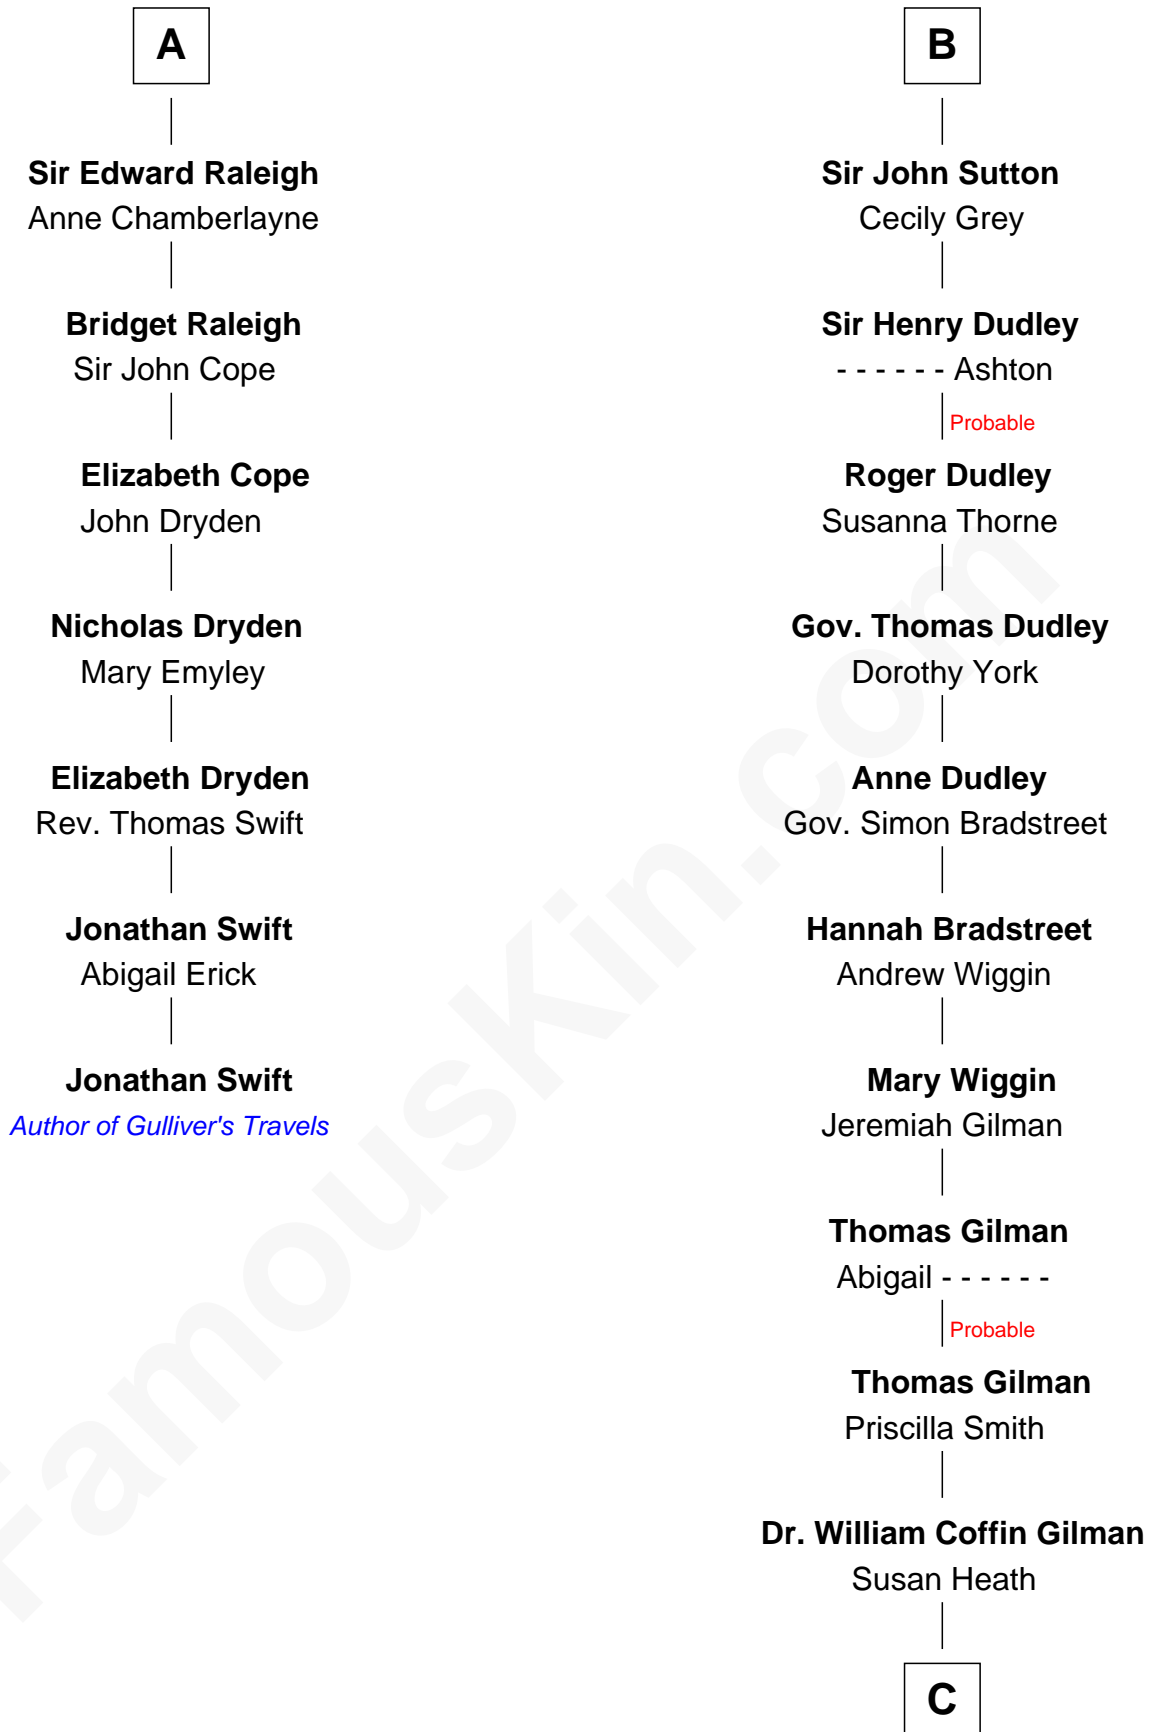

FamousKin.com Relationship Chart of

Jonathan Swift

Author of Gulliver's Travels

13th cousin 8 times removed of

George Hamilton

TV and Movie Actor

C

William C. Gilman

Mary Ann Stevens

George C. Gilman

Elizabeth Melissa Lane

Lillian C. Gilman

Harry Fuller Hamilton

George William Hamilton

Anne Lucille Stevens

George Hamilton